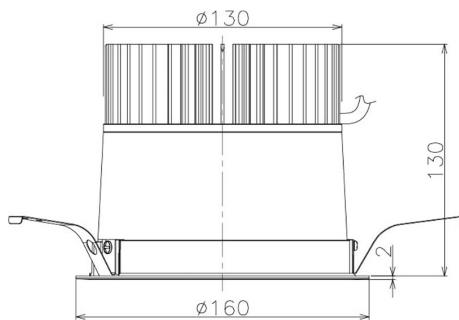

Item no. DD098-3040DB9027

Series Name: Φ 150 Spark

Dark Mirror Reflector

Installation	Recessed mount
Type	
Fixture wattage	30.3W
Beam angle	58 deg
Color Temp.	2700K
CRI	Ra>90
Luminous	2273 lm
Body	Die-cast aluminum alloy
Body finish	N/A
Trim finish	Black
Reflector finish	Dark Mirror
IP Rate	IP20
Light source	COB module
Input Voltage	AC220~240V
Dimming Type	Non-Dimmable
Certificate	CE, CCC
Cut Hole	150mm

Height (Weight)	
65.3W	152 (1.5kg)
48.5W	152 (1.5kg)
44.3W	132 (1.3kg)
33.8W	132 (1.3kg)
30.3W	132 (1.3kg)
23.0W	102 (1.0kg)