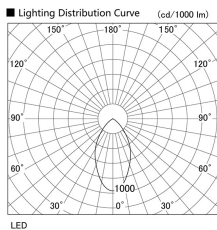

Item no. DD098-3040DB9027

Series Name: Φ 150 Spark

Dark Mirror Reflector

Installation	Recessed mount
Type	
Fixture wattage	30.3W
Beam angle	58 deg
Color Temp.	2700K
CRI	Ra>90
Luminous	2273 lm
Body	Die-cast aluminum alloy
Body finish	N/A
Trim finish	Black
Reflector finish	Dark Mirror
IP Rate	IP20
Light source	COB module
Input Voltage	AC220~240V
Dimming Type	Non-Dimmable
Certificate	CE, CCC
Cut Hole	150mm

Height (Weight)	
65.3W	152 (1.5kg)
48.5W	152 (1.5kg)
44.3W	132 (1.3kg)
33.8W	132 (1.3kg)
30.3W	132 (1.3kg)
23.0W	102 (1.0kg)