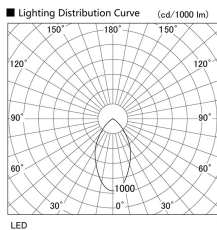

Item no. DD098-3040DB9027

Series Name: Φ 150 Spark

Dark Mirror Reflector

Installation	Recessed mount
Type	Φ 150 Spark
Fixture wattage	30.3W
Beam angle	58 deg
Color Temp.	2700K
CRI	Ra>90
Luminous	2273 lm
Body	Die-cast aluminum alloy
Body finish	N/A
Trim finish	Black
Reflector finish	Dark Mirror
IP Rate	IP20
Light source	COB module
Input Voltage	AC220~240V
Dimming Type	Non-Dimmable
Certificate	CE, CCC
Cut Hole	150mm

Height (Weight)	
65.3W	152 (1.5kg)
48.5W	152 (1.5kg)
44.3W	132 (1.3kg)
33.8W	132 (1.3kg)
30.3W	132 (1.3kg)
23.0W	102 (1.0kg)