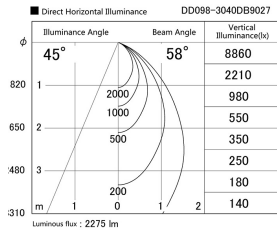

Item no. DD098-3040DB9027

Series Name: Φ 150 Spark

Dark Mirror Reflector

Installation	Recessed mount
Type	Φ 150 Spark
Fixture wattage	30.3W
Beam angle	58 deg
Color Temp.	2700K
CRI	Ra>90
Luminous	2273 lm
Body	Die-cast aluminum alloy
Body finish	N/A
Trim finish	Black
Reflector finish	Dark Mirror
IP Rate	IP20
Light source	COB module
Input Voltage	AC220~240V
Dimming Type	Non-Dimmable
Certificate	CE, CCC
Cut Hole	150mm

Height (Weight)	
65.3W	152 (1.5kg)
48.5W	152 (1.5kg)
44.3W	132 (1.3kg)
33.8W	132 (1.3kg)
30.3W	132 (1.3kg)
23.0W	102 (1.0kg)