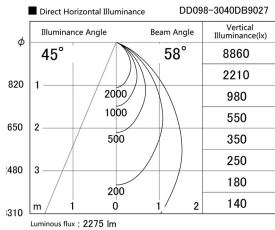

Item no. DD098-3040DB9027

Series Name: Φ 150 Spark

Dark Mirror Reflector

Installation	Recessed mount
Type	
Fixture wattage	30.3W
Beam angle	58 deg
Color Temp.	2700K
CRI	Ra>90
Luminous	2273 lm
Body	Die-cast aluminum alloy
Body finish	N/A
Trim finish	Black
Reflector finish	Dark Mirror
IP Rate	IP20
Light source	COB module
Input Voltage	AC220~240V
Dimming Type	Non-Dimmable
Certificate	CE, CCC
Cut Hole	150mm

Height (Weight)	
65.3W	152 (1.5kg)
48.5W	152 (1.5kg)
44.3W	132 (1.3kg)
33.8W	132 (1.3kg)
30.3W	132 (1.3kg)
23.0W	102 (1.0kg)