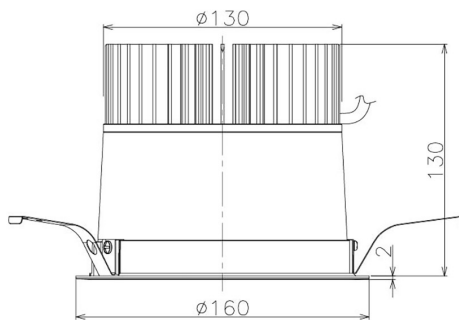

Item no. DD098-3040DB9027

Series Name: Φ 150 Spark

Dark Mirror Reflector

Installation	Recessed mount
Type	Φ 150 Spark
Fixture wattage	30.3W
Beam angle	58 deg
Color Temp.	2700K
CRI	Ra>90
Luminous	2273 lm
Body	Die-cast aluminum alloy
Body finish	N/A
Trim finish	Black
Reflector finish	Dark Mirror
IP Rate	IP20
Light source	COB module
Input Voltage	AC220~240V
Dimming Type	Non-Dimmable
Certificate	CE, CCC
Cut Hole	150mm

Height (Weight)	
65.3W	152 (1.5kg)
48.5W	152 (1.5kg)
44.3W	132 (1.3kg)
33.8W	132 (1.3kg)
30.3W	132 (1.3kg)
23.0W	102 (1.0kg)