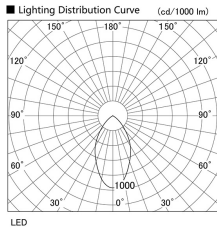

Item no. DD098-3040DB9030

Series Name:  $\Phi$ 150 Spark

Dark Mirror Reflector

Installation	Recessed mount
Type	
Fixture wattage	30.3W
Beam angle	58 deg
Color Temp.	3000K
CRI	Ra>90
Luminous	2368 lm
Body	Die-cast aluminum alloy
Body finish	N/A
Trim finish	Black
Reflector finish	Dark Mirror
IP Rate	IP20
Light source	COB module
Input Voltage	AC220~240V
Dimming Type	Non-Dimmable
Certificate	CE, CCC
Cut Hole	150mm

Height (Weight)	
65.3W	152 (1.5kg)
48.5W	152 (1.5kg)
44.3W	132 (1.3kg)
33.8W	132 (1.3kg)
30.3W	132 (1.3kg)
23.0W	102 (1.0kg)