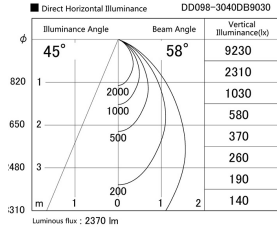

Item no. DD098-3040DB9030

Series Name:  $\Phi$ 150 Spark

Dark Mirror Reflector

Installation	Recessed mount
Type	
Fixture wattage	30.3W
Beam angle	58 deg
Color Temp.	3000K
CRI	Ra>90
Luminous	2368 lm
Body	Die-cast aluminum alloy
Body finish	N/A
Trim finish	Black
Reflector finish	Dark Mirror
IP Rate	IP20
Light source	COB module
Input Voltage	AC220~240V
Dimming Type	Non-Dimmable
Certificate	CE, CCC
Cut Hole	150mm

Height (Weight)	
65.3W	152 (1.5kg)
48.5W	152 (1.5kg)
44.3W	132 (1.3kg)
33.8W	132 (1.3kg)
30.3W	132 (1.3kg)
23.0W	102 (1.0kg)