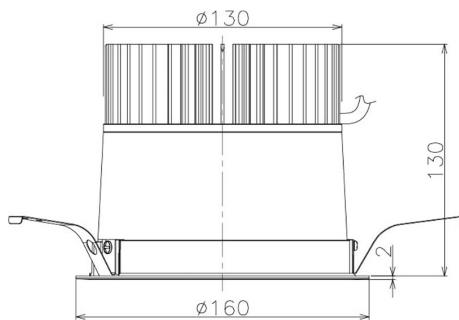

Item no. DD098-3040DB9030

Series Name:  $\Phi$ 150 Spark

Dark Mirror Reflector

Installation	Recessed mount
Type	
Fixture wattage	30.3W
Beam angle	58 deg
Color Temp.	3000K
CRI	Ra>90
Luminous	2368 lm
Body	Die-cast aluminum alloy
Body finish	N/A
Trim finish	Black
Reflector finish	Dark Mirror
IP Rate	IP20
Light source	COB module
Input Voltage	AC220~240V
Dimming Type	Non-Dimmable
Certificate	CE, CCC
Cut Hole	150mm

Height (Weight)	
65.3W	152 (1.5kg)
48.5W	152 (1.5kg)
44.3W	132 (1.3kg)
33.8W	132 (1.3kg)
30.3W	132 (1.3kg)
23.0W	102 (1.0kg)