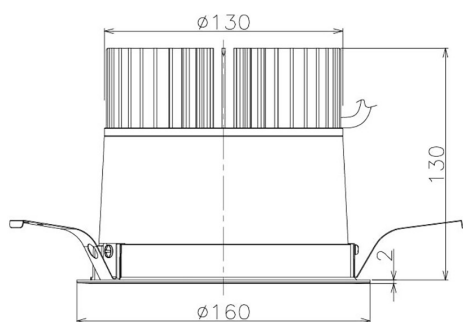

Item no. DD098-3040DB9035

Series Name:  $\Phi$ 150 Spark

Dark Mirror Reflector

Installation	Recessed mount
Type	$\Phi$ 150 Spark
Fixture wattage	30.3W
Beam angle	58 deg
Color Temp.	3500K
CRI	Ra>90
Luminous	2415 lm
Body	Die-cast aluminum alloy
Body finish	N/A
Trim finish	Black
Reflector finish	Dark Mirror
IP Rate	IP20
Light source	COB module
Input Voltage	AC220~240V
Dimming Type	Non-Dimmable
Certificate	CE, CCC
Cut Hole	150mm

Height (Weight)	
65.3W	152 (1.5kg)
48.5W	152 (1.5kg)
44.3W	132 (1.3kg)
33.8W	132 (1.3kg)
30.3W	132 (1.3kg)
23.0W	102 (1.0kg)