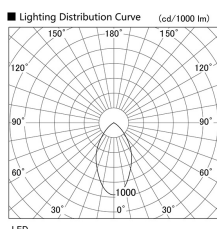

Item no. DD098-3040DB9035

Series Name:  $\Phi$ 150 Spark

Dark Mirror Reflector

Installation	Recessed mount
Type	$\Phi$ 150 Spark
Fixture wattage	30.3W
Beam angle	58 deg
Color Temp.	3500K
CRI	Ra>90
Luminous	2415 lm
Body	Die-cast aluminum alloy
Body finish	N/A
Trim finish	Black
Reflector finish	Dark Mirror
IP Rate	IP20
Light source	COB module
Input Voltage	AC220~240V
Dimming Type	Non-Dimmable
Certificate	CE, CCC
Cut Hole	150mm

Height (Weight)	
65.3W	152 (1.5kg)
48.5W	152 (1.5kg)
44.3W	132 (1.3kg)
33.8W	132 (1.3kg)
30.3W	132 (1.3kg)
23.0W	102 (1.0kg)