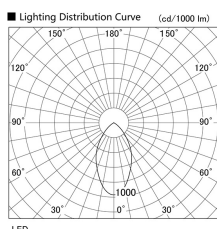

Item no. DD098-3040DB9035

Series Name:  $\Phi$ 150 Spark

Dark Mirror Reflector

Installation	Recessed mount
Type	
Fixture wattage	30.3W
Beam angle	58 deg
Color Temp.	3500K
CRI	Ra>90
Luminous	2415 lm
Body	Die-cast aluminum alloy
Body finish	N/A
Trim finish	Black
Reflector finish	Dark Mirror
IP Rate	IP20
Light source	COB module
Input Voltage	AC220~240V
Dimming Type	Non-Dimmable
Certificate	CE, CCC
Cut Hole	150mm

Height (Weight)	
65.3W	152 (1.5kg)
48.5W	152 (1.5kg)
44.3W	132 (1.3kg)
33.8W	132 (1.3kg)
30.3W	132 (1.3kg)
23.0W	102 (1.0kg)