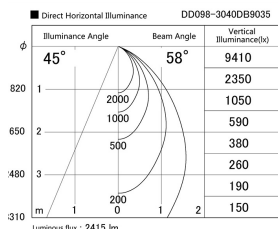

Item no. DD098-3040DB9035

Series Name:  $\Phi$ 150 Spark

Dark Mirror Reflector

Installation	Recessed mount
Type	
Fixture wattage	30.3W
Beam angle	58 deg
Color Temp.	3500K
CRI	Ra>90
Luminous	2415 lm
Body	Die-cast aluminum alloy
Body finish	N/A
Trim finish	Black
Reflector finish	Dark Mirror
IP Rate	IP20
Light source	COB module
Input Voltage	AC220~240V
Dimming Type	Non-Dimmable
Certificate	CE, CCC
Cut Hole	150mm

Height (Weight)	
65.3W	152 (1.5kg)
48.5W	152 (1.5kg)
44.3W	132 (1.3kg)
33.8W	132 (1.3kg)
30.3W	132 (1.3kg)
23.0W	102 (1.0kg)