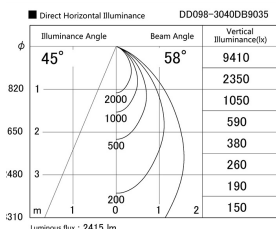

Item no. DD098-3040DB9035

Series Name:  $\Phi$ 150 Spark

Dark Mirror Reflector

Installation	Recessed mount
Type	$\Phi$ 150 Spark
Fixture wattage	30.3W
Beam angle	58 deg
Color Temp.	3500K
CRI	Ra>90
Luminous	2415 lm
Body	Die-cast aluminum alloy
Body finish	N/A
Trim finish	Black
Reflector finish	Dark Mirror
IP Rate	IP20
Light source	COB module
Input Voltage	AC220~240V
Dimming Type	Non-Dimmable
Certificate	CE, CCC
Cut Hole	150mm

Height (Weight)	
65.3W	152 (1.5kg)
48.5W	152 (1.5kg)
44.3W	132 (1.3kg)
33.8W	132 (1.3kg)
30.3W	132 (1.3kg)
23.0W	102 (1.0kg)