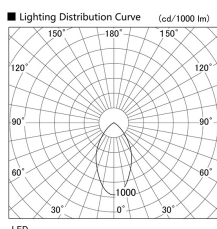

Item no. DD098-3040DB9040

Series Name: Φ 150 Spark

Dark Mirror Reflector

Installation	Recessed mount
Type	
Fixture wattage	30.3W
Beam angle	58 deg
Color Temp.	4000K
CRI	Ra>90
Luminous	2439 lm
Body	Die-cast aluminum alloy
Body finish	N/A
Trim finish	Black
Reflector finish	Dark Mirror
IP Rate	IP20
Light source	COB module
Input Voltage	AC220~240V
Dimming Type	Non-Dimmable
Certificate	CE, CCC
Cut Hole	150mm

Height (Weight)	
65.3W	152 (1.5kg)
48.5W	152 (1.5kg)
44.3W	132 (1.3kg)
33.8W	132 (1.3kg)
30.3W	132 (1.3kg)
23.0W	102 (1.0kg)