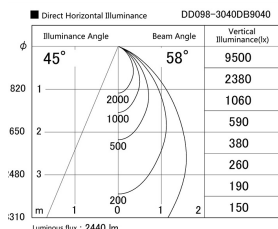

Item no. DD098-3040DB9040

Series Name: Φ 150 Spark

Dark Mirror Reflector

Installation	Recessed mount
Type	
Fixture wattage	30.3W
Beam angle	58 deg
Color Temp.	4000K
CRI	Ra>90
Luminous	2439 lm
Body	Die-cast aluminum alloy
Body finish	N/A
Trim finish	Black
Reflector finish	Dark Mirror
IP Rate	IP20
Light source	COB module
Input Voltage	AC220~240V
Dimming Type	Non-Dimmable
Certificate	CE, CCC
Cut Hole	150mm

Height (Weight)	
65.3W	152 (1.5kg)
48.5W	152 (1.5kg)
44.3W	132 (1.3kg)
33.8W	132 (1.3kg)
30.3W	132 (1.3kg)
23.0W	102 (1.0kg)