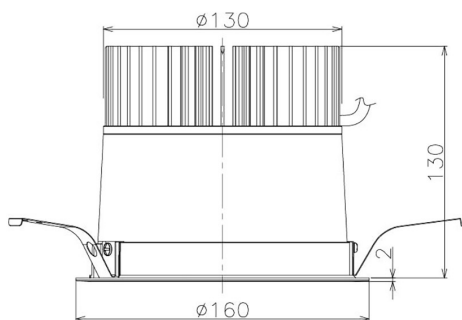

Item no. DD098-3060DB9027

Series Name: Φ 150 Spark

Dark Mirror Reflector

Installation	Recessed mount
Type	Φ 150 Spark
Fixture wattage	30.3W
Beam angle	61 deg
Color Temp.	2700K
CRI	Ra>90
Luminous	2396 lm
Body	Die-cast aluminum alloy
Body finish	N/A
Trim finish	Black
Reflector finish	Dark Mirror
IP Rate	IP20
Light source	COB module
Input Voltage	AC220~240V
Dimming Type	Non-Dimmable
Certificate	CE, CCC
Cut Hole	150mm

Height (Weight)	
65.3W	152 (1.5kg)
48.5W	152 (1.5kg)
44.3W	132 (1.3kg)
33.8W	132 (1.3kg)
30.3W	132 (1.3kg)
23.0W	102 (1.0kg)