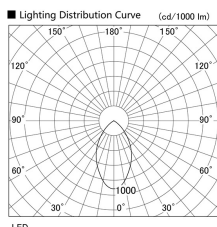

Item no. DD098-3060DB9027

Series Name: Φ 150 Spark

Dark Mirror Reflector

Installation	Recessed mount
Type	Φ 150 Spark
Fixture wattage	30.3W
Beam angle	61 deg
Color Temp.	2700K
CRI	Ra>90
Luminous	2396 lm
Body	Die-cast aluminum alloy
Body finish	N/A
Trim finish	Black
Reflector finish	Dark Mirror
IP Rate	IP20
Light source	COB module
Input Voltage	AC220~240V
Dimming Type	Non-Dimmable
Certificate	CE, CCC
Cut Hole	150mm

Height (Weight)	
65.3W	152 (1.5kg)
48.5W	152 (1.5kg)
44.3W	132 (1.3kg)
33.8W	132 (1.3kg)
30.3W	132 (1.3kg)
23.0W	102 (1.0kg)