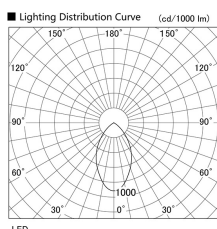

Item no. DD098-3060DB9027

Series Name: Φ 150 Spark

Dark Mirror Reflector

Installation	Recessed mount
Type	
Fixture wattage	30.3W
Beam angle	61 deg
Color Temp.	2700K
CRI	Ra>90
Luminous	2396 lm
Body	Die-cast aluminum alloy
Body finish	N/A
Trim finish	Black
Reflector finish	Dark Mirror
IP Rate	IP20
Light source	COB module
Input Voltage	AC220~240V
Dimming Type	Non-Dimmable
Certificate	CE, CCC
Cut Hole	150mm

Height (Weight)	
65.3W	152 (1.5kg)
48.5W	152 (1.5kg)
44.3W	132 (1.3kg)
33.8W	132 (1.3kg)
30.3W	132 (1.3kg)
23.0W	102 (1.0kg)