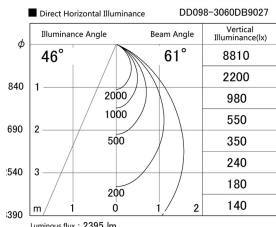

Item no. DD098-3060DB9027

Series Name: Φ 150 Spark

Dark Mirror Reflector

Installation	Recessed mount
Type	Φ 150 Spark
Fixture wattage	30.3W
Beam angle	61 deg
Color Temp.	2700K
CRI	Ra>90
Luminous	2396 lm
Body	Die-cast aluminum alloy
Body finish	N/A
Trim finish	Black
Reflector finish	Dark Mirror
IP Rate	IP20
Light source	COB module
Input Voltage	AC220~240V
Dimming Type	Non-Dimmable
Certificate	CE, CCC
Cut Hole	150mm

Height (Weight)	
65.3W	152 (1.5kg)
48.5W	152 (1.5kg)
44.3W	132 (1.3kg)
33.8W	132 (1.3kg)
30.3W	132 (1.3kg)
23.0W	102 (1.0kg)