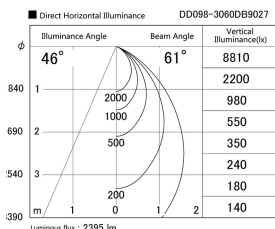

Item no. DD098-3060DB9027

Series Name: Φ 150 Spark

Dark Mirror Reflector

Installation	Recessed mount
Type	
Fixture wattage	30.3W
Beam angle	61 deg
Color Temp.	2700K
CRI	Ra>90
Luminous	2396 lm
Body	Die-cast aluminum alloy
Body finish	N/A
Trim finish	Black
Reflector finish	Dark Mirror
IP Rate	IP20
Light source	COB module
Input Voltage	AC220~240V
Dimming Type	Non-Dimmable
Certificate	CE, CCC
Cut Hole	150mm

Height (Weight)	
65.3W	152 (1.5kg)
48.5W	152 (1.5kg)
44.3W	132 (1.3kg)
33.8W	132 (1.3kg)
30.3W	132 (1.3kg)
23.0W	102 (1.0kg)