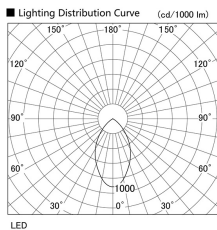

Item no. DD098-3060DB9035

Series Name: Φ 150 Spark

Dark Mirror Reflector

Installation	Recessed mount
Type	Φ 150 Spark
Fixture wattage	30.3W
Beam angle	61 deg
Color Temp.	3500K
CRI	Ra>90
Luminous	2546 lm
Body	Die-cast aluminum alloy
Body finish	N/A
Trim finish	Black
Reflector finish	Dark Mirror
IP Rate	IP20
Light source	COB module
Input Voltage	AC220~240V
Dimming Type	Non-Dimmable
Certificate	CE, CCC
Cut Hole	150mm

Height (Weight)	
65.3W	152 (1.5kg)
48.5W	152 (1.5kg)
44.3W	132 (1.3kg)
33.8W	132 (1.3kg)
30.3W	132 (1.3kg)
23.0W	102 (1.0kg)