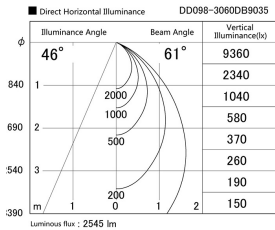

Item no. DD098-3060DB9035

Series Name: Φ 150 Spark

Dark Mirror Reflector

Installation	Recessed mount
Type	Φ 150 Spark
Fixture wattage	30.3W
Beam angle	61 deg
Color Temp.	3500K
CRI	Ra>90
Luminous	2546 lm
Body	Die-cast aluminum alloy
Body finish	N/A
Trim finish	Black
Reflector finish	Dark Mirror
IP Rate	IP20
Light source	COB module
Input Voltage	AC220~240V
Dimming Type	Non-Dimmable
Certificate	CE, CCC
Cut Hole	150mm

Height (Weight)	
65.3W	152 (1.5kg)
48.5W	152 (1.5kg)
44.3W	132 (1.3kg)
33.8W	132 (1.3kg)
30.3W	132 (1.3kg)
23.0W	102 (1.0kg)