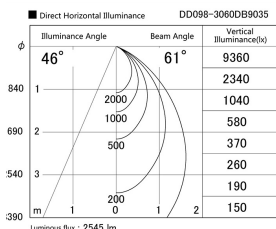

Item no. DD098-3060DB9035

Series Name: Φ 150 Spark

Dark Mirror Reflector

Installation	Recessed mount
Type	
Fixture wattage	30.3W
Beam angle	61 deg
Color Temp.	3500K
CRI	Ra>90
Luminous	2546 lm
Body	Die-cast aluminum alloy
Body finish	N/A
Trim finish	Black
Reflector finish	Dark Mirror
IP Rate	IP20
Light source	COB module
Input Voltage	AC220~240V
Dimming Type	Non-Dimmable
Certificate	CE, CCC
Cut Hole	150mm

Height (Weight)	
65.3W	152 (1.5kg)
48.5W	152 (1.5kg)
44.3W	132 (1.3kg)
33.8W	132 (1.3kg)
30.3W	132 (1.3kg)
23.0W	102 (1.0kg)