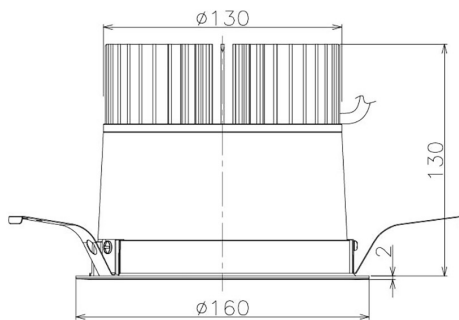

Item no. DD098-3060DB9035

Series Name: Φ 150 Spark

Dark Mirror Reflector

Installation	Recessed mount
Type	Φ 150 Spark
Fixture wattage	30.3W
Beam angle	61 deg
Color Temp.	3500K
CRI	Ra>90
Luminous	2546 lm
Body	Die-cast aluminum alloy
Body finish	N/A
Trim finish	Black
Reflector finish	Dark Mirror
IP Rate	IP20
Light source	COB module
Input Voltage	AC220~240V
Dimming Type	Non-Dimmable
Certificate	CE, CCC
Cut Hole	150mm

Height (Weight)	
65.3W	152 (1.5kg)
48.5W	152 (1.5kg)
44.3W	132 (1.3kg)
33.8W	132 (1.3kg)
30.3W	132 (1.3kg)
23.0W	102 (1.0kg)