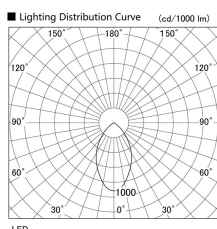

Item no. DD098-3060DB9035

Series Name: Φ 150 Spark

Dark Mirror Reflector

Installation	Recessed mount
Type	
Fixture wattage	30.3W
Beam angle	61 deg
Color Temp.	3500K
CRI	Ra>90
Luminous	2546 lm
Body	Die-cast aluminum alloy
Body finish	N/A
Trim finish	Black
Reflector finish	Dark Mirror
IP Rate	IP20
Light source	COB module
Input Voltage	AC220~240V
Dimming Type	Non-Dimmable
Certificate	CE, CCC
Cut Hole	150mm

Height (Weight)	
65.3W	152 (1.5kg)
48.5W	152 (1.5kg)
44.3W	132 (1.3kg)
33.8W	132 (1.3kg)
30.3W	132 (1.3kg)
23.0W	102 (1.0kg)