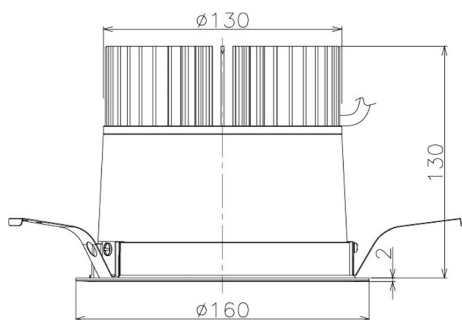

Item no. DD098-3060DB9040

Series Name:  $\Phi$ 150 Spark

Dark Mirror Reflector

Installation	Recessed mount
Type	
Fixture wattage	30.3W
Beam angle	61 deg
Color Temp.	4000K
CRI	Ra>90
Luminous	2571 lm
Body	Die-cast aluminum alloy
Body finish	N/A
Trim finish	Black
Reflector finish	Dark Mirror
IP Rate	IP20
Light source	COB module
Input Voltage	AC220~240V
Dimming Type	Non-Dimmable
Certificate	CE, CCC
Cut Hole	150mm

Height (Weight)	
65.3W	152 (1.5kg)
48.5W	152 (1.5kg)
44.3W	132 (1.3kg)
33.8W	132 (1.3kg)
30.3W	132 (1.3kg)
23.0W	102 (1.0kg)