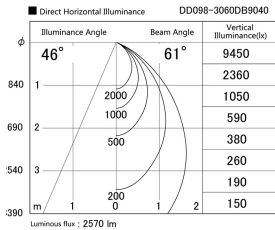

Item no. DD098-3060DB9040

Series Name: Φ 150 Spark

Dark Mirror Reflector

Installation	Recessed mount
Type	Φ 150 Spark
Fixture wattage	30.3W
Beam angle	61 deg
Color Temp.	4000K
CRI	Ra>90
Luminous	2571 lm
Body	Die-cast aluminum alloy
Body finish	N/A
Trim finish	Black
Reflector finish	Dark Mirror
IP Rate	IP20
Light source	COB module
Input Voltage	AC220~240V
Dimming Type	Non-Dimmable
Certificate	CE, CCC
Cut Hole	150mm

Height (Weight)	
65.3W	152 (1.5kg)
48.5W	152 (1.5kg)
44.3W	132 (1.3kg)
33.8W	132 (1.3kg)
30.3W	132 (1.3kg)
23.0W	102 (1.0kg)