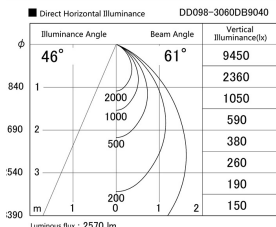

Item no. DD098-3060DB9040

Series Name:  $\Phi$ 150 Spark

Dark Mirror Reflector

Installation	Recessed mount
Type	
Fixture wattage	30.3W
Beam angle	61 deg
Color Temp.	4000K
CRI	Ra>90
Luminous	2571 lm
Body	Die-cast aluminum alloy
Body finish	N/A
Trim finish	Black
Reflector finish	Dark Mirror
IP Rate	IP20
Light source	COB module
Input Voltage	AC220~240V
Dimming Type	Non-Dimmable
Certificate	CE, CCC
Cut Hole	150mm

Height (Weight)	
65.3W	152 (1.5kg)
48.5W	152 (1.5kg)
44.3W	132 (1.3kg)
33.8W	132 (1.3kg)
30.3W	132 (1.3kg)
23.0W	102 (1.0kg)