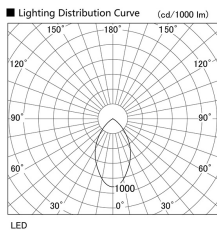

Item no. DD098-3060DB9040

Series Name: Φ 150 Spark

Dark Mirror Reflector

Installation	Recessed mount
Type	Φ 150 Spark
Fixture wattage	30.3W
Beam angle	61 deg
Color Temp.	4000K
CRI	Ra>90
Luminous	2571 lm
Body	Die-cast aluminum alloy
Body finish	N/A
Trim finish	Black
Reflector finish	Dark Mirror
IP Rate	IP20
Light source	COB module
Input Voltage	AC220~240V
Dimming Type	Non-Dimmable
Certificate	CE, CCC
Cut Hole	150mm

Height (Weight)	
65.3W	152 (1.5kg)
48.5W	152 (1.5kg)
44.3W	132 (1.3kg)
33.8W	132 (1.3kg)
30.3W	132 (1.3kg)
23.0W	102 (1.0kg)