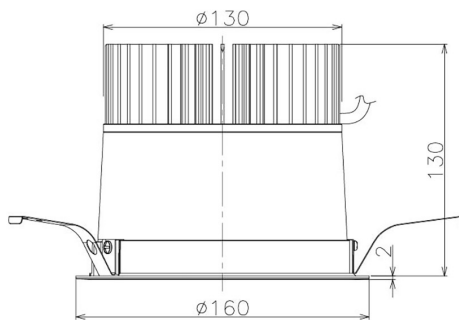

Item no. DD098-3060DB9040

Series Name: Φ 150 Spark

Dark Mirror Reflector

Installation	Recessed mount
Type	Φ 150 Spark
Fixture wattage	30.3W
Beam angle	61 deg
Color Temp.	4000K
CRI	Ra>90
Luminous	2571 lm
Body	Die-cast aluminum alloy
Body finish	N/A
Trim finish	Black
Reflector finish	Dark Mirror
IP Rate	IP20
Light source	COB module
Input Voltage	AC220~240V
Dimming Type	Non-Dimmable
Certificate	CE, CCC
Cut Hole	150mm

Height (Weight)	
65.3W	152 (1.5kg)
48.5W	152 (1.5kg)
44.3W	132 (1.3kg)
33.8W	132 (1.3kg)
30.3W	132 (1.3kg)
23.0W	102 (1.0kg)