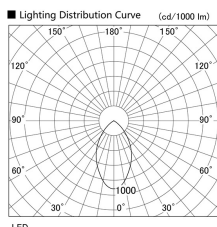

Item no. DD098-3060DB9040

Series Name:  $\Phi$ 150 Spark

Dark Mirror Reflector

Installation	Recessed mount
Type	
Fixture wattage	30.3W
Beam angle	61 deg
Color Temp.	4000K
CRI	Ra>90
Luminous	2571 lm
Body	Die-cast aluminum alloy
Body finish	N/A
Trim finish	Black
Reflector finish	Dark Mirror
IP Rate	IP20
Light source	COB module
Input Voltage	AC220~240V
Dimming Type	Non-Dimmable
Certificate	CE, CCC
Cut Hole	150mm

Height (Weight)	
65.3W	152 (1.5kg)
48.5W	152 (1.5kg)
44.3W	132 (1.3kg)
33.8W	132 (1.3kg)
30.3W	132 (1.3kg)
23.0W	102 (1.0kg)