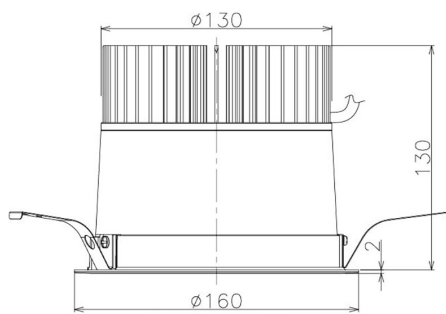

Item no. DD098-3420DB9027

Series Name: Φ 150 Spark

Dark Mirror Reflector

Installation	Recessed mount
Type	
Fixture wattage	33.8W
Beam angle	23 deg
Color Temp.	2700K
CRI	Ra>90
Luminous	2732 lm
Body	Die-cast aluminum alloy
Body finish	N/A
Trim finish	Black
Reflector finish	Dark Mirror
IP Rate	IP20
Light source	COB module
Input Voltage	AC220~240V
Dimming Type	Non-Dimmable
Certificate	CE, CCC
Cut Hole	150mm

Height (Weight)	
65.3W	152 (1.5kg)
48.5W	152 (1.5kg)
44.3W	132 (1.3kg)
33.8W	132 (1.3kg)
30.3W	132 (1.3kg)
23.0W	102 (1.0kg)