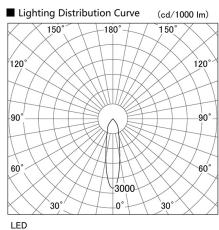

Item no. DD098-3420DB9027

Series Name:  $\Phi$ 150 Spark

Dark Mirror Reflector

Installation	Recessed mount
Type	$\Phi$ 150 Spark
Fixture wattage	33.8W
Beam angle	23 deg
Color Temp.	2700K
CRI	Ra>90
Luminous	2732 lm
Body	Die-cast aluminum alloy
Body finish	N/A
Trim finish	Black
Reflector finish	Dark Mirror
IP Rate	IP20
Light source	COB module
Input Voltage	AC220~240V
Dimming Type	Non-Dimmable
Certificate	CE, CCC
Cut Hole	150mm

Height (Weight)	
65.3W	152 (1.5kg)
48.5W	152 (1.5kg)
44.3W	132 (1.3kg)
33.8W	132 (1.3kg)
30.3W	132 (1.3kg)
23.0W	102 (1.0kg)