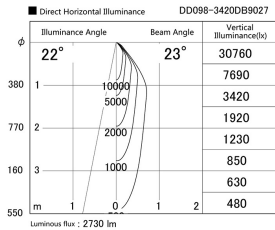

Item no. DD098-3420DB9027

Series Name: Φ 150 Spark

Dark Mirror Reflector

Installation	Recessed mount
Type	
Fixture wattage	33.8W
Beam angle	23 deg
Color Temp.	2700K
CRI	Ra>90
Luminous	2732 lm
Body	Die-cast aluminum alloy
Body finish	N/A
Trim finish	Black
Reflector finish	Dark Mirror
IP Rate	IP20
Light source	COB module
Input Voltage	AC220~240V
Dimming Type	Non-Dimmable
Certificate	CE, CCC
Cut Hole	150mm

Height (Weight)	
65.3W	152 (1.5kg)
48.5W	152 (1.5kg)
44.3W	132 (1.3kg)
33.8W	132 (1.3kg)
30.3W	132 (1.3kg)
23.0W	102 (1.0kg)