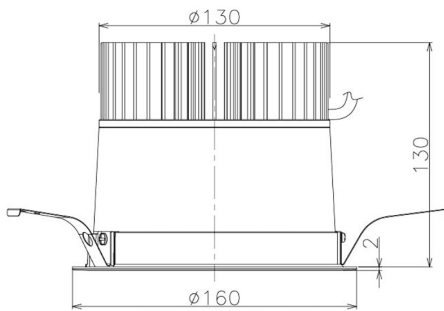

Item no. DD098-3420DB9027

Series Name:  $\Phi$ 150 Spark

Dark Mirror Reflector

Installation	Recessed mount
Type	$\Phi$ 150 Spark
Fixture wattage	33.8W
Beam angle	23 deg
Color Temp.	2700K
CRI	Ra>90
Luminous	2732 lm
Body	Die-cast aluminum alloy
Body finish	N/A
Trim finish	Black
Reflector finish	Dark Mirror
IP Rate	IP20
Light source	COB module
Input Voltage	AC220~240V
Dimming Type	Non-Dimmable
Certificate	CE, CCC
Cut Hole	150mm

Height (Weight)	
65.3W	152 (1.5kg)
48.5W	152 (1.5kg)
44.3W	132 (1.3kg)
33.8W	132 (1.3kg)
30.3W	132 (1.3kg)
23.0W	102 (1.0kg)