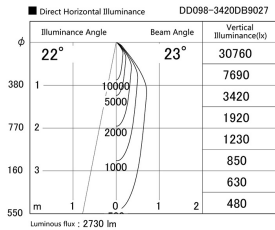

Item no. DD098-3420DB9027

Series Name:  $\Phi$ 150 Spark

Dark Mirror Reflector

Installation	Recessed mount
Type	$\Phi$ 150 Spark
Fixture wattage	33.8W
Beam angle	23 deg
Color Temp.	2700K
CRI	Ra>90
Luminous	2732 lm
Body	Die-cast aluminum alloy
Body finish	N/A
Trim finish	Black
Reflector finish	Dark Mirror
IP Rate	IP20
Light source	COB module
Input Voltage	AC220~240V
Dimming Type	Non-Dimmable
Certificate	CE, CCC
Cut Hole	150mm

Height (Weight)	
65.3W	152 (1.5kg)
48.5W	152 (1.5kg)
44.3W	132 (1.3kg)
33.8W	132 (1.3kg)
30.3W	132 (1.3kg)
23.0W	102 (1.0kg)