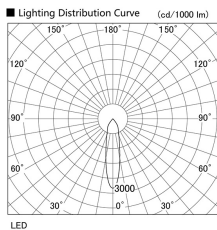

Item no. DD098-3420DB9027

Series Name: Φ 150 Spark

Dark Mirror Reflector

Installation	Recessed mount
Type	
Fixture wattage	33.8W
Beam angle	23 deg
Color Temp.	2700K
CRI	Ra>90
Luminous	2732 lm
Body	Die-cast aluminum alloy
Body finish	N/A
Trim finish	Black
Reflector finish	Dark Mirror
IP Rate	IP20
Light source	COB module
Input Voltage	AC220~240V
Dimming Type	Non-Dimmable
Certificate	CE, CCC
Cut Hole	150mm

Height (Weight)	
65.3W	152 (1.5kg)
48.5W	152 (1.5kg)
44.3W	132 (1.3kg)
33.8W	132 (1.3kg)
30.3W	132 (1.3kg)
23.0W	102 (1.0kg)