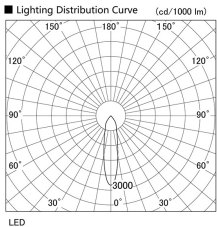

Item no. DD098-3420DB9030

Series Name: Φ 150 Spark

Dark Mirror Reflector

Installation	Recessed mount
Type	Φ 150 Spark
Fixture wattage	33.8W
Beam angle	23 deg
Color Temp.	3000K
CRI	Ra>90
Luminous	2846 lm
Body	Die-cast aluminum alloy
Body finish	N/A
Trim finish	Black
Reflector finish	Dark Mirror
IP Rate	IP20
Light source	COB module
Input Voltage	AC220~240V
Dimming Type	Non-Dimmable
Certificate	CE, CCC
Cut Hole	150mm

Height (Weight)	
65.3W	152 (1.5kg)
48.5W	152 (1.5kg)
44.3W	132 (1.3kg)
33.8W	132 (1.3kg)
30.3W	132 (1.3kg)
23.0W	102 (1.0kg)