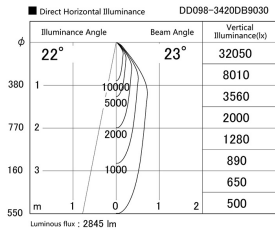

Item no. DD098-3420DB9030

Series Name: Φ 150 Spark

Dark Mirror Reflector

Installation	Recessed mount
Type	
Fixture wattage	33.8W
Beam angle	23 deg
Color Temp.	3000K
CRI	Ra>90
Luminous	2846 lm
Body	Die-cast aluminum alloy
Body finish	N/A
Trim finish	Black
Reflector finish	Dark Mirror
IP Rate	IP20
Light source	COB module
Input Voltage	AC220~240V
Dimming Type	Non-Dimmable
Certificate	CE, CCC
Cut Hole	150mm

Height (Weight)	
65.3W	152 (1.5kg)
48.5W	152 (1.5kg)
44.3W	132 (1.3kg)
33.8W	132 (1.3kg)
30.3W	132 (1.3kg)
23.0W	102 (1.0kg)