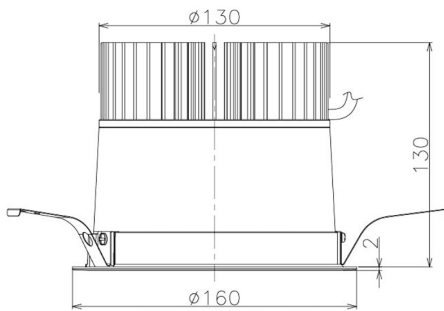

Item no. DD098-3420DB9030

Series Name: Φ 150 Spark

Dark Mirror Reflector

Installation	Recessed mount
Type	Φ 150 Spark
Fixture wattage	33.8W
Beam angle	23 deg
Color Temp.	3000K
CRI	Ra>90
Luminous	2846 lm
Body	Die-cast aluminum alloy
Body finish	N/A
Trim finish	Black
Reflector finish	Dark Mirror
IP Rate	IP20
Light source	COB module
Input Voltage	AC220~240V
Dimming Type	Non-Dimmable
Certificate	CE, CCC
Cut Hole	150mm

Height (Weight)	
65.3W	152 (1.5kg)
48.5W	152 (1.5kg)
44.3W	132 (1.3kg)
33.8W	132 (1.3kg)
30.3W	132 (1.3kg)
23.0W	102 (1.0kg)