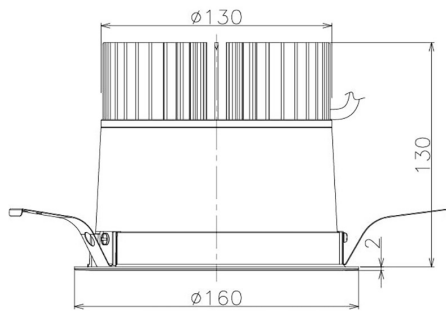

Item no. DD098-3420DB9030

Series Name: Φ 150 Spark

Dark Mirror Reflector

Installation	Recessed mount
Type	
Fixture wattage	33.8W
Beam angle	23 deg
Color Temp.	3000K
CRI	Ra>90
Luminous	2846 lm
Body	Die-cast aluminum alloy
Body finish	N/A
Trim finish	Black
Reflector finish	Dark Mirror
IP Rate	IP20
Light source	COB module
Input Voltage	AC220~240V
Dimming Type	Non-Dimmable
Certificate	CE, CCC
Cut Hole	150mm

Height (Weight)	
65.3W	152 (1.5kg)
48.5W	152 (1.5kg)
44.3W	132 (1.3kg)
33.8W	132 (1.3kg)
30.3W	132 (1.3kg)
23.0W	102 (1.0kg)