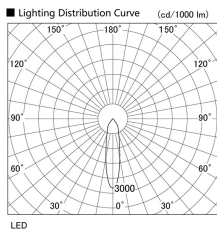

Item no. DD098-3420DB9030

Series Name: Φ 150 Spark

Dark Mirror Reflector

Installation	Recessed mount
Type	
Fixture wattage	33.8W
Beam angle	23 deg
Color Temp.	3000K
CRI	Ra>90
Luminous	2846 lm
Body	Die-cast aluminum alloy
Body finish	N/A
Trim finish	Black
Reflector finish	Dark Mirror
IP Rate	IP20
Light source	COB module
Input Voltage	AC220~240V
Dimming Type	Non-Dimmable
Certificate	CE, CCC
Cut Hole	150mm

Height (Weight)	
65.3W	152 (1.5kg)
48.5W	152 (1.5kg)
44.3W	132 (1.3kg)
33.8W	132 (1.3kg)
30.3W	132 (1.3kg)
23.0W	102 (1.0kg)