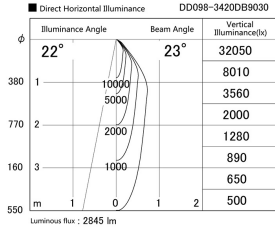

Item no. DD098-3420DB9030

Series Name: Φ 150 Spark

Dark Mirror Reflector

Installation	Recessed mount
Type	Φ 150 Spark
Fixture wattage	33.8W
Beam angle	23 deg
Color Temp.	3000K
CRI	Ra>90
Luminous	2846 lm
Body	Die-cast aluminum alloy
Body finish	N/A
Trim finish	Black
Reflector finish	Dark Mirror
IP Rate	IP20
Light source	COB module
Input Voltage	AC220~240V
Dimming Type	Non-Dimmable
Certificate	CE, CCC
Cut Hole	150mm

Height (Weight)	
65.3W	152 (1.5kg)
48.5W	152 (1.5kg)
44.3W	132 (1.3kg)
33.8W	132 (1.3kg)
30.3W	132 (1.3kg)
23.0W	102 (1.0kg)