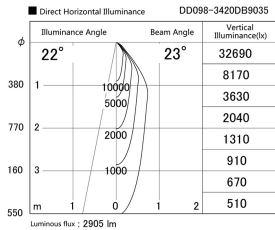

Item no. DD098-3420DB9035

Series Name: Φ 150 Spark

Dark Mirror Reflector

Installation	Recessed mount
Type	
Fixture wattage	33.8W
Beam angle	23 deg
Color Temp.	3500K
CRI	Ra>90
Luminous	2903 lm
Body	Die-cast aluminum alloy
Body finish	N/A
Trim finish	Black
Reflector finish	Dark Mirror
IP Rate	IP20
Light source	COB module
Input Voltage	AC220~240V
Dimming Type	Non-Dimmable
Certificate	CE, CCC
Cut Hole	150mm

Height (Weight)	
65.3W	152 (1.5kg)
48.5W	152 (1.5kg)
44.3W	132 (1.3kg)
33.8W	132 (1.3kg)
30.3W	132 (1.3kg)
23.0W	102 (1.0kg)