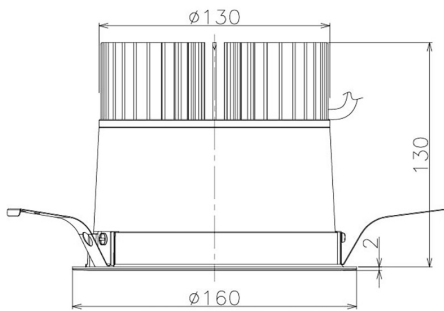

Item no. DD098-3420DB9035

Series Name:  $\Phi$ 150 Spark

Dark Mirror Reflector

Installation	Recessed mount
Type	$\Phi$ 150 Spark
Fixture wattage	33.8W
Beam angle	23 deg
Color Temp.	3500K
CRI	Ra>90
Luminous	2903 lm
Body	Die-cast aluminum alloy
Body finish	N/A
Trim finish	Black
Reflector finish	Dark Mirror
IP Rate	IP20
Light source	COB module
Input Voltage	AC220~240V
Dimming Type	Non-Dimmable
Certificate	CE, CCC
Cut Hole	150mm

Height (Weight)	
65.3W	152 (1.5kg)
48.5W	152 (1.5kg)
44.3W	132 (1.3kg)
33.8W	132 (1.3kg)
30.3W	132 (1.3kg)
23.0W	102 (1.0kg)