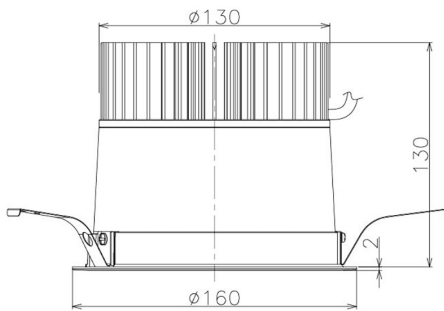

Item no. DD098-3420DB9035

Series Name: Φ 150 Spark

Dark Mirror Reflector

Installation	Recessed mount
Type	
Fixture wattage	33.8W
Beam angle	23 deg
Color Temp.	3500K
CRI	Ra>90
Luminous	2903 lm
Body	Die-cast aluminum alloy
Body finish	N/A
Trim finish	Black
Reflector finish	Dark Mirror
IP Rate	IP20
Light source	COB module
Input Voltage	AC220~240V
Dimming Type	Non-Dimmable
Certificate	CE, CCC
Cut Hole	150mm

Height (Weight)	
65.3W	152 (1.5kg)
48.5W	152 (1.5kg)
44.3W	132 (1.3kg)
33.8W	132 (1.3kg)
30.3W	132 (1.3kg)
23.0W	102 (1.0kg)