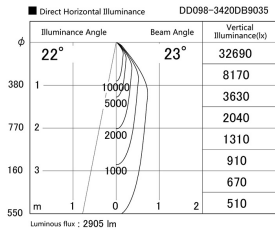

Item no. DD098-3420DB9035

Series Name:  $\Phi$ 150 Spark

Dark Mirror Reflector

Installation	Recessed mount
Type	$\Phi$ 150 Spark
Fixture wattage	33.8W
Beam angle	23 deg
Color Temp.	3500K
CRI	Ra>90
Luminous	2903 lm
Body	Die-cast aluminum alloy
Body finish	N/A
Trim finish	Black
Reflector finish	Dark Mirror
IP Rate	IP20
Light source	COB module
Input Voltage	AC220~240V
Dimming Type	Non-Dimmable
Certificate	CE, CCC
Cut Hole	150mm

Height (Weight)	
65.3W	152 (1.5kg)
48.5W	152 (1.5kg)
44.3W	132 (1.3kg)
33.8W	132 (1.3kg)
30.3W	132 (1.3kg)
23.0W	102 (1.0kg)