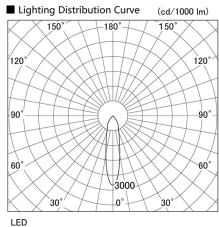

Item no. DD098-3420DB9035

Series Name: Φ 150 Spark

Dark Mirror Reflector

Installation	Recessed mount
Type	
Fixture wattage	33.8W
Beam angle	23 deg
Color Temp.	3500K
CRI	Ra>90
Luminous	2903 lm
Body	Die-cast aluminum alloy
Body finish	N/A
Trim finish	Black
Reflector finish	Dark Mirror
IP Rate	IP20
Light source	COB module
Input Voltage	AC220~240V
Dimming Type	Non-Dimmable
Certificate	CE, CCC
Cut Hole	150mm

Height (Weight)	
65.3W	152 (1.5kg)
48.5W	152 (1.5kg)
44.3W	132 (1.3kg)
33.8W	132 (1.3kg)
30.3W	132 (1.3kg)
23.0W	102 (1.0kg)