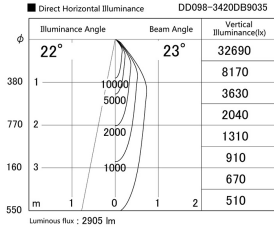

Item no. DD098-3420DB9035

Series Name: Φ 150 Spark

Dark Mirror Reflector

Installation	Recessed mount
Type	
Fixture wattage	33.8W
Beam angle	23 deg
Color Temp.	3500K
CRI	Ra>90
Luminous	2903 lm
Body	Die-cast aluminum alloy
Body finish	N/A
Trim finish	Black
Reflector finish	Dark Mirror
IP Rate	IP20
Light source	COB module
Input Voltage	AC220~240V
Dimming Type	Non-Dimmable
Certificate	CE, CCC
Cut Hole	150mm

Height (Weight)	
65.3W	152 (1.5kg)
48.5W	152 (1.5kg)
44.3W	132 (1.3kg)
33.8W	132 (1.3kg)
30.3W	132 (1.3kg)
23.0W	102 (1.0kg)