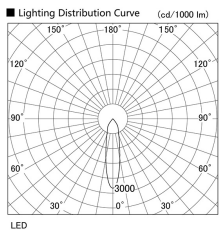

Item no. DD098-3420DB9035

Series Name:  $\Phi$ 150 Spark

Dark Mirror Reflector

Installation	Recessed mount
Type	$\Phi$ 150 Spark
Fixture wattage	33.8W
Beam angle	23 deg
Color Temp.	3500K
CRI	Ra>90
Luminous	2903 lm
Body	Die-cast aluminum alloy
Body finish	N/A
Trim finish	Black
Reflector finish	Dark Mirror
IP Rate	IP20
Light source	COB module
Input Voltage	AC220~240V
Dimming Type	Non-Dimmable
Certificate	CE, CCC
Cut Hole	150mm

Height (Weight)	
65.3W	152 (1.5kg)
48.5W	152 (1.5kg)
44.3W	132 (1.3kg)
33.8W	132 (1.3kg)
30.3W	132 (1.3kg)
23.0W	102 (1.0kg)