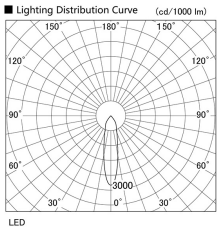

Item no. DD098-3420DB9035

Series Name: Φ 150 Spark

Dark Mirror Reflector

Installation	Recessed mount
Type	
Fixture wattage	33.8W
Beam angle	23 deg
Color Temp.	3500K
CRI	Ra>90
Luminous	2903 lm
Body	Die-cast aluminum alloy
Body finish	N/A
Trim finish	Black
Reflector finish	Dark Mirror
IP Rate	IP20
Light source	COB module
Input Voltage	AC220~240V
Dimming Type	Non-Dimmable
Certificate	CE, CCC
Cut Hole	150mm

Height (Weight)	
65.3W	152 (1.5kg)
48.5W	152 (1.5kg)
44.3W	132 (1.3kg)
33.8W	132 (1.3kg)
30.3W	132 (1.3kg)
23.0W	102 (1.0kg)