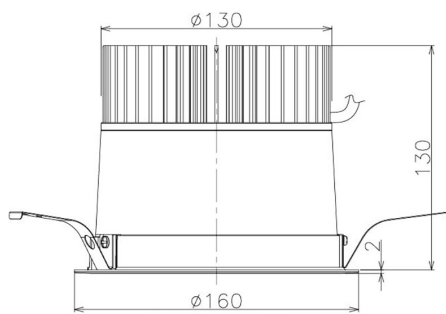

Item no. DD098-3420DB9040

Series Name: Φ 150 Spark

Dark Mirror Reflector

Installation	Recessed mount
Type	
Fixture wattage	33.8W
Beam angle	23 deg
Color Temp.	4000K
CRI	Ra>90
Luminous	2931 lm
Body	Die-cast aluminum alloy
Body finish	N/A
Trim finish	Black
Reflector finish	Dark Mirror
IP Rate	IP20
Light source	COB module
Input Voltage	AC220~240V
Dimming Type	Non-Dimmable
Certificate	CE, CCC
Cut Hole	150mm

Height (Weight)	
65.3W	152 (1.5kg)
48.5W	152 (1.5kg)
44.3W	132 (1.3kg)
33.8W	132 (1.3kg)
30.3W	132 (1.3kg)
23.0W	102 (1.0kg)