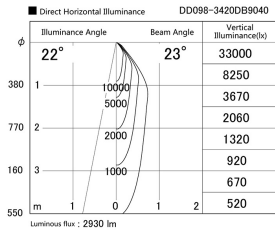

Item no. DD098-3420DB9040

Series Name: Φ 150 Spark

Dark Mirror Reflector

Installation	Recessed mount
Type	
Fixture wattage	33.8W
Beam angle	23 deg
Color Temp.	4000K
CRI	Ra>90
Luminous	2931 lm
Body	Die-cast aluminum alloy
Body finish	N/A
Trim finish	Black
Reflector finish	Dark Mirror
IP Rate	IP20
Light source	COB module
Input Voltage	AC220~240V
Dimming Type	Non-Dimmable
Certificate	CE, CCC
Cut Hole	150mm

Height (Weight)	
65.3W	152 (1.5kg)
48.5W	152 (1.5kg)
44.3W	132 (1.3kg)
33.8W	132 (1.3kg)
30.3W	132 (1.3kg)
23.0W	102 (1.0kg)