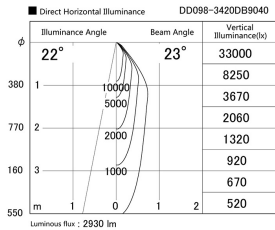

Item no. DD098-3420DB9040

Series Name: Φ 150 Spark

Dark Mirror Reflector

Installation	Recessed mount
Type	Φ 150 Spark
Fixture wattage	33.8W
Beam angle	23 deg
Color Temp.	4000K
CRI	Ra>90
Luminous	2931 lm
Body	Die-cast aluminum alloy
Body finish	N/A
Trim finish	Black
Reflector finish	Dark Mirror
IP Rate	IP20
Light source	COB module
Input Voltage	AC220~240V
Dimming Type	Non-Dimmable
Certificate	CE, CCC
Cut Hole	150mm

Height (Weight)	
65.3W	152 (1.5kg)
48.5W	152 (1.5kg)
44.3W	132 (1.3kg)
33.8W	132 (1.3kg)
30.3W	132 (1.3kg)
23.0W	102 (1.0kg)