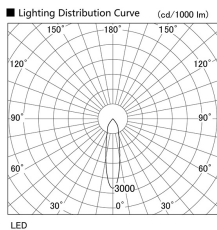

Item no. DD098-3420DB9040

Series Name: Φ 150 Spark

Dark Mirror Reflector

Installation	Recessed mount
Type	
Fixture wattage	33.8W
Beam angle	23 deg
Color Temp.	4000K
CRI	Ra>90
Luminous	2931 lm
Body	Die-cast aluminum alloy
Body finish	N/A
Trim finish	Black
Reflector finish	Dark Mirror
IP Rate	IP20
Light source	COB module
Input Voltage	AC220~240V
Dimming Type	Non-Dimmable
Certificate	CE, CCC
Cut Hole	150mm

Height (Weight)	
65.3W	152 (1.5kg)
48.5W	152 (1.5kg)
44.3W	132 (1.3kg)
33.8W	132 (1.3kg)
30.3W	132 (1.3kg)
23.0W	102 (1.0kg)