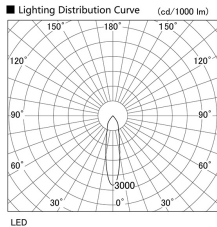

Item no. DD098-3420DB9040

Series Name: Φ 150 Spark

Dark Mirror Reflector

Installation	Recessed mount
Type	Φ 150 Spark
Fixture wattage	33.8W
Beam angle	23 deg
Color Temp.	4000K
CRI	Ra>90
Luminous	2931 lm
Body	Die-cast aluminum alloy
Body finish	N/A
Trim finish	Black
Reflector finish	Dark Mirror
IP Rate	IP20
Light source	COB module
Input Voltage	AC220~240V
Dimming Type	Non-Dimmable
Certificate	CE, CCC
Cut Hole	150mm

Height (Weight)	
65.3W	152 (1.5kg)
48.5W	152 (1.5kg)
44.3W	132 (1.3kg)
33.8W	132 (1.3kg)
30.3W	132 (1.3kg)
23.0W	102 (1.0kg)