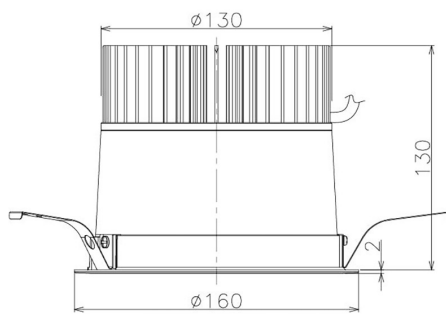

Item no. DD098-3420DB9040

Series Name: Φ 150 Spark

Dark Mirror Reflector

Installation	Recessed mount
Type	Φ 150 Spark
Fixture wattage	33.8W
Beam angle	23 deg
Color Temp.	4000K
CRI	Ra>90
Luminous	2931 lm
Body	Die-cast aluminum alloy
Body finish	N/A
Trim finish	Black
Reflector finish	Dark Mirror
IP Rate	IP20
Light source	COB module
Input Voltage	AC220~240V
Dimming Type	Non-Dimmable
Certificate	CE, CCC
Cut Hole	150mm

Height (Weight)	
65.3W	152 (1.5kg)
48.5W	152 (1.5kg)
44.3W	132 (1.3kg)
33.8W	132 (1.3kg)
30.3W	132 (1.3kg)
23.0W	102 (1.0kg)