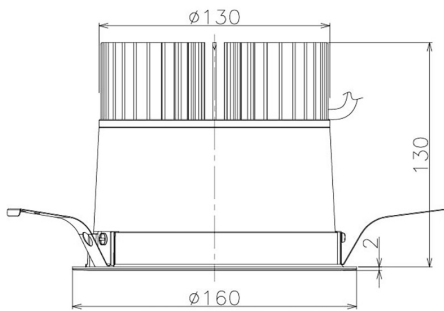

Item no. DD098-3440DB9027

Series Name:  $\Phi$ 150 Spark

Dark Mirror Reflector

Installation	Recessed mount
Type	$\Phi$ 150 Spark
Fixture wattage	33.8W
Beam angle	58 deg
Color Temp.	2700K
CRI	Ra>90
Luminous	2474 lm
Body	Die-cast aluminum alloy
Body finish	N/A
Trim finish	Black
Reflector finish	Dark Mirror
IP Rate	IP20
Light source	COB module
Input Voltage	AC220~240V
Dimming Type	Non-Dimmable
Certificate	CE, CCC
Cut Hole	150mm

Height (Weight)	
65.3W	152 (1.5kg)
48.5W	152 (1.5kg)
44.3W	132 (1.3kg)
33.8W	132 (1.3kg)
30.3W	132 (1.3kg)
23.0W	102 (1.0kg)