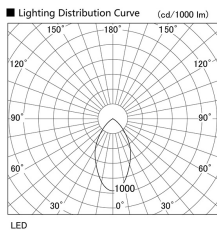

Item no. DD098-3440DB9027

Series Name:  $\Phi$ 150 Spark

Dark Mirror Reflector

Installation	Recessed mount
Type	$\Phi$ 150 Spark
Fixture wattage	33.8W
Beam angle	58 deg
Color Temp.	2700K
CRI	Ra>90
Luminous	2474 lm
Body	Die-cast aluminum alloy
Body finish	N/A
Trim finish	Black
Reflector finish	Dark Mirror
IP Rate	IP20
Light source	COB module
Input Voltage	AC220~240V
Dimming Type	Non-Dimmable
Certificate	CE, CCC
Cut Hole	150mm

Height (Weight)	
65.3W	152 (1.5kg)
48.5W	152 (1.5kg)
44.3W	132 (1.3kg)
33.8W	132 (1.3kg)
30.3W	132 (1.3kg)
23.0W	102 (1.0kg)