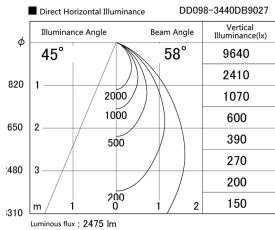

Item no. DD098-3440DB9027

Series Name:  $\Phi$ 150 Spark

Dark Mirror Reflector

Installation	Recessed mount
Type	$\Phi$ 150 Spark
Fixture wattage	33.8W
Beam angle	58 deg
Color Temp.	2700K
CRI	Ra>90
Luminous	2474 lm
Body	Die-cast aluminum alloy
Body finish	N/A
Trim finish	Black
Reflector finish	Dark Mirror
IP Rate	IP20
Light source	COB module
Input Voltage	AC220~240V
Dimming Type	Non-Dimmable
Certificate	CE, CCC
Cut Hole	150mm

Height (Weight)	
65.3W	152 (1.5kg)
48.5W	152 (1.5kg)
44.3W	132 (1.3kg)
33.8W	132 (1.3kg)
30.3W	132 (1.3kg)
23.0W	102 (1.0kg)