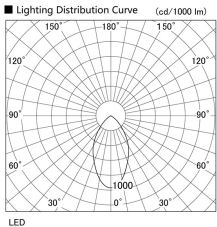

Item no. DD098-3440DB9030

Series Name:  $\Phi$ 150 Spark

Dark Mirror Reflector

Installation	Recessed mount
Type	
Fixture wattage	33.8W
Beam angle	58 deg
Color Temp.	3000K
CRI	Ra>90
Luminous	2577 lm
Body	Die-cast aluminum alloy
Body finish	N/A
Trim finish	Black
Reflector finish	Dark Mirror
IP Rate	IP20
Light source	COB module
Input Voltage	AC220~240V
Dimming Type	Non-Dimmable
Certificate	CE, CCC
Cut Hole	150mm

Height (Weight)	
65.3W	152 (1.5kg)
48.5W	152 (1.5kg)
44.3W	132 (1.3kg)
33.8W	132 (1.3kg)
30.3W	132 (1.3kg)
23.0W	102 (1.0kg)