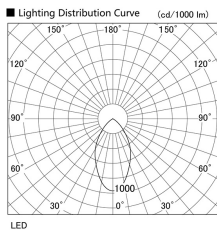

Item no. DD098-3440DB9030

Series Name: Φ 150 Spark

Dark Mirror Reflector

Installation	Recessed mount
Type	Φ 150 Spark
Fixture wattage	33.8W
Beam angle	58 deg
Color Temp.	3000K
CRI	Ra>90
Luminous	2577 lm
Body	Die-cast aluminum alloy
Body finish	N/A
Trim finish	Black
Reflector finish	Dark Mirror
IP Rate	IP20
Light source	COB module
Input Voltage	AC220~240V
Dimming Type	Non-Dimmable
Certificate	CE, CCC
Cut Hole	150mm

Height (Weight)	
65.3W	152 (1.5kg)
48.5W	152 (1.5kg)
44.3W	132 (1.3kg)
33.8W	132 (1.3kg)
30.3W	132 (1.3kg)
23.0W	102 (1.0kg)