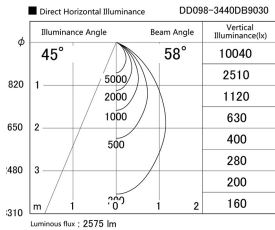

Item no. DD098-3440DB9030

Series Name: Φ 150 Spark

Dark Mirror Reflector

Installation	Recessed mount
Type	Φ 150 Spark
Fixture wattage	33.8W
Beam angle	58 deg
Color Temp.	3000K
CRI	Ra>90
Luminous	2577 lm
Body	Die-cast aluminum alloy
Body finish	N/A
Trim finish	Black
Reflector finish	Dark Mirror
IP Rate	IP20
Light source	COB module
Input Voltage	AC220~240V
Dimming Type	Non-Dimmable
Certificate	CE, CCC
Cut Hole	150mm

Height (Weight)	
65.3W	152 (1.5kg)
48.5W	152 (1.5kg)
44.3W	132 (1.3kg)
33.8W	132 (1.3kg)
30.3W	132 (1.3kg)
23.0W	102 (1.0kg)