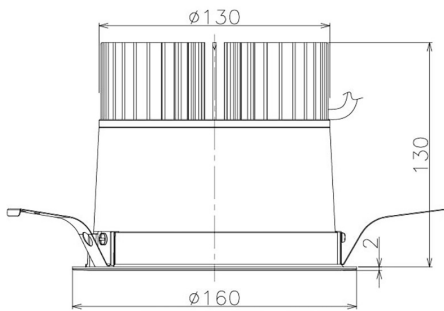

Item no. DD098-3440DB9030

Series Name:  $\Phi$ 150 Spark

Dark Mirror Reflector

Installation	Recessed mount
Type	
Fixture wattage	33.8W
Beam angle	58 deg
Color Temp.	3000K
CRI	Ra>90
Luminous	2577 lm
Body	Die-cast aluminum alloy
Body finish	N/A
Trim finish	Black
Reflector finish	Dark Mirror
IP Rate	IP20
Light source	COB module
Input Voltage	AC220~240V
Dimming Type	Non-Dimmable
Certificate	CE, CCC
Cut Hole	150mm

Height (Weight)	
65.3W	152 (1.5kg)
48.5W	152 (1.5kg)
44.3W	132 (1.3kg)
33.8W	132 (1.3kg)
30.3W	132 (1.3kg)
23.0W	102 (1.0kg)