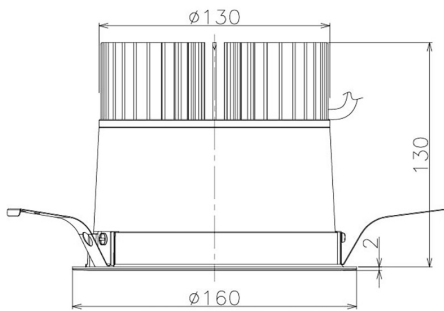

Item no. DD098-3440DB9030

Series Name: Φ 150 Spark

Dark Mirror Reflector

Installation	Recessed mount
Type	Φ 150 Spark
Fixture wattage	33.8W
Beam angle	58 deg
Color Temp.	3000K
CRI	Ra>90
Luminous	2577 lm
Body	Die-cast aluminum alloy
Body finish	N/A
Trim finish	Black
Reflector finish	Dark Mirror
IP Rate	IP20
Light source	COB module
Input Voltage	AC220~240V
Dimming Type	Non-Dimmable
Certificate	CE, CCC
Cut Hole	150mm

Height (Weight)	
65.3W	152 (1.5kg)
48.5W	152 (1.5kg)
44.3W	132 (1.3kg)
33.8W	132 (1.3kg)
30.3W	132 (1.3kg)
23.0W	102 (1.0kg)