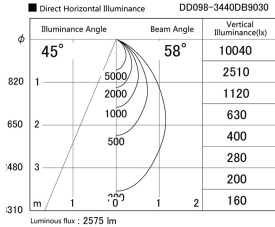

Item no. DD098-3440DB9030

Series Name:  $\Phi$ 150 Spark

Dark Mirror Reflector

Installation	Recessed mount
Type	
Fixture wattage	33.8W
Beam angle	58 deg
Color Temp.	3000K
CRI	Ra>90
Luminous	2577 lm
Body	Die-cast aluminum alloy
Body finish	N/A
Trim finish	Black
Reflector finish	Dark Mirror
IP Rate	IP20
Light source	COB module
Input Voltage	AC220~240V
Dimming Type	Non-Dimmable
Certificate	CE, CCC
Cut Hole	150mm

Height (Weight)	
65.3W	152 (1.5kg)
48.5W	152 (1.5kg)
44.3W	132 (1.3kg)
33.8W	132 (1.3kg)
30.3W	132 (1.3kg)
23.0W	102 (1.0kg)