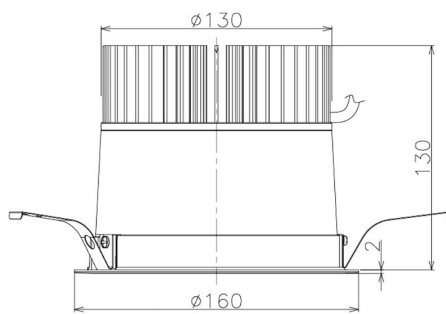

Item no. DD098-3440DB9035

Series Name: Φ 150 Spark

Dark Mirror Reflector

Installation	Recessed mount
Type	Φ 150 Spark
Fixture wattage	33.8W
Beam angle	58 deg
Color Temp.	3500K
CRI	Ra>90
Luminous	2629 lm
Body	Die-cast aluminum alloy
Body finish	N/A
Trim finish	Black
Reflector finish	Dark Mirror
IP Rate	IP20
Light source	COB module
Input Voltage	AC220~240V
Dimming Type	Non-Dimmable
Certificate	CE, CCC
Cut Hole	150mm

Height (Weight)	
65.3W	152 (1.5kg)
48.5W	152 (1.5kg)
44.3W	132 (1.3kg)
33.8W	132 (1.3kg)
30.3W	132 (1.3kg)
23.0W	102 (1.0kg)