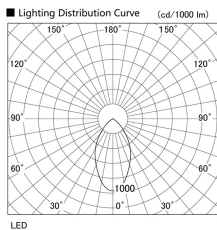

Item no. DD098-3440DB9035

Series Name: Φ 150 Spark

Dark Mirror Reflector

Installation	Recessed mount
Type	Φ 150 Spark
Fixture wattage	33.8W
Beam angle	58 deg
Color Temp.	3500K
CRI	Ra>90
Luminous	2629 lm
Body	Die-cast aluminum alloy
Body finish	N/A
Trim finish	Black
Reflector finish	Dark Mirror
IP Rate	IP20
Light source	COB module
Input Voltage	AC220~240V
Dimming Type	Non-Dimmable
Certificate	CE, CCC
Cut Hole	150mm

Height (Weight)	
65.3W	152 (1.5kg)
48.5W	152 (1.5kg)
44.3W	132 (1.3kg)
33.8W	132 (1.3kg)
30.3W	132 (1.3kg)
23.0W	102 (1.0kg)