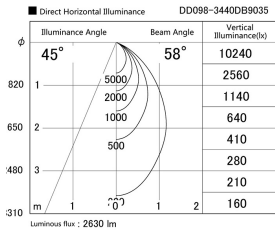

Item no. DD098-3440DB9035

Series Name: Φ 150 Spark

Dark Mirror Reflector

Installation	Recessed mount
Type	Φ 150 Spark
Fixture wattage	33.8W
Beam angle	58 deg
Color Temp.	3500K
CRI	Ra>90
Luminous	2629 lm
Body	Die-cast aluminum alloy
Body finish	N/A
Trim finish	Black
Reflector finish	Dark Mirror
IP Rate	IP20
Light source	COB module
Input Voltage	AC220~240V
Dimming Type	Non-Dimmable
Certificate	CE, CCC
Cut Hole	150mm

Height (Weight)	
65.3W	152 (1.5kg)
48.5W	152 (1.5kg)
44.3W	132 (1.3kg)
33.8W	132 (1.3kg)
30.3W	132 (1.3kg)
23.0W	102 (1.0kg)