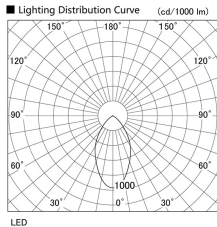

Item no. DD098-3440DB9040

Series Name: Φ 150 Spark

Dark Mirror Reflector

Installation	Recessed mount
Type	Φ 150 Spark
Fixture wattage	33.8W
Beam angle	58 deg
Color Temp.	4000K
CRI	Ra>90
Luminous	2655 lm
Body	Die-cast aluminum alloy
Body finish	N/A
Trim finish	Black
Reflector finish	Dark Mirror
IP Rate	IP20
Light source	COB module
Input Voltage	AC220~240V
Dimming Type	Non-Dimmable
Certificate	CE, CCC
Cut Hole	150mm

Height (Weight)	
65.3W	152 (1.5kg)
48.5W	152 (1.5kg)
44.3W	132 (1.3kg)
33.8W	132 (1.3kg)
30.3W	132 (1.3kg)
23.0W	102 (1.0kg)