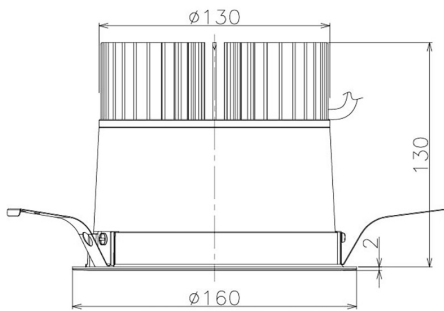

Item no. DD098-3440DB9040

Series Name: Φ 150 Spark

Dark Mirror Reflector

Installation	Recessed mount
Type	Φ 150 Spark
Fixture wattage	33.8W
Beam angle	58 deg
Color Temp.	4000K
CRI	Ra>90
Luminous	2655 lm
Body	Die-cast aluminum alloy
Body finish	N/A
Trim finish	Black
Reflector finish	Dark Mirror
IP Rate	IP20
Light source	COB module
Input Voltage	AC220~240V
Dimming Type	Non-Dimmable
Certificate	CE, CCC
Cut Hole	150mm

Height (Weight)	
65.3W	152 (1.5kg)
48.5W	152 (1.5kg)
44.3W	132 (1.3kg)
33.8W	132 (1.3kg)
30.3W	132 (1.3kg)
23.0W	102 (1.0kg)