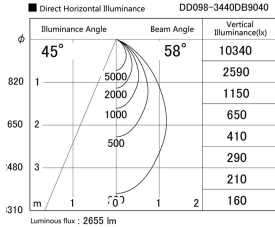

Item no. DD098-3440DB9040

Series Name: Φ 150 Spark

Dark Mirror Reflector

Installation	Recessed mount
Type	Φ 150 Spark
Fixture wattage	33.8W
Beam angle	58 deg
Color Temp.	4000K
CRI	Ra>90
Luminous	2655 lm
Body	Die-cast aluminum alloy
Body finish	N/A
Trim finish	Black
Reflector finish	Dark Mirror
IP Rate	IP20
Light source	COB module
Input Voltage	AC220~240V
Dimming Type	Non-Dimmable
Certificate	CE, CCC
Cut Hole	150mm

Height (Weight)	
65.3W	152 (1.5kg)
48.5W	152 (1.5kg)
44.3W	132 (1.3kg)
33.8W	132 (1.3kg)
30.3W	132 (1.3kg)
23.0W	102 (1.0kg)