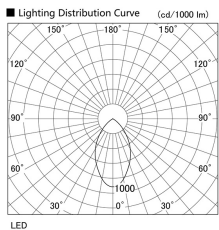

Item no. DD098-3460DB9027

Series Name:  $\Phi$ 150 Spark

Dark Mirror Reflector

Installation	Recessed mount
Type	
Fixture wattage	33.8W
Beam angle	61 deg
Color Temp.	2700K
CRI	Ra>90
Luminous	2615 lm
Body	Die-cast aluminum alloy
Body finish	N/A
Trim finish	Black
Reflector finish	Dark Mirror
IP Rate	IP20
Light source	COB module
Input Voltage	AC220~240V
Dimming Type	Non-Dimmable
Certificate	CE, CCC
Cut Hole	150mm

Height (Weight)	
65.3W	152 (1.5kg)
48.5W	152 (1.5kg)
44.3W	132 (1.3kg)
33.8W	132 (1.3kg)
30.3W	132 (1.3kg)
23.0W	102 (1.0kg)