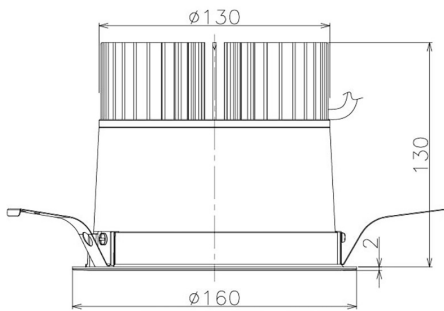

Item no. DD098-3460DB9027

Series Name:  $\Phi$ 150 Spark

Dark Mirror Reflector

Installation	Recessed mount
Type	
Fixture wattage	33.8W
Beam angle	61 deg
Color Temp.	2700K
CRI	Ra>90
Luminous	2615 lm
Body	Die-cast aluminum alloy
Body finish	N/A
Trim finish	Black
Reflector finish	Dark Mirror
IP Rate	IP20
Light source	COB module
Input Voltage	AC220~240V
Dimming Type	Non-Dimmable
Certificate	CE, CCC
Cut Hole	150mm

Height (Weight)	
65.3W	152 (1.5kg)
48.5W	152 (1.5kg)
44.3W	132 (1.3kg)
33.8W	132 (1.3kg)
30.3W	132 (1.3kg)
23.0W	102 (1.0kg)