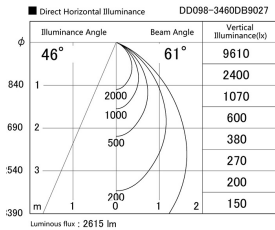

Item no. DD098-3460DB9027

Series Name:  $\Phi$ 150 Spark

Dark Mirror Reflector

Installation	Recessed mount
Type	
Fixture wattage	33.8W
Beam angle	61 deg
Color Temp.	2700K
CRI	Ra>90
Luminous	2615 lm
Body	Die-cast aluminum alloy
Body finish	N/A
Trim finish	Black
Reflector finish	Dark Mirror
IP Rate	IP20
Light source	COB module
Input Voltage	AC220~240V
Dimming Type	Non-Dimmable
Certificate	CE, CCC
Cut Hole	150mm

Height (Weight)	
65.3W	152 (1.5kg)
48.5W	152 (1.5kg)
44.3W	132 (1.3kg)
33.8W	132 (1.3kg)
30.3W	132 (1.3kg)
23.0W	102 (1.0kg)