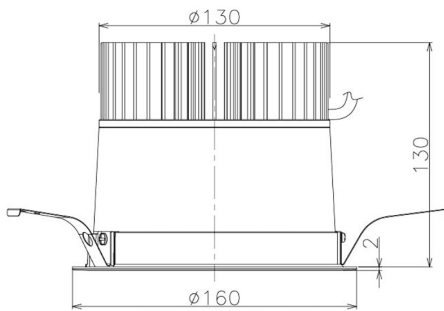

Item no. DD098-3460DB9030

Series Name:  $\Phi$ 150 Spark

Dark Mirror Reflector

Installation	Recessed mount
Type	$\Phi$ 150 Spark
Fixture wattage	33.8W
Beam angle	61 deg
Color Temp.	3000K
CRI	Ra>90
Luminous	2724 lm
Body	Die-cast aluminum alloy
Body finish	N/A
Trim finish	Black
Reflector finish	Dark Mirror
IP Rate	IP20
Light source	COB module
Input Voltage	AC220~240V
Dimming Type	Non-Dimmable
Certificate	CE, CCC
Cut Hole	150mm

Height (Weight)	
65.3W	152 (1.5kg)
48.5W	152 (1.5kg)
44.3W	132 (1.3kg)
33.8W	132 (1.3kg)
30.3W	132 (1.3kg)
23.0W	102 (1.0kg)