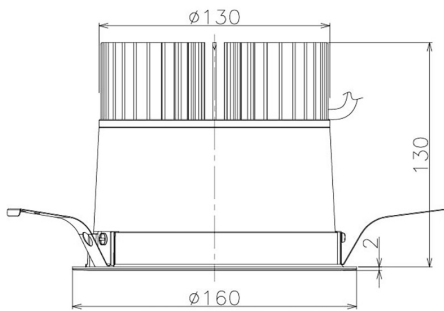

Item no. DD098-3460DB9030

Series Name: Φ 150 Spark

Dark Mirror Reflector

Installation	Recessed mount
Type	Φ 150 Spark
Fixture wattage	33.8W
Beam angle	61 deg
Color Temp.	3000K
CRI	Ra>90
Luminous	2724 lm
Body	Die-cast aluminum alloy
Body finish	N/A
Trim finish	Black
Reflector finish	Dark Mirror
IP Rate	IP20
Light source	COB module
Input Voltage	AC220~240V
Dimming Type	Non-Dimmable
Certificate	CE, CCC
Cut Hole	150mm

Height (Weight)	
65.3W	152 (1.5kg)
48.5W	152 (1.5kg)
44.3W	132 (1.3kg)
33.8W	132 (1.3kg)
30.3W	132 (1.3kg)
23.0W	102 (1.0kg)