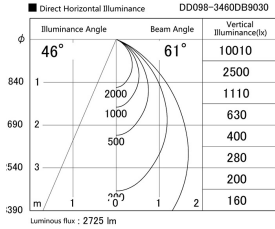

Item no. DD098-3460DB9030

Series Name: Φ 150 Spark

Dark Mirror Reflector

Installation	Recessed mount
Type	Φ 150 Spark
Fixture wattage	33.8W
Beam angle	61 deg
Color Temp.	3000K
CRI	Ra>90
Luminous	2724 lm
Body	Die-cast aluminum alloy
Body finish	N/A
Trim finish	Black
Reflector finish	Dark Mirror
IP Rate	IP20
Light source	COB module
Input Voltage	AC220~240V
Dimming Type	Non-Dimmable
Certificate	CE, CCC
Cut Hole	150mm

Height (Weight)	
65.3W	152 (1.5kg)
48.5W	152 (1.5kg)
44.3W	132 (1.3kg)
33.8W	132 (1.3kg)
30.3W	132 (1.3kg)
23.0W	102 (1.0kg)