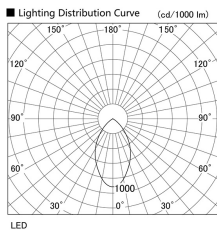

Item no. DD098-3460DB9030

Series Name:  $\Phi$ 150 Spark

Dark Mirror Reflector

Installation	Recessed mount
Type	$\Phi$ 150 Spark
Fixture wattage	33.8W
Beam angle	61 deg
Color Temp.	3000K
CRI	Ra>90
Luminous	2724 lm
Body	Die-cast aluminum alloy
Body finish	N/A
Trim finish	Black
Reflector finish	Dark Mirror
IP Rate	IP20
Light source	COB module
Input Voltage	AC220~240V
Dimming Type	Non-Dimmable
Certificate	CE, CCC
Cut Hole	150mm

Height (Weight)	
65.3W	152 (1.5kg)
48.5W	152 (1.5kg)
44.3W	132 (1.3kg)
33.8W	132 (1.3kg)
30.3W	132 (1.3kg)
23.0W	102 (1.0kg)