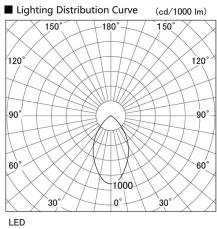

Item no. DD098-3460DB9030

Series Name: Φ 150 Spark

Dark Mirror Reflector

Installation	Recessed mount
Type	Φ 150 Spark
Fixture wattage	33.8W
Beam angle	61 deg
Color Temp.	3000K
CRI	Ra>90
Luminous	2724 lm
Body	Die-cast aluminum alloy
Body finish	N/A
Trim finish	Black
Reflector finish	Dark Mirror
IP Rate	IP20
Light source	COB module
Input Voltage	AC220~240V
Dimming Type	Non-Dimmable
Certificate	CE, CCC
Cut Hole	150mm

Height (Weight)	
65.3W	152 (1.5kg)
48.5W	152 (1.5kg)
44.3W	132 (1.3kg)
33.8W	132 (1.3kg)
30.3W	132 (1.3kg)
23.0W	102 (1.0kg)