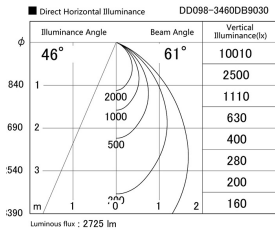

Item no. DD098-3460DB9030

Series Name:  $\Phi$ 150 Spark

Dark Mirror Reflector

Installation	Recessed mount
Type	$\Phi$ 150 Spark
Fixture wattage	33.8W
Beam angle	61 deg
Color Temp.	3000K
CRI	Ra>90
Luminous	2724 lm
Body	Die-cast aluminum alloy
Body finish	N/A
Trim finish	Black
Reflector finish	Dark Mirror
IP Rate	IP20
Light source	COB module
Input Voltage	AC220~240V
Dimming Type	Non-Dimmable
Certificate	CE, CCC
Cut Hole	150mm

Height (Weight)	
65.3W	152 (1.5kg)
48.5W	152 (1.5kg)
44.3W	132 (1.3kg)
33.8W	132 (1.3kg)
30.3W	132 (1.3kg)
23.0W	102 (1.0kg)