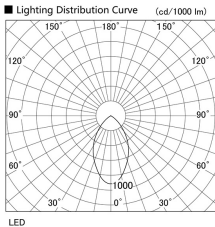

Item no. DD098-3460DB9035

Series Name: Φ 150 Spark

Dark Mirror Reflector

Installation	Recessed mount
Type	
Fixture wattage	33.8W
Beam angle	61 deg
Color Temp.	3500K
CRI	Ra>90
Luminous	2778 lm
Body	Die-cast aluminum alloy
Body finish	N/A
Trim finish	Black
Reflector finish	Dark Mirror
IP Rate	IP20
Light source	COB module
Input Voltage	AC220~240V
Dimming Type	Non-Dimmable
Certificate	CE, CCC
Cut Hole	150mm

Height (Weight)	
65.3W	152 (1.5kg)
48.5W	152 (1.5kg)
44.3W	132 (1.3kg)
33.8W	132 (1.3kg)
30.3W	132 (1.3kg)
23.0W	102 (1.0kg)