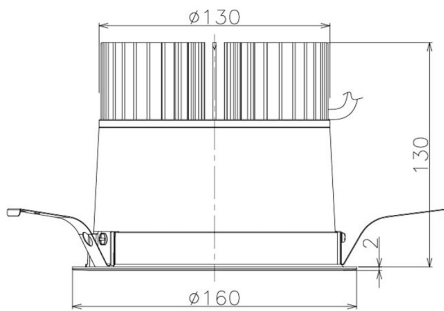

Item no. DD098-3460DB9035

Series Name: Φ 150 Spark

Dark Mirror Reflector

Installation	Recessed mount
Type	
Fixture wattage	33.8W
Beam angle	61 deg
Color Temp.	3500K
CRI	Ra>90
Luminous	2778 lm
Body	Die-cast aluminum alloy
Body finish	N/A
Trim finish	Black
Reflector finish	Dark Mirror
IP Rate	IP20
Light source	COB module
Input Voltage	AC220~240V
Dimming Type	Non-Dimmable
Certificate	CE, CCC
Cut Hole	150mm

Height (Weight)	
65.3W	152 (1.5kg)
48.5W	152 (1.5kg)
44.3W	132 (1.3kg)
33.8W	132 (1.3kg)
30.3W	132 (1.3kg)
23.0W	102 (1.0kg)