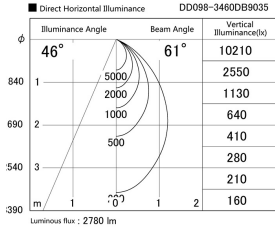

Item no. DD098-3460DB9035

Series Name: Φ 150 Spark

Dark Mirror Reflector

Installation	Recessed mount
Type	
Fixture wattage	33.8W
Beam angle	61 deg
Color Temp.	3500K
CRI	Ra>90
Luminous	2778 lm
Body	Die-cast aluminum alloy
Body finish	N/A
Trim finish	Black
Reflector finish	Dark Mirror
IP Rate	IP20
Light source	COB module
Input Voltage	AC220~240V
Dimming Type	Non-Dimmable
Certificate	CE, CCC
Cut Hole	150mm

Height (Weight)	
65.3W	152 (1.5kg)
48.5W	152 (1.5kg)
44.3W	132 (1.3kg)
33.8W	132 (1.3kg)
30.3W	132 (1.3kg)
23.0W	102 (1.0kg)