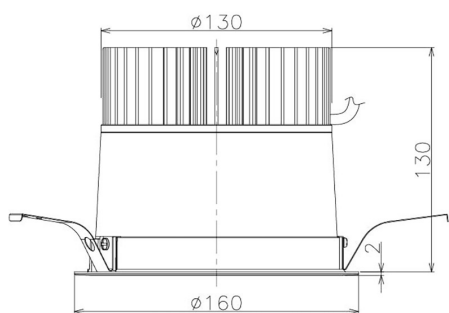

Item no. DD098-3460DB9040

Series Name: Φ 150 Spark

Dark Mirror Reflector

Installation	Recessed mount
Type	
Fixture wattage	33.8W
Beam angle	61 deg
Color Temp.	4000K
CRI	Ra>90
Luminous	2805 lm
Body	Die-cast aluminum alloy
Body finish	N/A
Trim finish	Black
Reflector finish	Dark Mirror
IP Rate	IP20
Light source	COB module
Input Voltage	AC220~240V
Dimming Type	Non-Dimmable
Certificate	CE, CCC
Cut Hole	150mm

Height (Weight)	
65.3W	152 (1.5kg)
48.5W	152 (1.5kg)
44.3W	132 (1.3kg)
33.8W	132 (1.3kg)
30.3W	132 (1.3kg)
23.0W	102 (1.0kg)