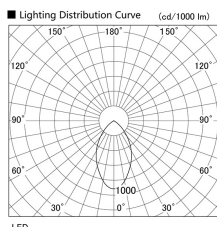

Item no. DD098-3460DB9040

Series Name: Φ 150 Spark

Dark Mirror Reflector

Installation	Recessed mount
Type	
Fixture wattage	33.8W
Beam angle	61 deg
Color Temp.	4000K
CRI	Ra>90
Luminous	2805 lm
Body	Die-cast aluminum alloy
Body finish	N/A
Trim finish	Black
Reflector finish	Dark Mirror
IP Rate	IP20
Light source	COB module
Input Voltage	AC220~240V
Dimming Type	Non-Dimmable
Certificate	CE, CCC
Cut Hole	150mm

Height (Weight)	
65.3W	152 (1.5kg)
48.5W	152 (1.5kg)
44.3W	132 (1.3kg)
33.8W	132 (1.3kg)
30.3W	132 (1.3kg)
23.0W	102 (1.0kg)