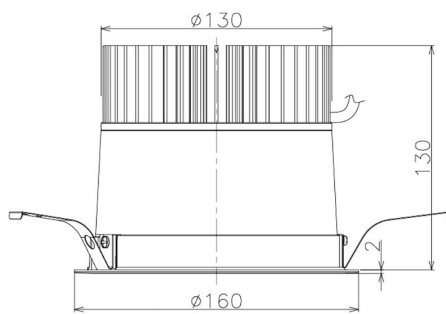

Item no. DD098-3460DB9040

Series Name: Φ 150 Spark

Dark Mirror Reflector

Installation	Recessed mount
Type	Φ 150 Spark
Fixture wattage	33.8W
Beam angle	61 deg
Color Temp.	4000K
CRI	Ra>90
Luminous	2805 lm
Body	Die-cast aluminum alloy
Body finish	N/A
Trim finish	Black
Reflector finish	Dark Mirror
IP Rate	IP20
Light source	COB module
Input Voltage	AC220~240V
Dimming Type	Non-Dimmable
Certificate	CE, CCC
Cut Hole	150mm

Height (Weight)	
65.3W	152 (1.5kg)
48.5W	152 (1.5kg)
44.3W	132 (1.3kg)
33.8W	132 (1.3kg)
30.3W	132 (1.3kg)
23.0W	102 (1.0kg)