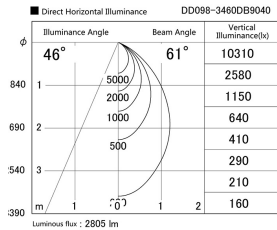

Item no. DD098-3460DB9040

Series Name: Φ 150 Spark

Dark Mirror Reflector

Installation	Recessed mount
Type	Φ 150 Spark
Fixture wattage	33.8W
Beam angle	61 deg
Color Temp.	4000K
CRI	Ra>90
Luminous	2805 lm
Body	Die-cast aluminum alloy
Body finish	N/A
Trim finish	Black
Reflector finish	Dark Mirror
IP Rate	IP20
Light source	COB module
Input Voltage	AC220~240V
Dimming Type	Non-Dimmable
Certificate	CE, CCC
Cut Hole	150mm

Height (Weight)	
65.3W	152 (1.5kg)
48.5W	152 (1.5kg)
44.3W	132 (1.3kg)
33.8W	132 (1.3kg)
30.3W	132 (1.3kg)
23.0W	102 (1.0kg)