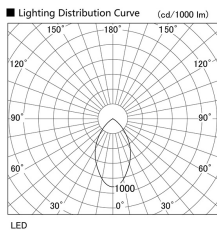

Item no. DD098-3460DB9040

Series Name: Φ 150 Spark

Dark Mirror Reflector

Installation	Recessed mount
Type	Φ 150 Spark
Fixture wattage	33.8W
Beam angle	61 deg
Color Temp.	4000K
CRI	Ra>90
Luminous	2805 lm
Body	Die-cast aluminum alloy
Body finish	N/A
Trim finish	Black
Reflector finish	Dark Mirror
IP Rate	IP20
Light source	COB module
Input Voltage	AC220~240V
Dimming Type	Non-Dimmable
Certificate	CE, CCC
Cut Hole	150mm

Height (Weight)	
65.3W	152 (1.5kg)
48.5W	152 (1.5kg)
44.3W	132 (1.3kg)
33.8W	132 (1.3kg)
30.3W	132 (1.3kg)
23.0W	102 (1.0kg)