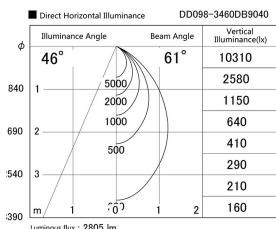

Item no. DD098-3460DB9040

Series Name: Φ 150 Spark

Dark Mirror Reflector

Installation	Recessed mount
Type	
Fixture wattage	33.8W
Beam angle	61 deg
Color Temp.	4000K
CRI	Ra>90
Luminous	2805 lm
Body	Die-cast aluminum alloy
Body finish	N/A
Trim finish	Black
Reflector finish	Dark Mirror
IP Rate	IP20
Light source	COB module
Input Voltage	AC220~240V
Dimming Type	Non-Dimmable
Certificate	CE, CCC
Cut Hole	150mm

Height (Weight)	
65.3W	152 (1.5kg)
48.5W	152 (1.5kg)
44.3W	132 (1.3kg)
33.8W	132 (1.3kg)
30.3W	132 (1.3kg)
23.0W	102 (1.0kg)