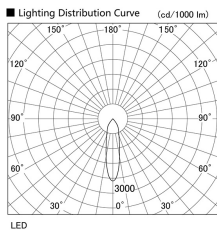

Item no. DD098-4520DB9027

Series Name: Φ 150 Spark

Dark Mirror Reflector

| | |
|------------------|-------------------------|
| Installation | Recessed mount |
| Type | |
| Fixture wattage | 44.3W |
| Beam angle | 25 deg |
| Color Temp. | 2700K |
| CRI | Ra>90 |
| Luminous | 3789 lm |
| Body | Die-cast aluminum alloy |
| Body finish | N/A |
| Trim finish | Black |
| Reflector finish | Dark Mirror |
| IP Rate | IP20 |
| Light source | COB module |
| Input Voltage | AC220~240V |
| Dimming Type | Non-Dimmable |
| Certificate | CE, CCC |
| Cut Hole | 150mm |

| Height (Weight) | |
|-----------------|-------------|
| 65.3W | 152 (1.5kg) |
| 48.5W | 152 (1.5kg) |
| 44.3W | 132 (1.3kg) |
| 33.8W | 132 (1.3kg) |
| 30.3W | 132 (1.3kg) |
| 23.0W | 102 (1.0kg) |