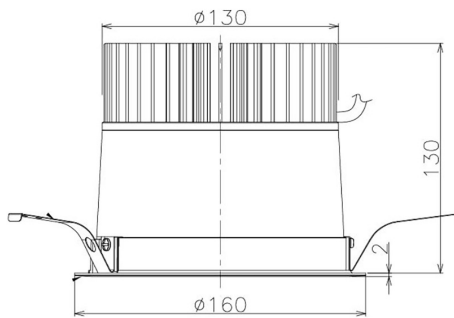

Item no. DD098-4520DB9027

Series Name: Φ 150 Spark

Dark Mirror Reflector

| | |
|------------------|-------------------------|
| Installation | Recessed mount |
| Type | |
| Fixture wattage | 44.3W |
| Beam angle | 25 deg |
| Color Temp. | 2700K |
| CRI | Ra>90 |
| Luminous | 3789 lm |
| Body | Die-cast aluminum alloy |
| Body finish | N/A |
| Trim finish | Black |
| Reflector finish | Dark Mirror |
| IP Rate | IP20 |
| Light source | COB module |
| Input Voltage | AC220~240V |
| Dimming Type | Non-Dimmable |
| Certificate | CE, CCC |
| Cut Hole | 150mm |

| Height (Weight) | |
|-----------------|-------------|
| 65.3W | 152 (1.5kg) |
| 48.5W | 152 (1.5kg) |
| 44.3W | 132 (1.3kg) |
| 33.8W | 132 (1.3kg) |
| 30.3W | 132 (1.3kg) |
| 23.0W | 102 (1.0kg) |