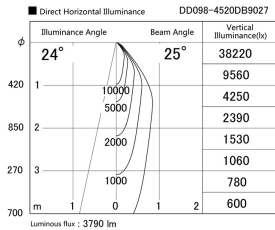

Item no. DD098-4520DB9027

Series Name: Φ 150 Spark

Dark Mirror Reflector

| | |
|------------------|-------------------------|
| Installation | Recessed mount |
| Type | |
| Fixture wattage | 44.3W |
| Beam angle | 25 deg |
| Color Temp. | 2700K |
| CRI | Ra>90 |
| Luminous | 3789 lm |
| Body | Die-cast aluminum alloy |
| Body finish | N/A |
| Trim finish | Black |
| Reflector finish | Dark Mirror |
| IP Rate | IP20 |
| Light source | COB module |
| Input Voltage | AC220~240V |
| Dimming Type | Non-Dimmable |
| Certificate | CE, CCC |
| Cut Hole | 150mm |

| Height (Weight) | |
|-----------------|-------------|
| 65.3W | 152 (1.5kg) |
| 48.5W | 152 (1.5kg) |
| 44.3W | 132 (1.3kg) |
| 33.8W | 132 (1.3kg) |
| 30.3W | 132 (1.3kg) |
| 23.0W | 102 (1.0kg) |