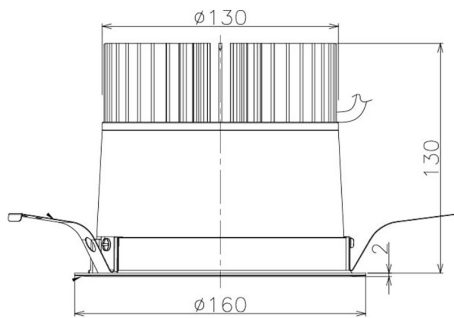

Item no. DD098-4520DB9030

Series Name: Φ 150 Spark

Dark Mirror Reflector

Installation	Recessed mount
Type	Φ 150 Spark
Fixture wattage	44.3W
Beam angle	25 deg
Color Temp.	3000K
CRI	Ra>90
Luminous	3947 lm
Body	Die-cast aluminum alloy
Body finish	N/A
Trim finish	Black
Reflector finish	Dark Mirror
IP Rate	IP20
Light source	COB module
Input Voltage	AC220~240V
Dimming Type	Non-Dimmable
Certificate	CE, CCC
Cut Hole	150mm

Height (Weight)	
65.3W	152 (1.5kg)
48.5W	152 (1.5kg)
44.3W	132 (1.3kg)
33.8W	132 (1.3kg)
30.3W	132 (1.3kg)
23.0W	102 (1.0kg)