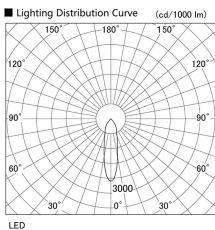

Item no. DD098-4520DB9030

Series Name: Φ 150 Spark

Dark Mirror Reflector

Installation	Recessed mount
Type	Φ 150 Spark
Fixture wattage	44.3W
Beam angle	25 deg
Color Temp.	3000K
CRI	Ra>90
Luminous	3947 lm
Body	Die-cast aluminum alloy
Body finish	N/A
Trim finish	Black
Reflector finish	Dark Mirror
IP Rate	IP20
Light source	COB module
Input Voltage	AC220~240V
Dimming Type	Non-Dimmable
Certificate	CE, CCC
Cut Hole	150mm

Height (Weight)	
65.3W	152 (1.5kg)
48.5W	152 (1.5kg)
44.3W	132 (1.3kg)
33.8W	132 (1.3kg)
30.3W	132 (1.3kg)
23.0W	102 (1.0kg)