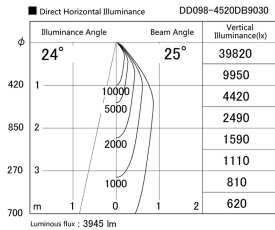

Item no. DD098-4520DB9030

Series Name: Φ 150 Spark

Dark Mirror Reflector

Installation	Recessed mount
Type	Φ 150 Spark
Fixture wattage	44.3W
Beam angle	25 deg
Color Temp.	3000K
CRI	Ra>90
Luminous	3947 lm
Body	Die-cast aluminum alloy
Body finish	N/A
Trim finish	Black
Reflector finish	Dark Mirror
IP Rate	IP20
Light source	COB module
Input Voltage	AC220~240V
Dimming Type	Non-Dimmable
Certificate	CE, CCC
Cut Hole	150mm

Height (Weight)	
65.3W	152 (1.5kg)
48.5W	152 (1.5kg)
44.3W	132 (1.3kg)
33.8W	132 (1.3kg)
30.3W	132 (1.3kg)
23.0W	102 (1.0kg)