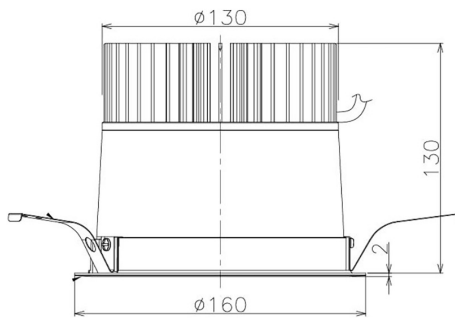

Item no. DD098-4520DB9035

Series Name: Φ 150 Spark

Dark Mirror Reflector

Installation	Recessed mount
Type	Φ 150 Spark
Fixture wattage	44.3W
Beam angle	25 deg
Color Temp.	3500K
CRI	Ra>90
Luminous	4026 lm
Body	Die-cast aluminum alloy
Body finish	N/A
Trim finish	Black
Reflector finish	Dark Mirror
IP Rate	IP20
Light source	COB module
Input Voltage	AC220~240V
Dimming Type	Non-Dimmable
Certificate	CE, CCC
Cut Hole	150mm

Height (Weight)	
65.3W	152 (1.5kg)
48.5W	152 (1.5kg)
44.3W	132 (1.3kg)
33.8W	132 (1.3kg)
30.3W	132 (1.3kg)
23.0W	102 (1.0kg)