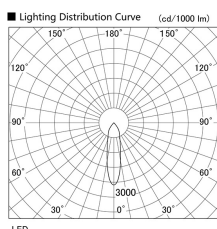

Item no. DD098-4520DB9035

Series Name: Φ 150 Spark

Dark Mirror Reflector

Installation	Recessed mount
Type	
Fixture wattage	44.3W
Beam angle	25 deg
Color Temp.	3500K
CRI	Ra>90
Luminous	4026 lm
Body	Die-cast aluminum alloy
Body finish	N/A
Trim finish	Black
Reflector finish	Dark Mirror
IP Rate	IP20
Light source	COB module
Input Voltage	AC220~240V
Dimming Type	Non-Dimmable
Certificate	CE, CCC
Cut Hole	150mm

Height (Weight)	
65.3W	152 (1.5kg)
48.5W	152 (1.5kg)
44.3W	132 (1.3kg)
33.8W	132 (1.3kg)
30.3W	132 (1.3kg)
23.0W	102 (1.0kg)