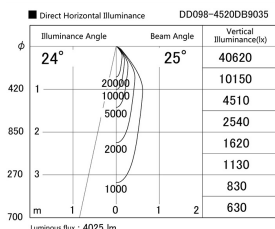

Item no. DD098-4520DB9035

Series Name: Φ 150 Spark

Dark Mirror Reflector

Installation	Recessed mount
Type	
Fixture wattage	44.3W
Beam angle	25 deg
Color Temp.	3500K
CRI	Ra>90
Luminous	4026 lm
Body	Die-cast aluminum alloy
Body finish	N/A
Trim finish	Black
Reflector finish	Dark Mirror
IP Rate	IP20
Light source	COB module
Input Voltage	AC220~240V
Dimming Type	Non-Dimmable
Certificate	CE, CCC
Cut Hole	150mm

Height (Weight)	
65.3W	152 (1.5kg)
48.5W	152 (1.5kg)
44.3W	132 (1.3kg)
33.8W	132 (1.3kg)
30.3W	132 (1.3kg)
23.0W	102 (1.0kg)