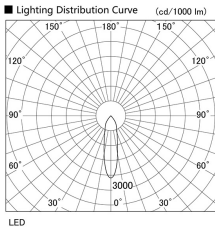

Item no. DD098-4520DB9035

Series Name: Φ 150 Spark

Dark Mirror Reflector

Installation	Recessed mount
Type	Φ 150 Spark
Fixture wattage	44.3W
Beam angle	25 deg
Color Temp.	3500K
CRI	Ra>90
Luminous	4026 lm
Body	Die-cast aluminum alloy
Body finish	N/A
Trim finish	Black
Reflector finish	Dark Mirror
IP Rate	IP20
Light source	COB module
Input Voltage	AC220~240V
Dimming Type	Non-Dimmable
Certificate	CE, CCC
Cut Hole	150mm

Height (Weight)	
65.3W	152 (1.5kg)
48.5W	152 (1.5kg)
44.3W	132 (1.3kg)
33.8W	132 (1.3kg)
30.3W	132 (1.3kg)
23.0W	102 (1.0kg)