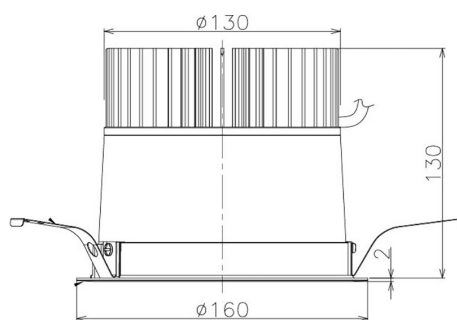

Item no. DD098-4520DB9035

Series Name: Φ 150 Spark

Dark Mirror Reflector

Installation	Recessed mount
Type	
Fixture wattage	44.3W
Beam angle	25 deg
Color Temp.	3500K
CRI	Ra>90
Luminous	4026 lm
Body	Die-cast aluminum alloy
Body finish	N/A
Trim finish	Black
Reflector finish	Dark Mirror
IP Rate	IP20
Light source	COB module
Input Voltage	AC220~240V
Dimming Type	Non-Dimmable
Certificate	CE, CCC
Cut Hole	150mm

Height (Weight)	
65.3W	152 (1.5kg)
48.5W	152 (1.5kg)
44.3W	132 (1.3kg)
33.8W	132 (1.3kg)
30.3W	132 (1.3kg)
23.0W	102 (1.0kg)