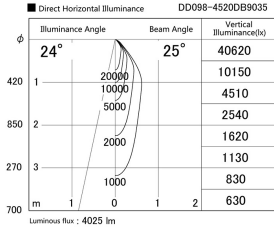

Item no. DD098-4520DB9035

Series Name: Φ 150 Spark

Dark Mirror Reflector

Installation	Recessed mount
Type	Φ 150 Spark
Fixture wattage	44.3W
Beam angle	25 deg
Color Temp.	3500K
CRI	Ra>90
Luminous	4026 lm
Body	Die-cast aluminum alloy
Body finish	N/A
Trim finish	Black
Reflector finish	Dark Mirror
IP Rate	IP20
Light source	COB module
Input Voltage	AC220~240V
Dimming Type	Non-Dimmable
Certificate	CE, CCC
Cut Hole	150mm

Height (Weight)	
65.3W	152 (1.5kg)
48.5W	152 (1.5kg)
44.3W	132 (1.3kg)
33.8W	132 (1.3kg)
30.3W	132 (1.3kg)
23.0W	102 (1.0kg)