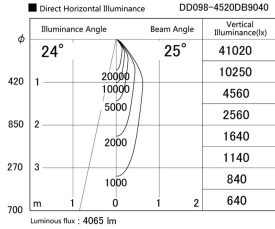

Item no. DD098-4520DB9040

Series Name: Φ 150 Spark

Dark Mirror Reflector

Installation	Recessed mount
Type	
Fixture wattage	44.3W
Beam angle	25 deg
Color Temp.	4000K
CRI	Ra>90
Luminous	4066 lm
Body	Die-cast aluminum alloy
Body finish	N/A
Trim finish	Black
Reflector finish	Dark Mirror
IP Rate	IP20
Light source	COB module
Input Voltage	AC220~240V
Dimming Type	Non-Dimmable
Certificate	CE, CCC
Cut Hole	150mm

Height (Weight)	
65.3W	152 (1.5kg)
48.5W	152 (1.5kg)
44.3W	132 (1.3kg)
33.8W	132 (1.3kg)
30.3W	132 (1.3kg)
23.0W	102 (1.0kg)