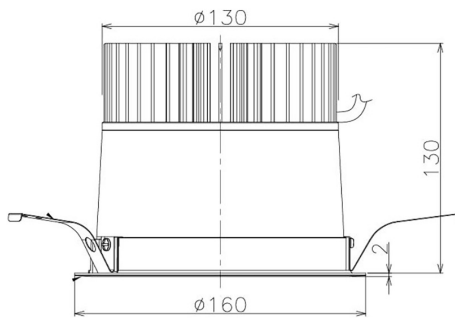

Item no. DD098-4520DB9040

Series Name: Φ 150 Spark

Dark Mirror Reflector

Installation	Recessed mount
Type	
Fixture wattage	44.3W
Beam angle	25 deg
Color Temp.	4000K
CRI	Ra>90
Luminous	4066 lm
Body	Die-cast aluminum alloy
Body finish	N/A
Trim finish	Black
Reflector finish	Dark Mirror
IP Rate	IP20
Light source	COB module
Input Voltage	AC220~240V
Dimming Type	Non-Dimmable
Certificate	CE, CCC
Cut Hole	150mm

Height (Weight)	
65.3W	152 (1.5kg)
48.5W	152 (1.5kg)
44.3W	132 (1.3kg)
33.8W	132 (1.3kg)
30.3W	132 (1.3kg)
23.0W	102 (1.0kg)