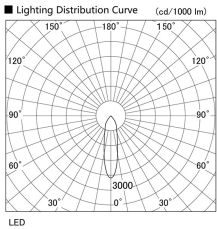

Item no. DD098-4520DB9040

Series Name: Φ 150 Spark

Dark Mirror Reflector

Installation	Recessed mount
Type	
Fixture wattage	44.3W
Beam angle	25 deg
Color Temp.	4000K
CRI	Ra>90
Luminous	4066 lm
Body	Die-cast aluminum alloy
Body finish	N/A
Trim finish	Black
Reflector finish	Dark Mirror
IP Rate	IP20
Light source	COB module
Input Voltage	AC220~240V
Dimming Type	Non-Dimmable
Certificate	CE, CCC
Cut Hole	150mm

Height (Weight)	
65.3W	152 (1.5kg)
48.5W	152 (1.5kg)
44.3W	132 (1.3kg)
33.8W	132 (1.3kg)
30.3W	132 (1.3kg)
23.0W	102 (1.0kg)