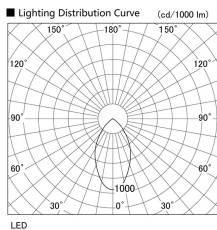

Item no. DD098-4540DB9027

Series Name: Φ 150 Spark

Dark Mirror Reflector

Installation	Recessed mount
Type	Φ 150 Spark
Fixture wattage	44.3W
Beam angle	59 deg
Color Temp.	2700K
CRI	Ra>90
Luminous	3417 lm
Body	Die-cast aluminum alloy
Body finish	N/A
Trim finish	Black
Reflector finish	Dark Mirror
IP Rate	IP20
Light source	COB module
Input Voltage	AC220~240V
Dimming Type	Non-Dimmable
Certificate	CE, CCC
Cut Hole	150mm

Height (Weight)	
65.3W	152 (1.5kg)
48.5W	152 (1.5kg)
44.3W	132 (1.3kg)
33.8W	132 (1.3kg)
30.3W	132 (1.3kg)
23.0W	102 (1.0kg)