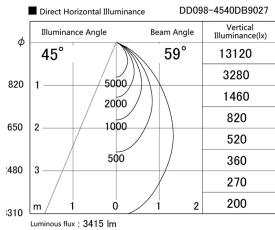

Item no. DD098-4540DB9027

Series Name: Φ 150 Spark

Dark Mirror Reflector

Installation	Recessed mount
Type	Φ 150 Spark
Fixture wattage	44.3W
Beam angle	59 deg
Color Temp.	2700K
CRI	Ra>90
Luminous	3417 lm
Body	Die-cast aluminum alloy
Body finish	N/A
Trim finish	Black
Reflector finish	Dark Mirror
IP Rate	IP20
Light source	COB module
Input Voltage	AC220~240V
Dimming Type	Non-Dimmable
Certificate	CE, CCC
Cut Hole	150mm

Height (Weight)	
65.3W	152 (1.5kg)
48.5W	152 (1.5kg)
44.3W	132 (1.3kg)
33.8W	132 (1.3kg)
30.3W	132 (1.3kg)
23.0W	102 (1.0kg)