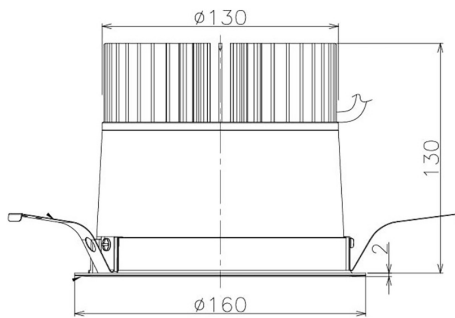

Item no. DD098-4540DB9027

Series Name: Φ 150 Spark

Dark Mirror Reflector

Installation	Recessed mount
Type	Φ 150 Spark
Fixture wattage	44.3W
Beam angle	59 deg
Color Temp.	2700K
CRI	Ra>90
Luminous	3417 lm
Body	Die-cast aluminum alloy
Body finish	N/A
Trim finish	Black
Reflector finish	Dark Mirror
IP Rate	IP20
Light source	COB module
Input Voltage	AC220~240V
Dimming Type	Non-Dimmable
Certificate	CE, CCC
Cut Hole	150mm

Height (Weight)	
65.3W	152 (1.5kg)
48.5W	152 (1.5kg)
44.3W	132 (1.3kg)
33.8W	132 (1.3kg)
30.3W	132 (1.3kg)
23.0W	102 (1.0kg)