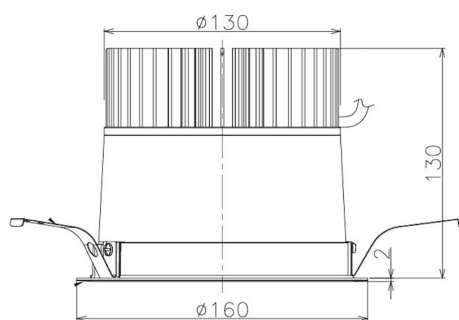

Item no. DD098-4540DB9030

Series Name: Φ 150 Spark

Dark Mirror Reflector

Installation	Recessed mount
Type	
Fixture wattage	44.3W
Beam angle	59 deg
Color Temp.	3000K
CRI	Ra>90
Luminous	3559 lm
Body	Die-cast aluminum alloy
Body finish	N/A
Trim finish	Black
Reflector finish	Dark Mirror
IP Rate	IP20
Light source	COB module
Input Voltage	AC220~240V
Dimming Type	Non-Dimmable
Certificate	CE, CCC
Cut Hole	150mm

Height (Weight)	
65.3W	152 (1.5kg)
48.5W	152 (1.5kg)
44.3W	132 (1.3kg)
33.8W	132 (1.3kg)
30.3W	132 (1.3kg)
23.0W	102 (1.0kg)