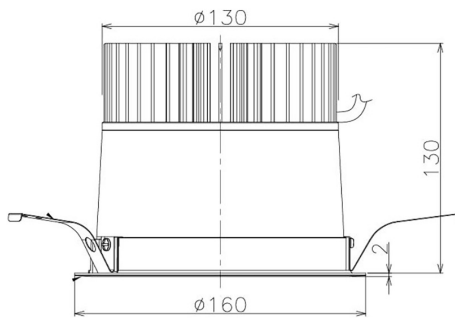

Item no. DD098-4540DB9030

Series Name:  $\Phi$ 150 Spark

Dark Mirror Reflector

Installation	Recessed mount
Type	
Fixture wattage	44.3W
Beam angle	59 deg
Color Temp.	3000K
CRI	Ra>90
Luminous	3559 lm
Body	Die-cast aluminum alloy
Body finish	N/A
Trim finish	Black
Reflector finish	Dark Mirror
IP Rate	IP20
Light source	COB module
Input Voltage	AC220~240V
Dimming Type	Non-Dimmable
Certificate	CE, CCC
Cut Hole	150mm

Height (Weight)	
65.3W	152 (1.5kg)
48.5W	152 (1.5kg)
44.3W	132 (1.3kg)
33.8W	132 (1.3kg)
30.3W	132 (1.3kg)
23.0W	102 (1.0kg)