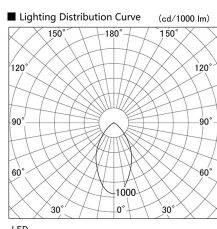

Item no. DD098-4540DB9030

Series Name: Φ 150 Spark

Dark Mirror Reflector

Installation	Recessed mount
Type	
Fixture wattage	44.3W
Beam angle	59 deg
Color Temp.	3000K
CRI	Ra>90
Luminous	3559 lm
Body	Die-cast aluminum alloy
Body finish	N/A
Trim finish	Black
Reflector finish	Dark Mirror
IP Rate	IP20
Light source	COB module
Input Voltage	AC220~240V
Dimming Type	Non-Dimmable
Certificate	CE, CCC
Cut Hole	150mm

Height (Weight)	
65.3W	152 (1.5kg)
48.5W	152 (1.5kg)
44.3W	132 (1.3kg)
33.8W	132 (1.3kg)
30.3W	132 (1.3kg)
23.0W	102 (1.0kg)