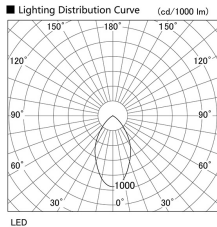

Item no. DD098-4540DB9030

Series Name:  $\Phi$ 150 Spark

Dark Mirror Reflector

Installation	Recessed mount
Type	
Fixture wattage	44.3W
Beam angle	59 deg
Color Temp.	3000K
CRI	Ra>90
Luminous	3559 lm
Body	Die-cast aluminum alloy
Body finish	N/A
Trim finish	Black
Reflector finish	Dark Mirror
IP Rate	IP20
Light source	COB module
Input Voltage	AC220~240V
Dimming Type	Non-Dimmable
Certificate	CE, CCC
Cut Hole	150mm

Height (Weight)	
65.3W	152 (1.5kg)
48.5W	152 (1.5kg)
44.3W	132 (1.3kg)
33.8W	132 (1.3kg)
30.3W	132 (1.3kg)
23.0W	102 (1.0kg)