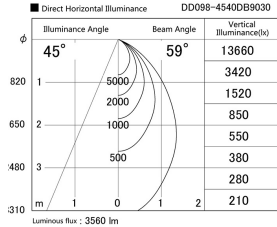

Item no. DD098-4540DB9030

Series Name:  $\Phi$ 150 Spark

Dark Mirror Reflector

Installation	Recessed mount
Type	
Fixture wattage	44.3W
Beam angle	59 deg
Color Temp.	3000K
CRI	Ra>90
Luminous	3559 lm
Body	Die-cast aluminum alloy
Body finish	N/A
Trim finish	Black
Reflector finish	Dark Mirror
IP Rate	IP20
Light source	COB module
Input Voltage	AC220~240V
Dimming Type	Non-Dimmable
Certificate	CE, CCC
Cut Hole	150mm

Height (Weight)	
65.3W	152 (1.5kg)
48.5W	152 (1.5kg)
44.3W	132 (1.3kg)
33.8W	132 (1.3kg)
30.3W	132 (1.3kg)
23.0W	102 (1.0kg)