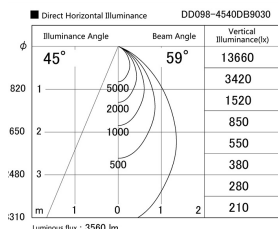

Item no. DD098-4540DB9030

Series Name: Φ 150 Spark

Dark Mirror Reflector

Installation	Recessed mount
Type	
Fixture wattage	44.3W
Beam angle	59 deg
Color Temp.	3000K
CRI	Ra>90
Luminous	3559 lm
Body	Die-cast aluminum alloy
Body finish	N/A
Trim finish	Black
Reflector finish	Dark Mirror
IP Rate	IP20
Light source	COB module
Input Voltage	AC220~240V
Dimming Type	Non-Dimmable
Certificate	CE, CCC
Cut Hole	150mm

Height (Weight)	
65.3W	152 (1.5kg)
48.5W	152 (1.5kg)
44.3W	132 (1.3kg)
33.8W	132 (1.3kg)
30.3W	132 (1.3kg)
23.0W	102 (1.0kg)