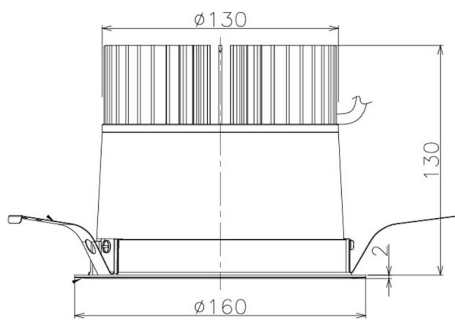

Item no. DD098-4540DB9035

Series Name: Φ 150 Spark

Dark Mirror Reflector

Installation	Recessed mount
Type	Φ 150 Spark
Fixture wattage	44.3W
Beam angle	59 deg
Color Temp.	3500K
CRI	Ra>90
Luminous	3630 lm
Body	Die-cast aluminum alloy
Body finish	N/A
Trim finish	Black
Reflector finish	Dark Mirror
IP Rate	IP20
Light source	COB module
Input Voltage	AC220~240V
Dimming Type	Non-Dimmable
Certificate	CE, CCC
Cut Hole	150mm

Height (Weight)	
65.3W	152 (1.5kg)
48.5W	152 (1.5kg)
44.3W	132 (1.3kg)
33.8W	132 (1.3kg)
30.3W	132 (1.3kg)
23.0W	102 (1.0kg)