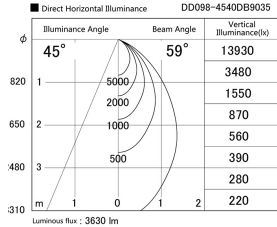

Item no. DD098-4540DB9035

Series Name: Φ 150 Spark

Dark Mirror Reflector

Installation	Recessed mount
Type	
Fixture wattage	44.3W
Beam angle	59 deg
Color Temp.	3500K
CRI	Ra>90
Luminous	3630 lm
Body	Die-cast aluminum alloy
Body finish	N/A
Trim finish	Black
Reflector finish	Dark Mirror
IP Rate	IP20
Light source	COB module
Input Voltage	AC220~240V
Dimming Type	Non-Dimmable
Certificate	CE, CCC
Cut Hole	150mm

Height (Weight)	
65.3W	152 (1.5kg)
48.5W	152 (1.5kg)
44.3W	132 (1.3kg)
33.8W	132 (1.3kg)
30.3W	132 (1.3kg)
23.0W	102 (1.0kg)