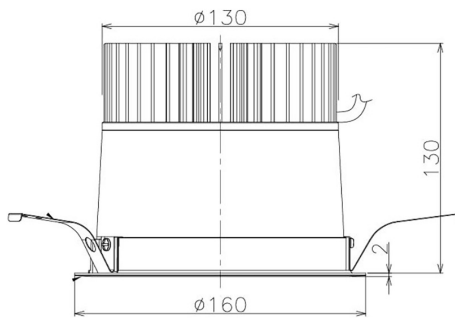

Item no. DD098-4540DB9035

Series Name: Φ 150 Spark

Dark Mirror Reflector

Installation	Recessed mount
Type	
Fixture wattage	44.3W
Beam angle	59 deg
Color Temp.	3500K
CRI	Ra>90
Luminous	3630 lm
Body	Die-cast aluminum alloy
Body finish	N/A
Trim finish	Black
Reflector finish	Dark Mirror
IP Rate	IP20
Light source	COB module
Input Voltage	AC220~240V
Dimming Type	Non-Dimmable
Certificate	CE, CCC
Cut Hole	150mm

Height (Weight)	
65.3W	152 (1.5kg)
48.5W	152 (1.5kg)
44.3W	132 (1.3kg)
33.8W	132 (1.3kg)
30.3W	132 (1.3kg)
23.0W	102 (1.0kg)