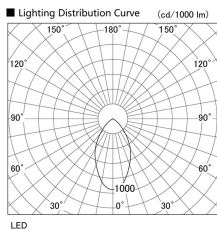

Item no. DD098-4540DB9035

Series Name: Φ 150 Spark

Dark Mirror Reflector

Installation	Recessed mount
Type	Φ 150 Spark
Fixture wattage	44.3W
Beam angle	59 deg
Color Temp.	3500K
CRI	Ra>90
Luminous	3630 lm
Body	Die-cast aluminum alloy
Body finish	N/A
Trim finish	Black
Reflector finish	Dark Mirror
IP Rate	IP20
Light source	COB module
Input Voltage	AC220~240V
Dimming Type	Non-Dimmable
Certificate	CE, CCC
Cut Hole	150mm

Height (Weight)	
65.3W	152 (1.5kg)
48.5W	152 (1.5kg)
44.3W	132 (1.3kg)
33.8W	132 (1.3kg)
30.3W	132 (1.3kg)
23.0W	102 (1.0kg)