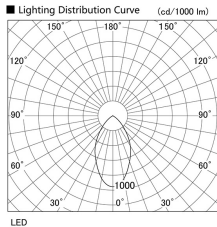

Item no. DD098-4540DB9035

Series Name: Φ 150 Spark

Dark Mirror Reflector

Installation	Recessed mount
Type	
Fixture wattage	44.3W
Beam angle	59 deg
Color Temp.	3500K
CRI	Ra>90
Luminous	3630 lm
Body	Die-cast aluminum alloy
Body finish	N/A
Trim finish	Black
Reflector finish	Dark Mirror
IP Rate	IP20
Light source	COB module
Input Voltage	AC220~240V
Dimming Type	Non-Dimmable
Certificate	CE, CCC
Cut Hole	150mm

Height (Weight)	
65.3W	152 (1.5kg)
48.5W	152 (1.5kg)
44.3W	132 (1.3kg)
33.8W	132 (1.3kg)
30.3W	132 (1.3kg)
23.0W	102 (1.0kg)