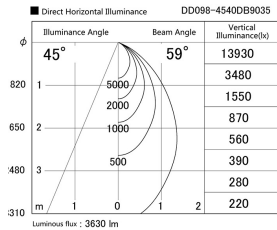

Item no. DD098-4540DB9035

Series Name: Φ 150 Spark

Dark Mirror Reflector

Installation	Recessed mount
Type	Φ 150 Spark
Fixture wattage	44.3W
Beam angle	59 deg
Color Temp.	3500K
CRI	Ra>90
Luminous	3630 lm
Body	Die-cast aluminum alloy
Body finish	N/A
Trim finish	Black
Reflector finish	Dark Mirror
IP Rate	IP20
Light source	COB module
Input Voltage	AC220~240V
Dimming Type	Non-Dimmable
Certificate	CE, CCC
Cut Hole	150mm

Height (Weight)	
65.3W	152 (1.5kg)
48.5W	152 (1.5kg)
44.3W	132 (1.3kg)
33.8W	132 (1.3kg)
30.3W	132 (1.3kg)
23.0W	102 (1.0kg)