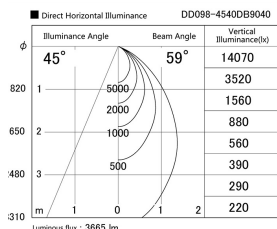

Item no. DD098-4540DB9040

Series Name: Φ 150 Spark

Dark Mirror Reflector

Installation	Recessed mount
Type	Φ 150 Spark
Fixture wattage	44.3W
Beam angle	59 deg
Color Temp.	4000K
CRI	Ra>90
Luminous	3666 lm
Body	Die-cast aluminum alloy
Body finish	N/A
Trim finish	Black
Reflector finish	Dark Mirror
IP Rate	IP20
Light source	COB module
Input Voltage	AC220~240V
Dimming Type	Non-Dimmable
Certificate	CE, CCC
Cut Hole	150mm

Height (Weight)	
65.3W	152 (1.5kg)
48.5W	152 (1.5kg)
44.3W	132 (1.3kg)
33.8W	132 (1.3kg)
30.3W	132 (1.3kg)
23.0W	102 (1.0kg)