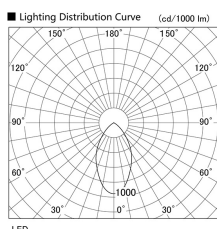

Item no. DD098-4540DB9040

Series Name: Φ 150 Spark

Dark Mirror Reflector

Installation	Recessed mount
Type	Φ 150 Spark
Fixture wattage	44.3W
Beam angle	59 deg
Color Temp.	4000K
CRI	Ra>90
Luminous	3666 lm
Body	Die-cast aluminum alloy
Body finish	N/A
Trim finish	Black
Reflector finish	Dark Mirror
IP Rate	IP20
Light source	COB module
Input Voltage	AC220~240V
Dimming Type	Non-Dimmable
Certificate	CE, CCC
Cut Hole	150mm

Height (Weight)	
65.3W	152 (1.5kg)
48.5W	152 (1.5kg)
44.3W	132 (1.3kg)
33.8W	132 (1.3kg)
30.3W	132 (1.3kg)
23.0W	102 (1.0kg)