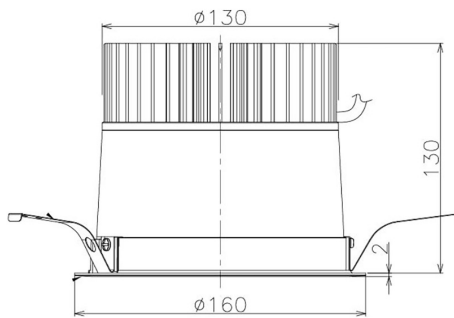

Item no. DD098-4540DB9040

Series Name: Φ 150 Spark

Dark Mirror Reflector

Installation	Recessed mount
Type	
Fixture wattage	44.3W
Beam angle	59 deg
Color Temp.	4000K
CRI	Ra>90
Luminous	3666 lm
Body	Die-cast aluminum alloy
Body finish	N/A
Trim finish	Black
Reflector finish	Dark Mirror
IP Rate	IP20
Light source	COB module
Input Voltage	AC220~240V
Dimming Type	Non-Dimmable
Certificate	CE, CCC
Cut Hole	150mm

Height (Weight)	
65.3W	152 (1.5kg)
48.5W	152 (1.5kg)
44.3W	132 (1.3kg)
33.8W	132 (1.3kg)
30.3W	132 (1.3kg)
23.0W	102 (1.0kg)