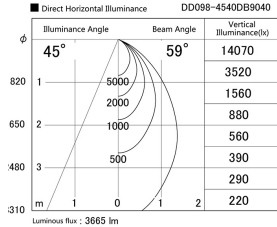

Item no. DD098-4540DB9040

Series Name: Φ 150 Spark

Dark Mirror Reflector

Installation	Recessed mount
Type	
Fixture wattage	44.3W
Beam angle	59 deg
Color Temp.	4000K
CRI	Ra>90
Luminous	3666 lm
Body	Die-cast aluminum alloy
Body finish	N/A
Trim finish	Black
Reflector finish	Dark Mirror
IP Rate	IP20
Light source	COB module
Input Voltage	AC220~240V
Dimming Type	Non-Dimmable
Certificate	CE, CCC
Cut Hole	150mm

Height (Weight)	
65.3W	152 (1.5kg)
48.5W	152 (1.5kg)
44.3W	132 (1.3kg)
33.8W	132 (1.3kg)
30.3W	132 (1.3kg)
23.0W	102 (1.0kg)