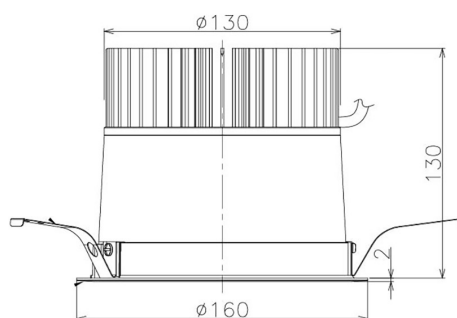

Item no. DD098-4540DB9040

Series Name: Φ 150 Spark

Dark Mirror Reflector

Installation	Recessed mount
Type	Φ 150 Spark
Fixture wattage	44.3W
Beam angle	59 deg
Color Temp.	4000K
CRI	Ra>90
Luminous	3666 lm
Body	Die-cast aluminum alloy
Body finish	N/A
Trim finish	Black
Reflector finish	Dark Mirror
IP Rate	IP20
Light source	COB module
Input Voltage	AC220~240V
Dimming Type	Non-Dimmable
Certificate	CE, CCC
Cut Hole	150mm

Height (Weight)	
65.3W	152 (1.5kg)
48.5W	152 (1.5kg)
44.3W	132 (1.3kg)
33.8W	132 (1.3kg)
30.3W	132 (1.3kg)
23.0W	102 (1.0kg)