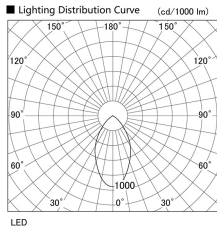

Item no. DD098-4540DB9040

Series Name: Φ 150 Spark

Dark Mirror Reflector

Installation	Recessed mount
Type	
Fixture wattage	44.3W
Beam angle	59 deg
Color Temp.	4000K
CRI	Ra>90
Luminous	3666 lm
Body	Die-cast aluminum alloy
Body finish	N/A
Trim finish	Black
Reflector finish	Dark Mirror
IP Rate	IP20
Light source	COB module
Input Voltage	AC220~240V
Dimming Type	Non-Dimmable
Certificate	CE, CCC
Cut Hole	150mm

Height (Weight)	
65.3W	152 (1.5kg)
48.5W	152 (1.5kg)
44.3W	132 (1.3kg)
33.8W	132 (1.3kg)
30.3W	132 (1.3kg)
23.0W	102 (1.0kg)