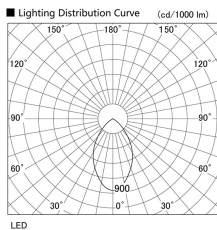

Item no. DD098-4560DB9027

Series Name: Φ 150 Spark

Dark Mirror Reflector

Installation	Recessed mount
Type	Φ 150 Spark
Fixture wattage	44.3W
Beam angle	64 deg
Color Temp.	2700K
CRI	Ra>90
Luminous	3638 lm
Body	Die-cast aluminum alloy
Body finish	N/A
Trim finish	Black
Reflector finish	Dark Mirror
IP Rate	IP20
Light source	COB module
Input Voltage	AC220~240V
Dimming Type	Non-Dimmable
Certificate	CE, CCC
Cut Hole	150mm

Height (Weight)	
65.3W	152 (1.5kg)
48.5W	152 (1.5kg)
44.3W	132 (1.3kg)
33.8W	132 (1.3kg)
30.3W	132 (1.3kg)
23.0W	102 (1.0kg)