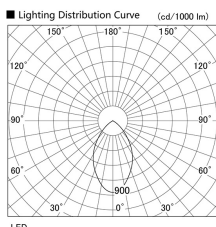

Item no. DD098-4560DB9027

Series Name: Φ 150 Spark

Dark Mirror Reflector

Installation	Recessed mount
Type	
Fixture wattage	44.3W
Beam angle	64 deg
Color Temp.	2700K
CRI	Ra>90
Luminous	3638 lm
Body	Die-cast aluminum alloy
Body finish	N/A
Trim finish	Black
Reflector finish	Dark Mirror
IP Rate	IP20
Light source	COB module
Input Voltage	AC220~240V
Dimming Type	Non-Dimmable
Certificate	CE, CCC
Cut Hole	150mm

Height (Weight)	
65.3W	152 (1.5kg)
48.5W	152 (1.5kg)
44.3W	132 (1.3kg)
33.8W	132 (1.3kg)
30.3W	132 (1.3kg)
23.0W	102 (1.0kg)