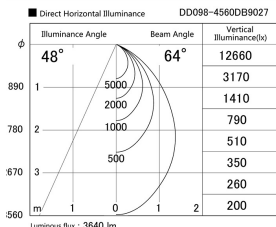

Item no. DD098-4560DB9027

Series Name: Φ 150 Spark

Dark Mirror Reflector

Installation	Recessed mount
Type	
Fixture wattage	44.3W
Beam angle	64 deg
Color Temp.	2700K
CRI	Ra>90
Luminous	3638 lm
Body	Die-cast aluminum alloy
Body finish	N/A
Trim finish	Black
Reflector finish	Dark Mirror
IP Rate	IP20
Light source	COB module
Input Voltage	AC220~240V
Dimming Type	Non-Dimmable
Certificate	CE, CCC
Cut Hole	150mm

Height (Weight)	
65.3W	152 (1.5kg)
48.5W	152 (1.5kg)
44.3W	132 (1.3kg)
33.8W	132 (1.3kg)
30.3W	132 (1.3kg)
23.0W	102 (1.0kg)