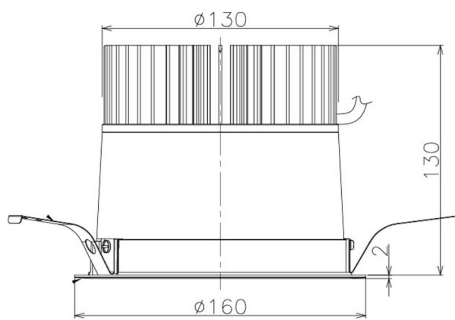

Item no. DD098-4560DB9027

Series Name: Φ 150 Spark

Dark Mirror Reflector

Installation	Recessed mount
Type	Φ 150 Spark
Fixture wattage	44.3W
Beam angle	64 deg
Color Temp.	2700K
CRI	Ra>90
Luminous	3638 lm
Body	Die-cast aluminum alloy
Body finish	N/A
Trim finish	Black
Reflector finish	Dark Mirror
IP Rate	IP20
Light source	COB module
Input Voltage	AC220~240V
Dimming Type	Non-Dimmable
Certificate	CE, CCC
Cut Hole	150mm

Height (Weight)	
65.3W	152 (1.5kg)
48.5W	152 (1.5kg)
44.3W	132 (1.3kg)
33.8W	132 (1.3kg)
30.3W	132 (1.3kg)
23.0W	102 (1.0kg)