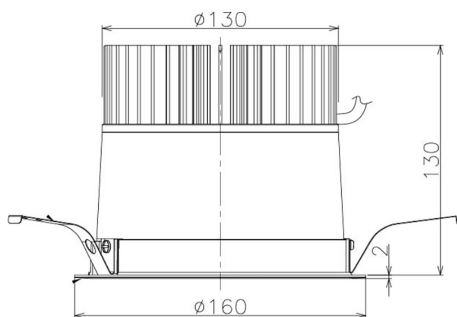

Item no. DD098-4560DB9027

Series Name: Φ 150 Spark

Dark Mirror Reflector

Installation	Recessed mount
Type	
Fixture wattage	44.3W
Beam angle	64 deg
Color Temp.	2700K
CRI	Ra>90
Luminous	3638 lm
Body	Die-cast aluminum alloy
Body finish	N/A
Trim finish	Black
Reflector finish	Dark Mirror
IP Rate	IP20
Light source	COB module
Input Voltage	AC220~240V
Dimming Type	Non-Dimmable
Certificate	CE, CCC
Cut Hole	150mm

Height (Weight)	
65.3W	152 (1.5kg)
48.5W	152 (1.5kg)
44.3W	132 (1.3kg)
33.8W	132 (1.3kg)
30.3W	132 (1.3kg)
23.0W	102 (1.0kg)