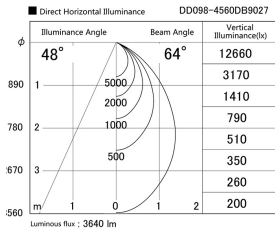

Item no. DD098-4560DB9027

Series Name: Φ 150 Spark

Dark Mirror Reflector

Installation	Recessed mount
Type	Φ 150 Spark
Fixture wattage	44.3W
Beam angle	64 deg
Color Temp.	2700K
CRI	Ra>90
Luminous	3638 lm
Body	Die-cast aluminum alloy
Body finish	N/A
Trim finish	Black
Reflector finish	Dark Mirror
IP Rate	IP20
Light source	COB module
Input Voltage	AC220~240V
Dimming Type	Non-Dimmable
Certificate	CE, CCC
Cut Hole	150mm

Height (Weight)	
65.3W	152 (1.5kg)
48.5W	152 (1.5kg)
44.3W	132 (1.3kg)
33.8W	132 (1.3kg)
30.3W	132 (1.3kg)
23.0W	102 (1.0kg)