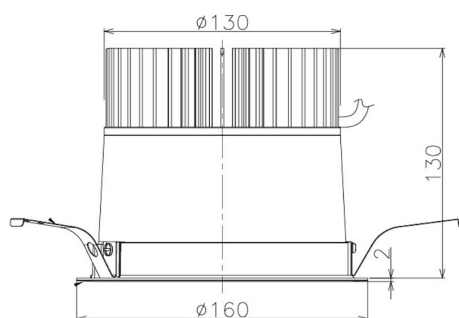

Item no. DD098-4560DB9030

Series Name:  $\Phi$ 150 Spark

Dark Mirror Reflector

Installation	Recessed mount
Type	
Fixture wattage	44.3W
Beam angle	64 deg
Color Temp.	3000K
CRI	Ra>90
Luminous	3790 lm
Body	Die-cast aluminum alloy
Body finish	N/A
Trim finish	Black
Reflector finish	Dark Mirror
IP Rate	IP20
Light source	COB module
Input Voltage	AC220~240V
Dimming Type	Non-Dimmable
Certificate	CE, CCC
Cut Hole	150mm

Height (Weight)	
65.3W	152 (1.5kg)
48.5W	152 (1.5kg)
44.3W	132 (1.3kg)
33.8W	132 (1.3kg)
30.3W	132 (1.3kg)
23.0W	102 (1.0kg)