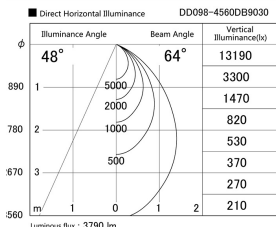

Item no. DD098-4560DB9030

Series Name:  $\Phi$ 150 Spark

Dark Mirror Reflector

Installation	Recessed mount
Type	$\Phi$ 150 Spark
Fixture wattage	44.3W
Beam angle	64 deg
Color Temp.	3000K
CRI	Ra>90
Luminous	3790 lm
Body	Die-cast aluminum alloy
Body finish	N/A
Trim finish	Black
Reflector finish	Dark Mirror
IP Rate	IP20
Light source	COB module
Input Voltage	AC220~240V
Dimming Type	Non-Dimmable
Certificate	CE, CCC
Cut Hole	150mm

Height (Weight)	
65.3W	152 (1.5kg)
48.5W	152 (1.5kg)
44.3W	132 (1.3kg)
33.8W	132 (1.3kg)
30.3W	132 (1.3kg)
23.0W	102 (1.0kg)