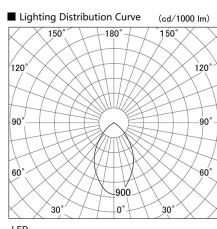

Item no. DD098-4560DB9030

Series Name:  $\Phi$ 150 Spark

Dark Mirror Reflector

Installation	Recessed mount
Type	
Fixture wattage	44.3W
Beam angle	64 deg
Color Temp.	3000K
CRI	Ra>90
Luminous	3790 lm
Body	Die-cast aluminum alloy
Body finish	N/A
Trim finish	Black
Reflector finish	Dark Mirror
IP Rate	IP20
Light source	COB module
Input Voltage	AC220~240V
Dimming Type	Non-Dimmable
Certificate	CE, CCC
Cut Hole	150mm

Height (Weight)	
65.3W	152 (1.5kg)
48.5W	152 (1.5kg)
44.3W	132 (1.3kg)
33.8W	132 (1.3kg)
30.3W	132 (1.3kg)
23.0W	102 (1.0kg)