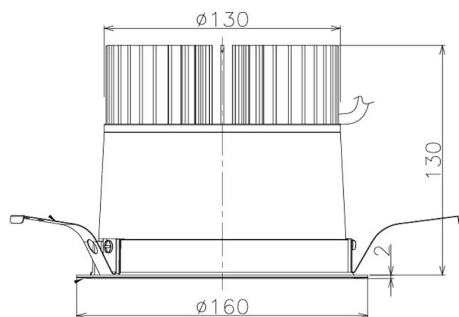

Item no. DD098-4560DB9030

Series Name:  $\Phi$ 150 Spark

Dark Mirror Reflector

Installation	Recessed mount
Type	$\Phi$ 150 Spark
Fixture wattage	44.3W
Beam angle	64 deg
Color Temp.	3000K
CRI	Ra>90
Luminous	3790 lm
Body	Die-cast aluminum alloy
Body finish	N/A
Trim finish	Black
Reflector finish	Dark Mirror
IP Rate	IP20
Light source	COB module
Input Voltage	AC220~240V
Dimming Type	Non-Dimmable
Certificate	CE, CCC
Cut Hole	150mm

Height (Weight)	
65.3W	152 (1.5kg)
48.5W	152 (1.5kg)
44.3W	132 (1.3kg)
33.8W	132 (1.3kg)
30.3W	132 (1.3kg)
23.0W	102 (1.0kg)