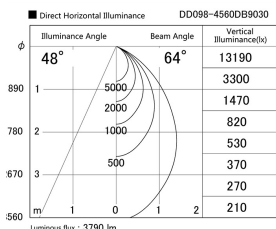

Item no. DD098-4560DB9030

Series Name:  $\Phi$ 150 Spark

Dark Mirror Reflector

Installation	Recessed mount
Type	
Fixture wattage	44.3W
Beam angle	64 deg
Color Temp.	3000K
CRI	Ra>90
Luminous	3790 lm
Body	Die-cast aluminum alloy
Body finish	N/A
Trim finish	Black
Reflector finish	Dark Mirror
IP Rate	IP20
Light source	COB module
Input Voltage	AC220~240V
Dimming Type	Non-Dimmable
Certificate	CE, CCC
Cut Hole	150mm

Height (Weight)	
65.3W	152 (1.5kg)
48.5W	152 (1.5kg)
44.3W	132 (1.3kg)
33.8W	132 (1.3kg)
30.3W	132 (1.3kg)
23.0W	102 (1.0kg)