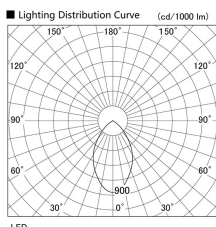

Item no. DD098-4560DB9030

Series Name:  $\Phi$ 150 Spark

Dark Mirror Reflector

Installation	Recessed mount
Type	$\Phi$ 150 Spark
Fixture wattage	44.3W
Beam angle	64 deg
Color Temp.	3000K
CRI	Ra>90
Luminous	3790 lm
Body	Die-cast aluminum alloy
Body finish	N/A
Trim finish	Black
Reflector finish	Dark Mirror
IP Rate	IP20
Light source	COB module
Input Voltage	AC220~240V
Dimming Type	Non-Dimmable
Certificate	CE, CCC
Cut Hole	150mm

Height (Weight)	
65.3W	152 (1.5kg)
48.5W	152 (1.5kg)
44.3W	132 (1.3kg)
33.8W	132 (1.3kg)
30.3W	132 (1.3kg)
23.0W	102 (1.0kg)