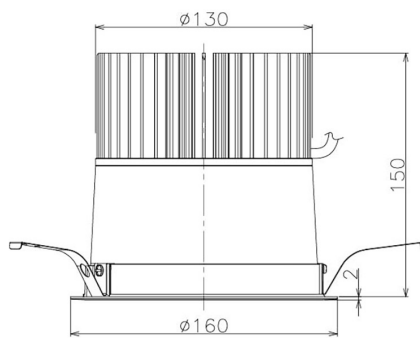

Item no. DD098-5020DB9027

Series Name: Φ 150 Spark

Dark Mirror Reflector

Installation	Recessed mount
Type	Φ 150 Spark
Fixture wattage	48.5W
Beam angle	25 deg
Color Temp.	2700K
CRI	Ra>90
Luminous	4315 lm
Body	Die-cast aluminum alloy
Body finish	N/A
Trim finish	Black
Reflector finish	Dark Mirror
IP Rate	IP20
Light source	COB module
Input Voltage	AC220~240V
Dimming Type	Non-Dimmable
Certificate	CE, CCC
Cut Hole	150mm

Height (Weight)	
65.3W	152 (1.5kg)
48.5W	152 (1.5kg)
44.3W	132 (1.3kg)
33.8W	132 (1.3kg)
30.3W	132 (1.3kg)
23.0W	102 (1.0kg)