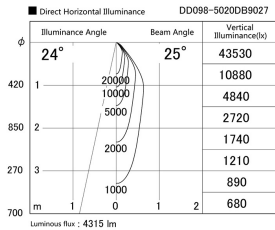

Item no. DD098-5020DB9027

Series Name: Φ 150 Spark

Dark Mirror Reflector

Installation	Recessed mount
Type	
Fixture wattage	48.5W
Beam angle	25 deg
Color Temp.	2700K
CRI	Ra>90
Luminous	4315 lm
Body	Die-cast aluminum alloy
Body finish	N/A
Trim finish	Black
Reflector finish	Dark Mirror
IP Rate	IP20
Light source	COB module
Input Voltage	AC220~240V
Dimming Type	Non-Dimmable
Certificate	CE, CCC
Cut Hole	150mm

Height (Weight)	
65.3W	152 (1.5kg)
48.5W	152 (1.5kg)
44.3W	132 (1.3kg)
33.8W	132 (1.3kg)
30.3W	132 (1.3kg)
23.0W	102 (1.0kg)