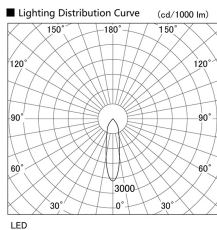

Item no. DD098-5020DB9027

Series Name: Φ 150 Spark

Dark Mirror Reflector

Installation	Recessed mount
Type	
Fixture wattage	48.5W
Beam angle	25 deg
Color Temp.	2700K
CRI	Ra>90
Luminous	4315 lm
Body	Die-cast aluminum alloy
Body finish	N/A
Trim finish	Black
Reflector finish	Dark Mirror
IP Rate	IP20
Light source	COB module
Input Voltage	AC220~240V
Dimming Type	Non-Dimmable
Certificate	CE, CCC
Cut Hole	150mm

Height (Weight)	
65.3W	152 (1.5kg)
48.5W	152 (1.5kg)
44.3W	132 (1.3kg)
33.8W	132 (1.3kg)
30.3W	132 (1.3kg)
23.0W	102 (1.0kg)