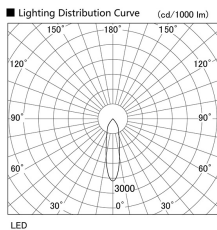

Item no. DD098-5020DB9027

Series Name: Φ 150 Spark

Dark Mirror Reflector

Installation	Recessed mount
Type	Φ 150 Spark
Fixture wattage	48.5W
Beam angle	25 deg
Color Temp.	2700K
CRI	Ra>90
Luminous	4315 lm
Body	Die-cast aluminum alloy
Body finish	N/A
Trim finish	Black
Reflector finish	Dark Mirror
IP Rate	IP20
Light source	COB module
Input Voltage	AC220~240V
Dimming Type	Non-Dimmable
Certificate	CE, CCC
Cut Hole	150mm

Height (Weight)	
65.3W	152 (1.5kg)
48.5W	152 (1.5kg)
44.3W	132 (1.3kg)
33.8W	132 (1.3kg)
30.3W	132 (1.3kg)
23.0W	102 (1.0kg)