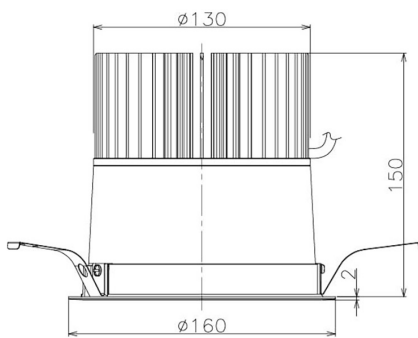

Item no. DD098-5020DB9027

Series Name: Φ 150 Spark

Dark Mirror Reflector

Installation	Recessed mount
Type	
Fixture wattage	48.5W
Beam angle	25 deg
Color Temp.	2700K
CRI	Ra>90
Luminous	4315 lm
Body	Die-cast aluminum alloy
Body finish	N/A
Trim finish	Black
Reflector finish	Dark Mirror
IP Rate	IP20
Light source	COB module
Input Voltage	AC220~240V
Dimming Type	Non-Dimmable
Certificate	CE, CCC
Cut Hole	150mm

Height (Weight)	
65.3W	152 (1.5kg)
48.5W	152 (1.5kg)
44.3W	132 (1.3kg)
33.8W	132 (1.3kg)
30.3W	132 (1.3kg)
23.0W	102 (1.0kg)