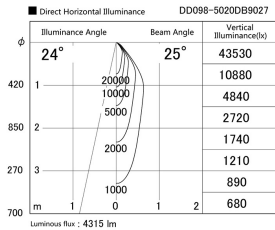

Item no. DD098-5020DB9027

Series Name: Φ 150 Spark

Dark Mirror Reflector

Installation	Recessed mount
Type	Φ 150 Spark
Fixture wattage	48.5W
Beam angle	25 deg
Color Temp.	2700K
CRI	Ra>90
Luminous	4315 lm
Body	Die-cast aluminum alloy
Body finish	N/A
Trim finish	Black
Reflector finish	Dark Mirror
IP Rate	IP20
Light source	COB module
Input Voltage	AC220~240V
Dimming Type	Non-Dimmable
Certificate	CE, CCC
Cut Hole	150mm

Height (Weight)	
65.3W	152 (1.5kg)
48.5W	152 (1.5kg)
44.3W	132 (1.3kg)
33.8W	132 (1.3kg)
30.3W	132 (1.3kg)
23.0W	102 (1.0kg)