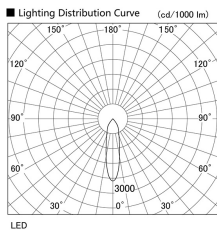

Item no. DD098-5020DB9030

Series Name:  $\Phi$ 150 Spark

Dark Mirror Reflector

|                  |                         |
|------------------|-------------------------|
| Installation     | Recessed mount          |
| Type             | $\Phi$ 150 Spark        |
| Fixture wattage  | 48.5W                   |
| Beam angle       | 25 deg                  |
| Color Temp.      | 3000K                   |
| CRI              | Ra>90                   |
| Luminous         | 4494 lm                 |
| Body             | Die-cast aluminum alloy |
| Body finish      | N/A                     |
| Trim finish      | Black                   |
| Reflector finish | Dark Mirror             |
| IP Rate          | IP20                    |
| Light source     | COB module              |
| Input Voltage    | AC220~240V              |
| Dimming Type     | Non-Dimmable            |
| Certificate      | CE, CCC                 |
| Cut Hole         | 150mm                   |

| Height (Weight) |             |
|-----------------|-------------|
| 65.3W           | 152 (1.5kg) |
| 48.5W           | 152 (1.5kg) |
| 44.3W           | 132 (1.3kg) |
| 33.8W           | 132 (1.3kg) |
| 30.3W           | 132 (1.3kg) |
| 23.0W           | 102 (1.0kg) |