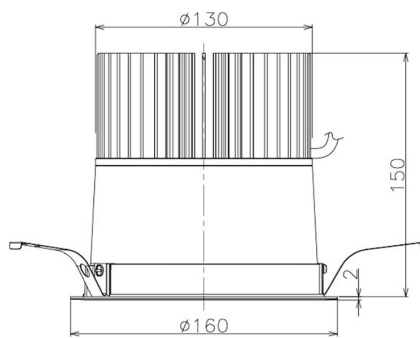

Item no. DD098-5020DB9030

Series Name:  $\Phi$ 150 Spark

Dark Mirror Reflector

|                  |                         |
|------------------|-------------------------|
| Installation     | Recessed mount          |
| Type             | $\Phi$ 150 Spark        |
| Fixture wattage  | 48.5W                   |
| Beam angle       | 25 deg                  |
| Color Temp.      | 3000K                   |
| CRI              | Ra>90                   |
| Luminous         | 4494 lm                 |
| Body             | Die-cast aluminum alloy |
| Body finish      | N/A                     |
| Trim finish      | Black                   |
| Reflector finish | Dark Mirror             |
| IP Rate          | IP20                    |
| Light source     | COB module              |
| Input Voltage    | AC220~240V              |
| Dimming Type     | Non-Dimmable            |
| Certificate      | CE, CCC                 |
| Cut Hole         | 150mm                   |

| Height (Weight) |             |
|-----------------|-------------|
| 65.3W           | 152 (1.5kg) |
| 48.5W           | 152 (1.5kg) |
| 44.3W           | 132 (1.3kg) |
| 33.8W           | 132 (1.3kg) |
| 30.3W           | 132 (1.3kg) |
| 23.0W           | 102 (1.0kg) |