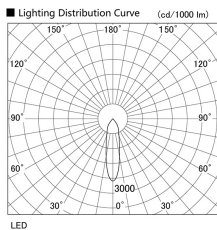

Item no. DD098-5020DB9030

Series Name: Φ 150 Spark

Dark Mirror Reflector

Installation	Recessed mount
Type	
Fixture wattage	48.5W
Beam angle	25 deg
Color Temp.	3000K
CRI	Ra>90
Luminous	4494 lm
Body	Die-cast aluminum alloy
Body finish	N/A
Trim finish	Black
Reflector finish	Dark Mirror
IP Rate	IP20
Light source	COB module
Input Voltage	AC220~240V
Dimming Type	Non-Dimmable
Certificate	CE, CCC
Cut Hole	150mm

Height (Weight)	
65.3W	152 (1.5kg)
48.5W	152 (1.5kg)
44.3W	132 (1.3kg)
33.8W	132 (1.3kg)
30.3W	132 (1.3kg)
23.0W	102 (1.0kg)