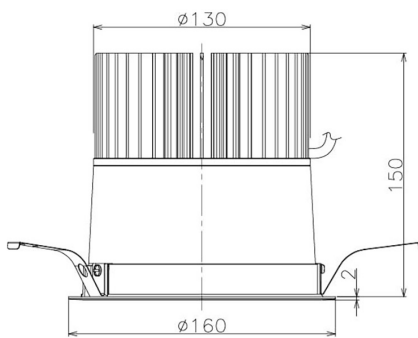

Item no. DD098-5020DB9030

Series Name: Φ 150 Spark

Dark Mirror Reflector

Installation	Recessed mount
Type	
Fixture wattage	48.5W
Beam angle	25 deg
Color Temp.	3000K
CRI	Ra>90
Luminous	4494 lm
Body	Die-cast aluminum alloy
Body finish	N/A
Trim finish	Black
Reflector finish	Dark Mirror
IP Rate	IP20
Light source	COB module
Input Voltage	AC220~240V
Dimming Type	Non-Dimmable
Certificate	CE, CCC
Cut Hole	150mm

Height (Weight)	
65.3W	152 (1.5kg)
48.5W	152 (1.5kg)
44.3W	132 (1.3kg)
33.8W	132 (1.3kg)
30.3W	132 (1.3kg)
23.0W	102 (1.0kg)