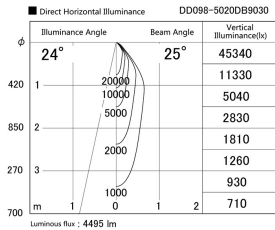

Item no. DD098-5020DB9030

Series Name:  $\Phi$ 150 Spark

Dark Mirror Reflector

|                  |                         |
|------------------|-------------------------|
| Installation     | Recessed mount          |
| Type             | $\Phi$ 150 Spark        |
| Fixture wattage  | 48.5W                   |
| Beam angle       | 25 deg                  |
| Color Temp.      | 3000K                   |
| CRI              | Ra>90                   |
| Luminous         | 4494 lm                 |
| Body             | Die-cast aluminum alloy |
| Body finish      | N/A                     |
| Trim finish      | Black                   |
| Reflector finish | Dark Mirror             |
| IP Rate          | IP20                    |
| Light source     | COB module              |
| Input Voltage    | AC220~240V              |
| Dimming Type     | Non-Dimmable            |
| Certificate      | CE, CCC                 |
| Cut Hole         | 150mm                   |

| Height (Weight) |             |
|-----------------|-------------|
| 65.3W           | 152 (1.5kg) |
| 48.5W           | 152 (1.5kg) |
| 44.3W           | 132 (1.3kg) |
| 33.8W           | 132 (1.3kg) |
| 30.3W           | 132 (1.3kg) |
| 23.0W           | 102 (1.0kg) |