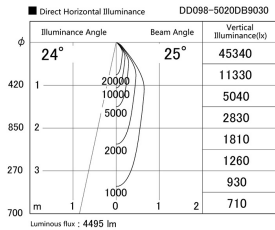

Item no. DD098-5020DB9030

Series Name: Φ 150 Spark

Dark Mirror Reflector

Installation	Recessed mount
Type	
Fixture wattage	48.5W
Beam angle	25 deg
Color Temp.	3000K
CRI	Ra>90
Luminous	4494 lm
Body	Die-cast aluminum alloy
Body finish	N/A
Trim finish	Black
Reflector finish	Dark Mirror
IP Rate	IP20
Light source	COB module
Input Voltage	AC220~240V
Dimming Type	Non-Dimmable
Certificate	CE, CCC
Cut Hole	150mm

Height (Weight)	
65.3W	152 (1.5kg)
48.5W	152 (1.5kg)
44.3W	132 (1.3kg)
33.8W	132 (1.3kg)
30.3W	132 (1.3kg)
23.0W	102 (1.0kg)