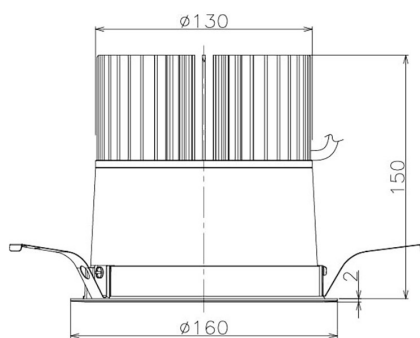

Item no. DD098-5020DB9035

Series Name:  $\Phi$ 150 Spark

Dark Mirror Reflector

Installation	Recessed mount
Type	
Fixture wattage	48.5W
Beam angle	25 deg
Color Temp.	3500K
CRI	Ra>90
Luminous	4584 lm
Body	Die-cast aluminum alloy
Body finish	N/A
Trim finish	Black
Reflector finish	Dark Mirror
IP Rate	IP20
Light source	COB module
Input Voltage	AC220~240V
Dimming Type	Non-Dimmable
Certificate	CE, CCC
Cut Hole	150mm

Height (Weight)	
65.3W	152 (1.5kg)
48.5W	152 (1.5kg)
44.3W	132 (1.3kg)
33.8W	132 (1.3kg)
30.3W	132 (1.3kg)
23.0W	102 (1.0kg)