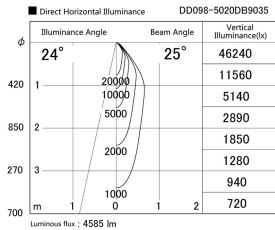

Item no. DD098-5020DB9035

Series Name:  $\Phi$ 150 Spark

Dark Mirror Reflector

Installation	Recessed mount
Type	$\Phi$ 150 Spark
Fixture wattage	48.5W
Beam angle	25 deg
Color Temp.	3500K
CRI	Ra>90
Luminous	4584 lm
Body	Die-cast aluminum alloy
Body finish	N/A
Trim finish	Black
Reflector finish	Dark Mirror
IP Rate	IP20
Light source	COB module
Input Voltage	AC220~240V
Dimming Type	Non-Dimmable
Certificate	CE, CCC
Cut Hole	150mm

Height (Weight)	
65.3W	152 (1.5kg)
48.5W	152 (1.5kg)
44.3W	132 (1.3kg)
33.8W	132 (1.3kg)
30.3W	132 (1.3kg)
23.0W	102 (1.0kg)