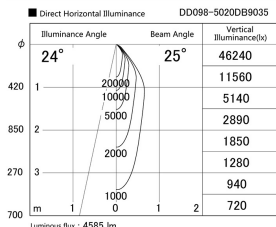

Item no. DD098-5020DB9035

Series Name:  $\Phi$ 150 Spark

Dark Mirror Reflector

Installation	Recessed mount
Type	
Fixture wattage	48.5W
Beam angle	25 deg
Color Temp.	3500K
CRI	Ra>90
Luminous	4584 lm
Body	Die-cast aluminum alloy
Body finish	N/A
Trim finish	Black
Reflector finish	Dark Mirror
IP Rate	IP20
Light source	COB module
Input Voltage	AC220~240V
Dimming Type	Non-Dimmable
Certificate	CE, CCC
Cut Hole	150mm

Height (Weight)	
65.3W	152 (1.5kg)
48.5W	152 (1.5kg)
44.3W	132 (1.3kg)
33.8W	132 (1.3kg)
30.3W	132 (1.3kg)
23.0W	102 (1.0kg)