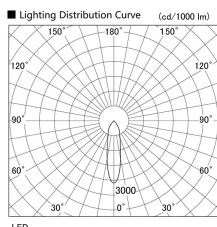

Item no. DD098-5020DB9035

Series Name:  $\Phi$ 150 Spark

Dark Mirror Reflector

Installation	Recessed mount
Type	
Fixture wattage	48.5W
Beam angle	25 deg
Color Temp.	3500K
CRI	Ra>90
Luminous	4584 lm
Body	Die-cast aluminum alloy
Body finish	N/A
Trim finish	Black
Reflector finish	Dark Mirror
IP Rate	IP20
Light source	COB module
Input Voltage	AC220~240V
Dimming Type	Non-Dimmable
Certificate	CE, CCC
Cut Hole	150mm

Height (Weight)	
65.3W	152 (1.5kg)
48.5W	152 (1.5kg)
44.3W	132 (1.3kg)
33.8W	132 (1.3kg)
30.3W	132 (1.3kg)
23.0W	102 (1.0kg)