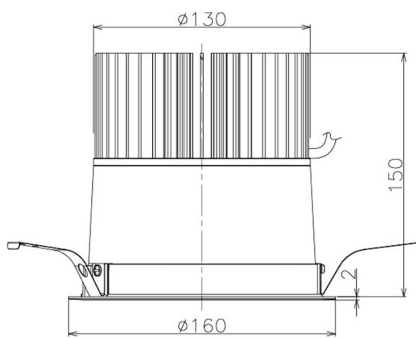

Item no. DD098-5020DB9035

Series Name:  $\Phi$ 150 Spark

Dark Mirror Reflector

Installation	Recessed mount
Type	$\Phi$ 150 Spark
Fixture wattage	48.5W
Beam angle	25 deg
Color Temp.	3500K
CRI	Ra>90
Luminous	4584 lm
Body	Die-cast aluminum alloy
Body finish	N/A
Trim finish	Black
Reflector finish	Dark Mirror
IP Rate	IP20
Light source	COB module
Input Voltage	AC220~240V
Dimming Type	Non-Dimmable
Certificate	CE, CCC
Cut Hole	150mm

Height (Weight)	
65.3W	152 (1.5kg)
48.5W	152 (1.5kg)
44.3W	132 (1.3kg)
33.8W	132 (1.3kg)
30.3W	132 (1.3kg)
23.0W	102 (1.0kg)