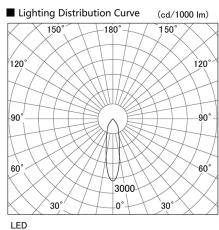

Item no. DD098-5020DB9035

Series Name:  $\Phi$ 150 Spark

Dark Mirror Reflector

Installation	Recessed mount
Type	$\Phi$ 150 Spark
Fixture wattage	48.5W
Beam angle	25 deg
Color Temp.	3500K
CRI	Ra>90
Luminous	4584 lm
Body	Die-cast aluminum alloy
Body finish	N/A
Trim finish	Black
Reflector finish	Dark Mirror
IP Rate	IP20
Light source	COB module
Input Voltage	AC220~240V
Dimming Type	Non-Dimmable
Certificate	CE, CCC
Cut Hole	150mm

Height (Weight)	
65.3W	152 (1.5kg)
48.5W	152 (1.5kg)
44.3W	132 (1.3kg)
33.8W	132 (1.3kg)
30.3W	132 (1.3kg)
23.0W	102 (1.0kg)