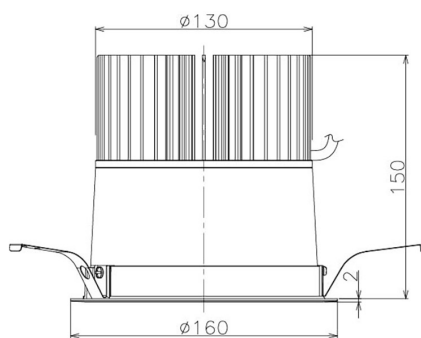

Item no. DD098-5020DB9040

Series Name: Φ 150 Spark

Dark Mirror Reflector

| | |
|------------------|-------------------------|
| Installation | Recessed mount |
| Type | |
| Fixture wattage | 48.5W |
| Beam angle | 25 deg |
| Color Temp. | 4000K |
| CRI | Ra>90 |
| Luminous | 4629 lm |
| Body | Die-cast aluminum alloy |
| Body finish | N/A |
| Trim finish | Black |
| Reflector finish | Dark Mirror |
| IP Rate | IP20 |
| Light source | COB module |
| Input Voltage | AC220~240V |
| Dimming Type | Non-Dimmable |
| Certificate | CE, CCC |
| Cut Hole | 150mm |

| Height (Weight) | |
|-----------------|-------------|
| 65.3W | 152 (1.5kg) |
| 48.5W | 152 (1.5kg) |
| 44.3W | 132 (1.3kg) |
| 33.8W | 132 (1.3kg) |
| 30.3W | 132 (1.3kg) |
| 23.0W | 102 (1.0kg) |