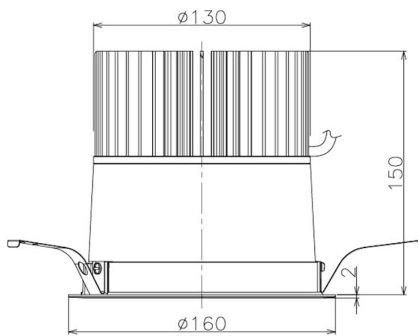

Item no. DD098-5020DB9040

Series Name:  $\Phi$ 150 Spark

Dark Mirror Reflector

Installation	Recessed mount
Type	$\Phi$ 150 Spark
Fixture wattage	48.5W
Beam angle	25 deg
Color Temp.	4000K
CRI	Ra>90
Luminous	4629 lm
Body	Die-cast aluminum alloy
Body finish	N/A
Trim finish	Black
Reflector finish	Dark Mirror
IP Rate	IP20
Light source	COB module
Input Voltage	AC220~240V
Dimming Type	Non-Dimmable
Certificate	CE, CCC
Cut Hole	150mm

Height (Weight)	
65.3W	152 (1.5kg)
48.5W	152 (1.5kg)
44.3W	132 (1.3kg)
33.8W	132 (1.3kg)
30.3W	132 (1.3kg)
23.0W	102 (1.0kg)