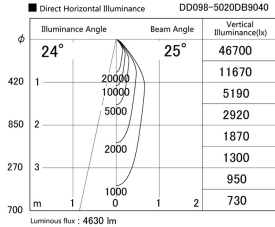

Item no. DD098-5020DB9040

Series Name:  $\Phi$ 150 Spark

Dark Mirror Reflector

Installation	Recessed mount
Type	$\Phi$ 150 Spark
Fixture wattage	48.5W
Beam angle	25 deg
Color Temp.	4000K
CRI	Ra>90
Luminous	4629 lm
Body	Die-cast aluminum alloy
Body finish	N/A
Trim finish	Black
Reflector finish	Dark Mirror
IP Rate	IP20
Light source	COB module
Input Voltage	AC220~240V
Dimming Type	Non-Dimmable
Certificate	CE, CCC
Cut Hole	150mm

Height (Weight)	
65.3W	152 (1.5kg)
48.5W	152 (1.5kg)
44.3W	132 (1.3kg)
33.8W	132 (1.3kg)
30.3W	132 (1.3kg)
23.0W	102 (1.0kg)