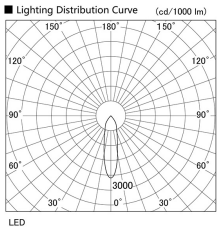

Item no. DD098-5020DB9040

Series Name:  $\Phi$ 150 Spark

Dark Mirror Reflector

Installation	Recessed mount
Type	$\Phi$ 150 Spark
Fixture wattage	48.5W
Beam angle	25 deg
Color Temp.	4000K
CRI	Ra>90
Luminous	4629 lm
Body	Die-cast aluminum alloy
Body finish	N/A
Trim finish	Black
Reflector finish	Dark Mirror
IP Rate	IP20
Light source	COB module
Input Voltage	AC220~240V
Dimming Type	Non-Dimmable
Certificate	CE, CCC
Cut Hole	150mm

Height (Weight)	
65.3W	152 (1.5kg)
48.5W	152 (1.5kg)
44.3W	132 (1.3kg)
33.8W	132 (1.3kg)
30.3W	132 (1.3kg)
23.0W	102 (1.0kg)