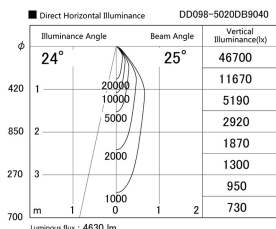

Item no. DD098-5020DB9040

Series Name: Φ 150 Spark

Dark Mirror Reflector

| | |
|------------------|-------------------------|
| Installation | Recessed mount |
| Type | |
| Fixture wattage | 48.5W |
| Beam angle | 25 deg |
| Color Temp. | 4000K |
| CRI | Ra>90 |
| Luminous | 4629 lm |
| Body | Die-cast aluminum alloy |
| Body finish | N/A |
| Trim finish | Black |
| Reflector finish | Dark Mirror |
| IP Rate | IP20 |
| Light source | COB module |
| Input Voltage | AC220~240V |
| Dimming Type | Non-Dimmable |
| Certificate | CE, CCC |
| Cut Hole | 150mm |

| Height (Weight) | |
|-----------------|-------------|
| 65.3W | 152 (1.5kg) |
| 48.5W | 152 (1.5kg) |
| 44.3W | 132 (1.3kg) |
| 33.8W | 132 (1.3kg) |
| 30.3W | 132 (1.3kg) |
| 23.0W | 102 (1.0kg) |