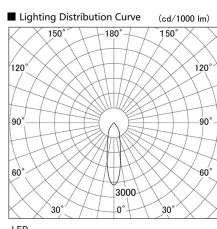

Item no. DD098-5020DB9040

Series Name: Φ 150 Spark

Dark Mirror Reflector

| | |
|------------------|-------------------------|
| Installation | Recessed mount |
| Type | |
| Fixture wattage | 48.5W |
| Beam angle | 25 deg |
| Color Temp. | 4000K |
| CRI | Ra>90 |
| Luminous | 4629 lm |
| Body | Die-cast aluminum alloy |
| Body finish | N/A |
| Trim finish | Black |
| Reflector finish | Dark Mirror |
| IP Rate | IP20 |
| Light source | COB module |
| Input Voltage | AC220~240V |
| Dimming Type | Non-Dimmable |
| Certificate | CE, CCC |
| Cut Hole | 150mm |

| Height (Weight) | |
|-----------------|-------------|
| 65.3W | 152 (1.5kg) |
| 48.5W | 152 (1.5kg) |
| 44.3W | 132 (1.3kg) |
| 33.8W | 132 (1.3kg) |
| 30.3W | 132 (1.3kg) |
| 23.0W | 102 (1.0kg) |