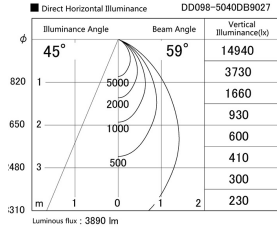

Item no. DD098-5040DB9027

Series Name:  $\Phi$ 150 Spark

Dark Mirror Reflector

|                  |                         |
|------------------|-------------------------|
| Installation     | Recessed mount          |
| Type             | $\Phi$ 150 Spark        |
| Fixture wattage  | 48.5W                   |
| Beam angle       | 59 deg                  |
| Color Temp.      | 2700K                   |
| CRI              | Ra>90                   |
| Luminous         | 3891 lm                 |
| Body             | Die-cast aluminum alloy |
| Body finish      | N/A                     |
| Trim finish      | Black                   |
| Reflector finish | Dark Mirror             |
| IP Rate          | IP20                    |
| Light source     | COB module              |
| Input Voltage    | AC220~240V              |
| Dimming Type     | Non-Dimmable            |
| Certificate      | CE, CCC                 |
| Cut Hole         | 150mm                   |

| Height (Weight) |             |
|-----------------|-------------|
| 65.3W           | 152 (1.5kg) |
| 48.5W           | 152 (1.5kg) |
| 44.3W           | 132 (1.3kg) |
| 33.8W           | 132 (1.3kg) |
| 30.3W           | 132 (1.3kg) |
| 23.0W           | 102 (1.0kg) |