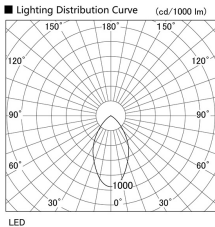

Item no. DD098-5040DB9027

Series Name:  $\Phi$ 150 Spark

Dark Mirror Reflector

|                  |                         |
|------------------|-------------------------|
| Installation     | Recessed mount          |
| Type             | $\Phi$ 150 Spark        |
| Fixture wattage  | 48.5W                   |
| Beam angle       | 59 deg                  |
| Color Temp.      | 2700K                   |
| CRI              | Ra>90                   |
| Luminous         | 3891 lm                 |
| Body             | Die-cast aluminum alloy |
| Body finish      | N/A                     |
| Trim finish      | Black                   |
| Reflector finish | Dark Mirror             |
| IP Rate          | IP20                    |
| Light source     | COB module              |
| Input Voltage    | AC220~240V              |
| Dimming Type     | Non-Dimmable            |
| Certificate      | CE, CCC                 |
| Cut Hole         | 150mm                   |

| Height (Weight) |             |
|-----------------|-------------|
| 65.3W           | 152 (1.5kg) |
| 48.5W           | 152 (1.5kg) |
| 44.3W           | 132 (1.3kg) |
| 33.8W           | 132 (1.3kg) |
| 30.3W           | 132 (1.3kg) |
| 23.0W           | 102 (1.0kg) |