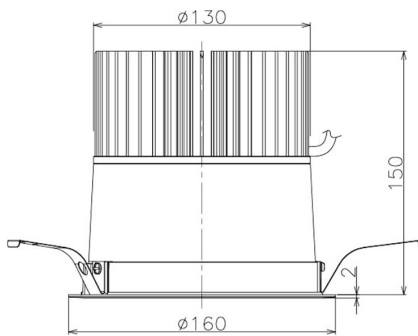

Item no. DD098-5040DB9027

Series Name:  $\Phi$ 150 Spark

Dark Mirror Reflector

|                  |                         |
|------------------|-------------------------|
| Installation     | Recessed mount          |
| Type             | $\Phi$ 150 Spark        |
| Fixture wattage  | 48.5W                   |
| Beam angle       | 59 deg                  |
| Color Temp.      | 2700K                   |
| CRI              | Ra>90                   |
| Luminous         | 3891 lm                 |
| Body             | Die-cast aluminum alloy |
| Body finish      | N/A                     |
| Trim finish      | Black                   |
| Reflector finish | Dark Mirror             |
| IP Rate          | IP20                    |
| Light source     | COB module              |
| Input Voltage    | AC220~240V              |
| Dimming Type     | Non-Dimmable            |
| Certificate      | CE, CCC                 |
| Cut Hole         | 150mm                   |

| Height (Weight) |             |
|-----------------|-------------|
| 65.3W           | 152 (1.5kg) |
| 48.5W           | 152 (1.5kg) |
| 44.3W           | 132 (1.3kg) |
| 33.8W           | 132 (1.3kg) |
| 30.3W           | 132 (1.3kg) |
| 23.0W           | 102 (1.0kg) |