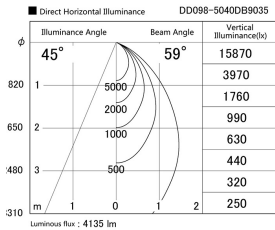

Item no. DD098-5040DB9035

Series Name:  $\Phi$ 150 Spark

Dark Mirror Reflector

Installation	Recessed mount
Type	
Fixture wattage	48.5W
Beam angle	59 deg
Color Temp.	3500K
CRI	Ra>90
Luminous	4134 lm
Body	Die-cast aluminum alloy
Body finish	N/A
Trim finish	Black
Reflector finish	Dark Mirror
IP Rate	IP20
Light source	COB module
Input Voltage	AC220~240V
Dimming Type	Non-Dimmable
Certificate	CE, CCC
Cut Hole	150mm

Height (Weight)	
65.3W	152 (1.5kg)
48.5W	152 (1.5kg)
44.3W	132 (1.3kg)
33.8W	132 (1.3kg)
30.3W	132 (1.3kg)
23.0W	102 (1.0kg)