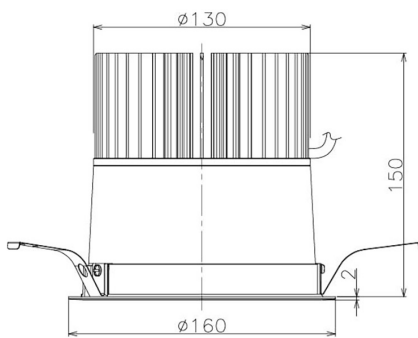

Item no. DD098-5040DB9035

Series Name:  $\Phi$ 150 Spark

Dark Mirror Reflector

Installation	Recessed mount
Type	
Fixture wattage	48.5W
Beam angle	59 deg
Color Temp.	3500K
CRI	Ra>90
Luminous	4134 lm
Body	Die-cast aluminum alloy
Body finish	N/A
Trim finish	Black
Reflector finish	Dark Mirror
IP Rate	IP20
Light source	COB module
Input Voltage	AC220~240V
Dimming Type	Non-Dimmable
Certificate	CE, CCC
Cut Hole	150mm

Height (Weight)	
65.3W	152 (1.5kg)
48.5W	152 (1.5kg)
44.3W	132 (1.3kg)
33.8W	132 (1.3kg)
30.3W	132 (1.3kg)
23.0W	102 (1.0kg)