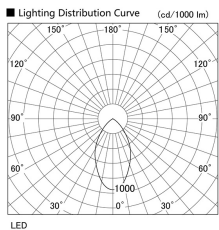

Item no. DD098-5040DB9035

Series Name:  $\Phi$ 150 Spark

Dark Mirror Reflector

Installation	Recessed mount
Type	
Fixture wattage	48.5W
Beam angle	59 deg
Color Temp.	3500K
CRI	Ra>90
Luminous	4134 lm
Body	Die-cast aluminum alloy
Body finish	N/A
Trim finish	Black
Reflector finish	Dark Mirror
IP Rate	IP20
Light source	COB module
Input Voltage	AC220~240V
Dimming Type	Non-Dimmable
Certificate	CE, CCC
Cut Hole	150mm

Height (Weight)	
65.3W	152 (1.5kg)
48.5W	152 (1.5kg)
44.3W	132 (1.3kg)
33.8W	132 (1.3kg)
30.3W	132 (1.3kg)
23.0W	102 (1.0kg)