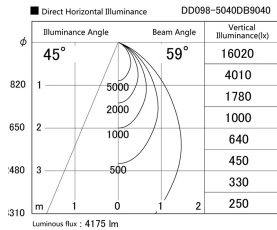

Item no. DD098-5040DB9040

Series Name: Φ 150 Spark

Dark Mirror Reflector

Installation	Recessed mount
Type	
Fixture wattage	48.5W
Beam angle	59 deg
Color Temp.	4000K
CRI	Ra>90
Luminous	4174 lm
Body	Die-cast aluminum alloy
Body finish	N/A
Trim finish	Black
Reflector finish	Dark Mirror
IP Rate	IP20
Light source	COB module
Input Voltage	AC220~240V
Dimming Type	Non-Dimmable
Certificate	CE, CCC
Cut Hole	150mm

Height (Weight)	
65.3W	152 (1.5kg)
48.5W	152 (1.5kg)
44.3W	132 (1.3kg)
33.8W	132 (1.3kg)
30.3W	132 (1.3kg)
23.0W	102 (1.0kg)