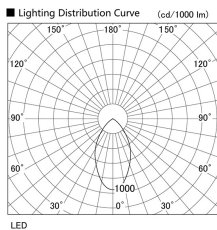

Item no. DD098-5040DB9040

Series Name: Φ 150 Spark

Dark Mirror Reflector

Installation	Recessed mount
Type	
Fixture wattage	48.5W
Beam angle	59 deg
Color Temp.	4000K
CRI	Ra>90
Luminous	4174 lm
Body	Die-cast aluminum alloy
Body finish	N/A
Trim finish	Black
Reflector finish	Dark Mirror
IP Rate	IP20
Light source	COB module
Input Voltage	AC220~240V
Dimming Type	Non-Dimmable
Certificate	CE, CCC
Cut Hole	150mm

Height (Weight)	
65.3W	152 (1.5kg)
48.5W	152 (1.5kg)
44.3W	132 (1.3kg)
33.8W	132 (1.3kg)
30.3W	132 (1.3kg)
23.0W	102 (1.0kg)