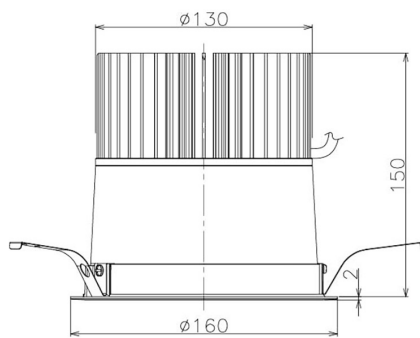

Item no. DD098-5040DB9040

Series Name: Φ 150 Spark

Dark Mirror Reflector

Installation	Recessed mount
Type	
Fixture wattage	48.5W
Beam angle	59 deg
Color Temp.	4000K
CRI	Ra>90
Luminous	4174 lm
Body	Die-cast aluminum alloy
Body finish	N/A
Trim finish	Black
Reflector finish	Dark Mirror
IP Rate	IP20
Light source	COB module
Input Voltage	AC220~240V
Dimming Type	Non-Dimmable
Certificate	CE, CCC
Cut Hole	150mm

Height (Weight)	
65.3W	152 (1.5kg)
48.5W	152 (1.5kg)
44.3W	132 (1.3kg)
33.8W	132 (1.3kg)
30.3W	132 (1.3kg)
23.0W	102 (1.0kg)