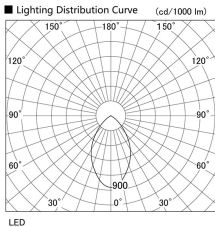

Item no. DD098-5060DB9027

Series Name: Φ 150 Spark

Dark Mirror Reflector

Installation	Recessed mount
Type	Φ 150 Spark
Fixture wattage	48.5W
Beam angle	64 deg
Color Temp.	2700K
CRI	Ra>90
Luminous	4104 lm
Body	Die-cast aluminum alloy
Body finish	N/A
Trim finish	Black
Reflector finish	Dark Mirror
IP Rate	IP20
Light source	COB module
Input Voltage	AC220~240V
Dimming Type	Non-Dimmable
Certificate	CE, CCC
Cut Hole	150mm

Height (Weight)	
65.3W	152 (1.5kg)
48.5W	152 (1.5kg)
44.3W	132 (1.3kg)
33.8W	132 (1.3kg)
30.3W	132 (1.3kg)
23.0W	102 (1.0kg)