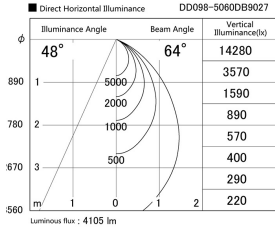

Item no. DD098-5060DB9027

Series Name: Φ 150 Spark

Dark Mirror Reflector

Installation	Recessed mount
Type	Φ 150 Spark
Fixture wattage	48.5W
Beam angle	64 deg
Color Temp.	2700K
CRI	Ra>90
Luminous	4104 lm
Body	Die-cast aluminum alloy
Body finish	N/A
Trim finish	Black
Reflector finish	Dark Mirror
IP Rate	IP20
Light source	COB module
Input Voltage	AC220~240V
Dimming Type	Non-Dimmable
Certificate	CE, CCC
Cut Hole	150mm

Height (Weight)	
65.3W	152 (1.5kg)
48.5W	152 (1.5kg)
44.3W	132 (1.3kg)
33.8W	132 (1.3kg)
30.3W	132 (1.3kg)
23.0W	102 (1.0kg)