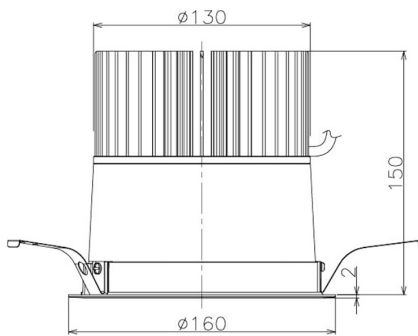

Item no. DD098-5060DB9027

Series Name:  $\Phi$ 150 Spark

Dark Mirror Reflector

Installation	Recessed mount
Type	
Fixture wattage	48.5W
Beam angle	64 deg
Color Temp.	2700K
CRI	Ra>90
Luminous	4104 lm
Body	Die-cast aluminum alloy
Body finish	N/A
Trim finish	Black
Reflector finish	Dark Mirror
IP Rate	IP20
Light source	COB module
Input Voltage	AC220~240V
Dimming Type	Non-Dimmable
Certificate	CE, CCC
Cut Hole	150mm

Height (Weight)	
65.3W	152 (1.5kg)
48.5W	152 (1.5kg)
44.3W	132 (1.3kg)
33.8W	132 (1.3kg)
30.3W	132 (1.3kg)
23.0W	102 (1.0kg)