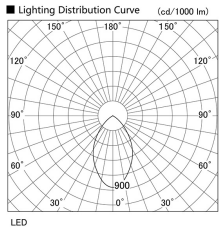

Item no. DD098-5060DB9027

Series Name:  $\Phi$ 150 Spark

Dark Mirror Reflector

Installation	Recessed mount
Type	
Fixture wattage	48.5W
Beam angle	64 deg
Color Temp.	2700K
CRI	Ra>90
Luminous	4104 lm
Body	Die-cast aluminum alloy
Body finish	N/A
Trim finish	Black
Reflector finish	Dark Mirror
IP Rate	IP20
Light source	COB module
Input Voltage	AC220~240V
Dimming Type	Non-Dimmable
Certificate	CE, CCC
Cut Hole	150mm

Height (Weight)	
65.3W	152 (1.5kg)
48.5W	152 (1.5kg)
44.3W	132 (1.3kg)
33.8W	132 (1.3kg)
30.3W	132 (1.3kg)
23.0W	102 (1.0kg)