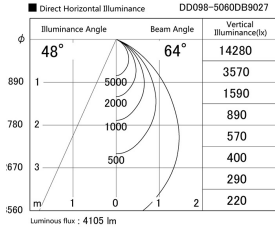

Item no. DD098-5060DB9027

Series Name:  $\Phi$ 150 Spark

Dark Mirror Reflector

Installation	Recessed mount
Type	
Fixture wattage	48.5W
Beam angle	64 deg
Color Temp.	2700K
CRI	Ra>90
Luminous	4104 lm
Body	Die-cast aluminum alloy
Body finish	N/A
Trim finish	Black
Reflector finish	Dark Mirror
IP Rate	IP20
Light source	COB module
Input Voltage	AC220~240V
Dimming Type	Non-Dimmable
Certificate	CE, CCC
Cut Hole	150mm

Height (Weight)	
65.3W	152 (1.5kg)
48.5W	152 (1.5kg)
44.3W	132 (1.3kg)
33.8W	132 (1.3kg)
30.3W	132 (1.3kg)
23.0W	102 (1.0kg)