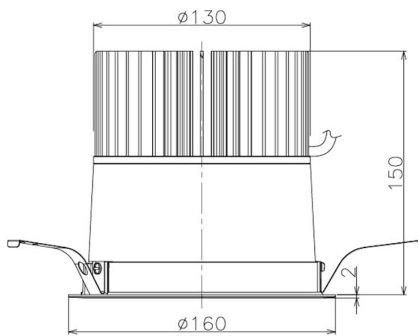

Item no. DD098-5060DB9027

Series Name: Φ 150 Spark

Dark Mirror Reflector

Installation	Recessed mount
Type	Φ 150 Spark
Fixture wattage	48.5W
Beam angle	64 deg
Color Temp.	2700K
CRI	Ra>90
Luminous	4104 lm
Body	Die-cast aluminum alloy
Body finish	N/A
Trim finish	Black
Reflector finish	Dark Mirror
IP Rate	IP20
Light source	COB module
Input Voltage	AC220~240V
Dimming Type	Non-Dimmable
Certificate	CE, CCC
Cut Hole	150mm

Height (Weight)	
65.3W	152 (1.5kg)
48.5W	152 (1.5kg)
44.3W	132 (1.3kg)
33.8W	132 (1.3kg)
30.3W	132 (1.3kg)
23.0W	102 (1.0kg)