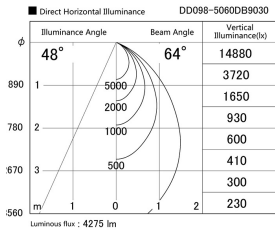

Item no. DD098-5060DB9030

Series Name: Φ 150 Spark

Dark Mirror Reflector

Installation	Recessed mount
Type	
Fixture wattage	48.5W
Beam angle	64 deg
Color Temp.	3000K
CRI	Ra>90
Luminous	4275 lm
Body	Die-cast aluminum alloy
Body finish	N/A
Trim finish	Black
Reflector finish	Dark Mirror
IP Rate	IP20
Light source	COB module
Input Voltage	AC220~240V
Dimming Type	Non-Dimmable
Certificate	CE, CCC
Cut Hole	150mm

Height (Weight)	
65.3W	152 (1.5kg)
48.5W	152 (1.5kg)
44.3W	132 (1.3kg)
33.8W	132 (1.3kg)
30.3W	132 (1.3kg)
23.0W	102 (1.0kg)