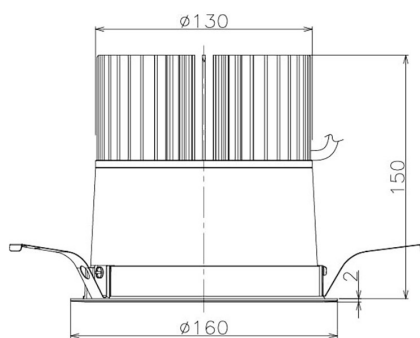

Item no. DD098-5060DB9030

Series Name: Φ 150 Spark

Dark Mirror Reflector

Installation	Recessed mount
Type	
Fixture wattage	48.5W
Beam angle	64 deg
Color Temp.	3000K
CRI	Ra>90
Luminous	4275 lm
Body	Die-cast aluminum alloy
Body finish	N/A
Trim finish	Black
Reflector finish	Dark Mirror
IP Rate	IP20
Light source	COB module
Input Voltage	AC220~240V
Dimming Type	Non-Dimmable
Certificate	CE, CCC
Cut Hole	150mm

Height (Weight)	
65.3W	152 (1.5kg)
48.5W	152 (1.5kg)
44.3W	132 (1.3kg)
33.8W	132 (1.3kg)
30.3W	132 (1.3kg)
23.0W	102 (1.0kg)