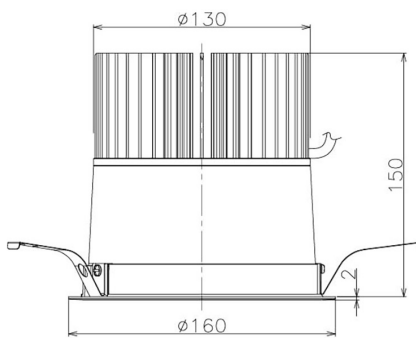

Item no. DD098-5060DB9030

Series Name: Φ 150 Spark

Dark Mirror Reflector

Installation	Recessed mount
Type	
Fixture wattage	48.5W
Beam angle	64 deg
Color Temp.	3000K
CRI	Ra>90
Luminous	4275 lm
Body	Die-cast aluminum alloy
Body finish	N/A
Trim finish	Black
Reflector finish	Dark Mirror
IP Rate	IP20
Light source	COB module
Input Voltage	AC220~240V
Dimming Type	Non-Dimmable
Certificate	CE, CCC
Cut Hole	150mm

Height (Weight)	
65.3W	152 (1.5kg)
48.5W	152 (1.5kg)
44.3W	132 (1.3kg)
33.8W	132 (1.3kg)
30.3W	132 (1.3kg)
23.0W	102 (1.0kg)