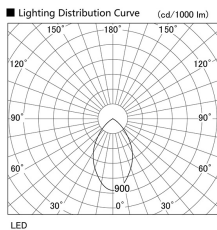

Item no. DD098-5060DB9030

Series Name: Φ 150 Spark

Dark Mirror Reflector

Installation	Recessed mount
Type	
Fixture wattage	48.5W
Beam angle	64 deg
Color Temp.	3000K
CRI	Ra>90
Luminous	4275 lm
Body	Die-cast aluminum alloy
Body finish	N/A
Trim finish	Black
Reflector finish	Dark Mirror
IP Rate	IP20
Light source	COB module
Input Voltage	AC220~240V
Dimming Type	Non-Dimmable
Certificate	CE, CCC
Cut Hole	150mm

Height (Weight)	
65.3W	152 (1.5kg)
48.5W	152 (1.5kg)
44.3W	132 (1.3kg)
33.8W	132 (1.3kg)
30.3W	132 (1.3kg)
23.0W	102 (1.0kg)