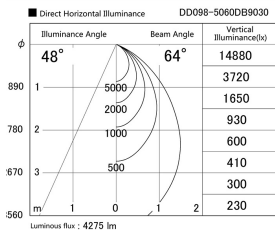

Item no. DD098-5060DB9030

Series Name: Φ 150 Spark

Dark Mirror Reflector

Installation	Recessed mount
Type	
Fixture wattage	48.5W
Beam angle	64 deg
Color Temp.	3000K
CRI	Ra>90
Luminous	4275 lm
Body	Die-cast aluminum alloy
Body finish	N/A
Trim finish	Black
Reflector finish	Dark Mirror
IP Rate	IP20
Light source	COB module
Input Voltage	AC220~240V
Dimming Type	Non-Dimmable
Certificate	CE, CCC
Cut Hole	150mm

Height (Weight)	
65.3W	152 (1.5kg)
48.5W	152 (1.5kg)
44.3W	132 (1.3kg)
33.8W	132 (1.3kg)
30.3W	132 (1.3kg)
23.0W	102 (1.0kg)