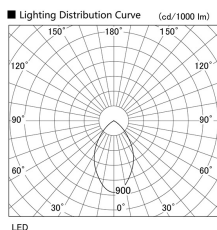

Item no. DD098-5060DB9030

Series Name: Φ 150 Spark

Dark Mirror Reflector

Installation	Recessed mount
Type	
Fixture wattage	48.5W
Beam angle	64 deg
Color Temp.	3000K
CRI	Ra>90
Luminous	4275 lm
Body	Die-cast aluminum alloy
Body finish	N/A
Trim finish	Black
Reflector finish	Dark Mirror
IP Rate	IP20
Light source	COB module
Input Voltage	AC220~240V
Dimming Type	Non-Dimmable
Certificate	CE, CCC
Cut Hole	150mm

Height (Weight)	
65.3W	152 (1.5kg)
48.5W	152 (1.5kg)
44.3W	132 (1.3kg)
33.8W	132 (1.3kg)
30.3W	132 (1.3kg)
23.0W	102 (1.0kg)