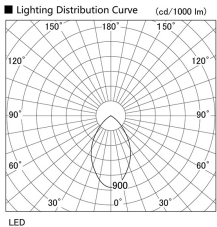

Item no. DD098-5060DB9035

Series Name: Φ 150 Spark

Dark Mirror Reflector

Installation	Recessed mount
Type	
Fixture wattage	48.5W
Beam angle	64 deg
Color Temp.	3500K
CRI	Ra>90
Luminous	4361 lm
Body	Die-cast aluminum alloy
Body finish	N/A
Trim finish	Black
Reflector finish	Dark Mirror
IP Rate	IP20
Light source	COB module
Input Voltage	AC220~240V
Dimming Type	Non-Dimmable
Certificate	CE, CCC
Cut Hole	150mm

Height (Weight)	
65.3W	152 (1.5kg)
48.5W	152 (1.5kg)
44.3W	132 (1.3kg)
33.8W	132 (1.3kg)
30.3W	132 (1.3kg)
23.0W	102 (1.0kg)