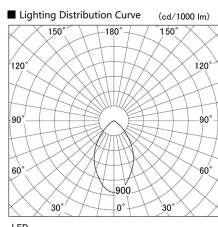

Item no. DD098-5060DB9035

Series Name: Φ 150 Spark

Dark Mirror Reflector

Installation	Recessed mount
Type	Φ 150 Spark
Fixture wattage	48.5W
Beam angle	64 deg
Color Temp.	3500K
CRI	Ra>90
Luminous	4361 lm
Body	Die-cast aluminum alloy
Body finish	N/A
Trim finish	Black
Reflector finish	Dark Mirror
IP Rate	IP20
Light source	COB module
Input Voltage	AC220~240V
Dimming Type	Non-Dimmable
Certificate	CE, CCC
Cut Hole	150mm

Height (Weight)	
65.3W	152 (1.5kg)
48.5W	152 (1.5kg)
44.3W	132 (1.3kg)
33.8W	132 (1.3kg)
30.3W	132 (1.3kg)
23.0W	102 (1.0kg)