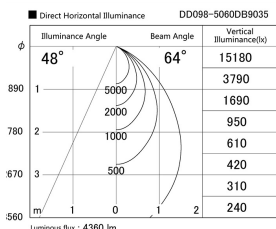

Item no. DD098-5060DB9035

Series Name: Φ 150 Spark

Dark Mirror Reflector

Installation	Recessed mount
Type	Φ 150 Spark
Fixture wattage	48.5W
Beam angle	64 deg
Color Temp.	3500K
CRI	Ra>90
Luminous	4361 lm
Body	Die-cast aluminum alloy
Body finish	N/A
Trim finish	Black
Reflector finish	Dark Mirror
IP Rate	IP20
Light source	COB module
Input Voltage	AC220~240V
Dimming Type	Non-Dimmable
Certificate	CE, CCC
Cut Hole	150mm

Height (Weight)	
65.3W	152 (1.5kg)
48.5W	152 (1.5kg)
44.3W	132 (1.3kg)
33.8W	132 (1.3kg)
30.3W	132 (1.3kg)
23.0W	102 (1.0kg)