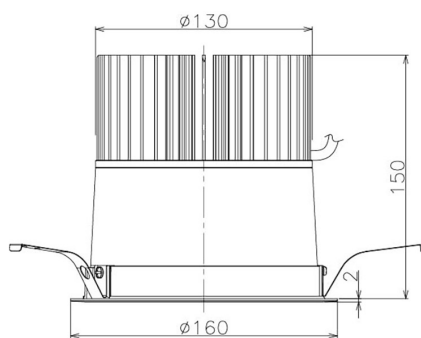

Item no. DD098-5060DB9035

Series Name: Φ 150 Spark

Dark Mirror Reflector

Installation	Recessed mount
Type	Φ 150 Spark
Fixture wattage	48.5W
Beam angle	64 deg
Color Temp.	3500K
CRI	Ra>90
Luminous	4361 lm
Body	Die-cast aluminum alloy
Body finish	N/A
Trim finish	Black
Reflector finish	Dark Mirror
IP Rate	IP20
Light source	COB module
Input Voltage	AC220~240V
Dimming Type	Non-Dimmable
Certificate	CE, CCC
Cut Hole	150mm

Height (Weight)	
65.3W	152 (1.5kg)
48.5W	152 (1.5kg)
44.3W	132 (1.3kg)
33.8W	132 (1.3kg)
30.3W	132 (1.3kg)
23.0W	102 (1.0kg)