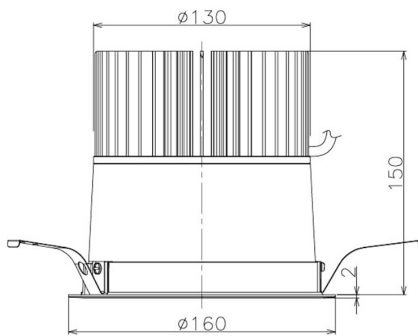

Item no. DD098-5060DB9035

Series Name: Φ 150 Spark

Dark Mirror Reflector

Installation	Recessed mount
Type	
Fixture wattage	48.5W
Beam angle	64 deg
Color Temp.	3500K
CRI	Ra>90
Luminous	4361 lm
Body	Die-cast aluminum alloy
Body finish	N/A
Trim finish	Black
Reflector finish	Dark Mirror
IP Rate	IP20
Light source	COB module
Input Voltage	AC220~240V
Dimming Type	Non-Dimmable
Certificate	CE, CCC
Cut Hole	150mm

Height (Weight)	
65.3W	152 (1.5kg)
48.5W	152 (1.5kg)
44.3W	132 (1.3kg)
33.8W	132 (1.3kg)
30.3W	132 (1.3kg)
23.0W	102 (1.0kg)