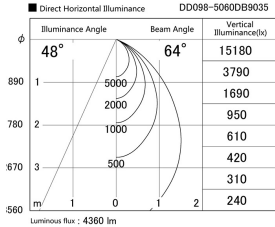

Item no. DD098-5060DB9035

Series Name: Φ 150 Spark

Dark Mirror Reflector

Installation	Recessed mount
Type	
Fixture wattage	48.5W
Beam angle	64 deg
Color Temp.	3500K
CRI	Ra>90
Luminous	4361 lm
Body	Die-cast aluminum alloy
Body finish	N/A
Trim finish	Black
Reflector finish	Dark Mirror
IP Rate	IP20
Light source	COB module
Input Voltage	AC220~240V
Dimming Type	Non-Dimmable
Certificate	CE, CCC
Cut Hole	150mm

Height (Weight)	
65.3W	152 (1.5kg)
48.5W	152 (1.5kg)
44.3W	132 (1.3kg)
33.8W	132 (1.3kg)
30.3W	132 (1.3kg)
23.0W	102 (1.0kg)