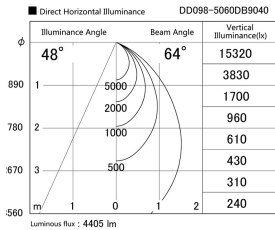

Item no. DD098-5060DB9040

Series Name: Φ 150 Spark

Dark Mirror Reflector

Installation	Recessed mount
Type	
Fixture wattage	48.5W
Beam angle	64 deg
Color Temp.	4000K
CRI	Ra>90
Luminous	4403 lm
Body	Die-cast aluminum alloy
Body finish	N/A
Trim finish	Black
Reflector finish	Dark Mirror
IP Rate	IP20
Light source	COB module
Input Voltage	AC220~240V
Dimming Type	Non-Dimmable
Certificate	CE, CCC
Cut Hole	150mm

Height (Weight)	
65.3W	152 (1.5kg)
48.5W	152 (1.5kg)
44.3W	132 (1.3kg)
33.8W	132 (1.3kg)
30.3W	132 (1.3kg)
23.0W	102 (1.0kg)