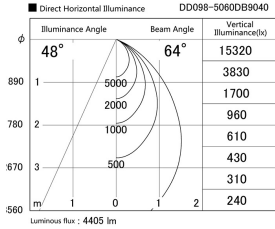

Item no. DD098-5060DB9040

Series Name: Φ 150 Spark

Dark Mirror Reflector

| | |
|------------------|-------------------------|
| Installation | Recessed mount |
| Type | Φ 150 Spark |
| Fixture wattage | 48.5W |
| Beam angle | 64 deg |
| Color Temp. | 4000K |
| CRI | Ra>90 |
| Luminous | 4403 lm |
| Body | Die-cast aluminum alloy |
| Body finish | N/A |
| Trim finish | Black |
| Reflector finish | Dark Mirror |
| IP Rate | IP20 |
| Light source | COB module |
| Input Voltage | AC220~240V |
| Dimming Type | Non-Dimmable |
| Certificate | CE, CCC |
| Cut Hole | 150mm |

| Height (Weight) | |
|-----------------|-------------|
| 65.3W | 152 (1.5kg) |
| 48.5W | 152 (1.5kg) |
| 44.3W | 132 (1.3kg) |
| 33.8W | 132 (1.3kg) |
| 30.3W | 132 (1.3kg) |
| 23.0W | 102 (1.0kg) |