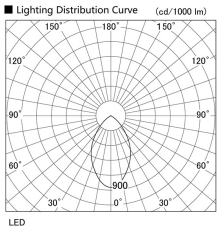

Item no. DD098-5060DB9040

Series Name: Φ 150 Spark

Dark Mirror Reflector

| | |
|------------------|-------------------------|
| Installation | Recessed mount |
| Type | Φ 150 Spark |
| Fixture wattage | 48.5W |
| Beam angle | 64 deg |
| Color Temp. | 4000K |
| CRI | Ra>90 |
| Luminous | 4403 lm |
| Body | Die-cast aluminum alloy |
| Body finish | N/A |
| Trim finish | Black |
| Reflector finish | Dark Mirror |
| IP Rate | IP20 |
| Light source | COB module |
| Input Voltage | AC220~240V |
| Dimming Type | Non-Dimmable |
| Certificate | CE, CCC |
| Cut Hole | 150mm |

| Height (Weight) | |
|-----------------|-------------|
| 65.3W | 152 (1.5kg) |
| 48.5W | 152 (1.5kg) |
| 44.3W | 132 (1.3kg) |
| 33.8W | 132 (1.3kg) |
| 30.3W | 132 (1.3kg) |
| 23.0W | 102 (1.0kg) |