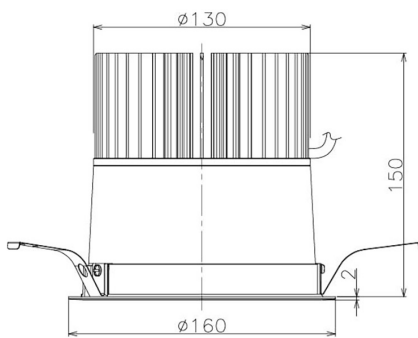

Item no. DD098-5060DB9040

Series Name: Φ 150 Spark

Dark Mirror Reflector

Installation	Recessed mount
Type	
Fixture wattage	48.5W
Beam angle	64 deg
Color Temp.	4000K
CRI	Ra>90
Luminous	4403 lm
Body	Die-cast aluminum alloy
Body finish	N/A
Trim finish	Black
Reflector finish	Dark Mirror
IP Rate	IP20
Light source	COB module
Input Voltage	AC220~240V
Dimming Type	Non-Dimmable
Certificate	CE, CCC
Cut Hole	150mm

Height (Weight)	
65.3W	152 (1.5kg)
48.5W	152 (1.5kg)
44.3W	132 (1.3kg)
33.8W	132 (1.3kg)
30.3W	132 (1.3kg)
23.0W	102 (1.0kg)