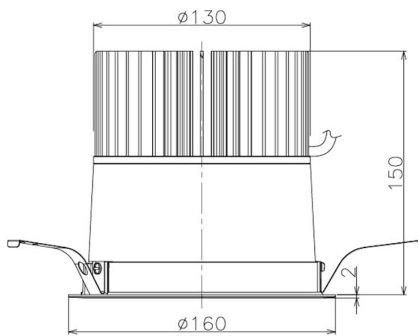

Item no. DD098-5060DB9040

Series Name: Φ 150 Spark

Dark Mirror Reflector

| | |
|------------------|-------------------------|
| Installation | Recessed mount |
| Type | Φ 150 Spark |
| Fixture wattage | 48.5W |
| Beam angle | 64 deg |
| Color Temp. | 4000K |
| CRI | Ra>90 |
| Luminous | 4403 lm |
| Body | Die-cast aluminum alloy |
| Body finish | N/A |
| Trim finish | Black |
| Reflector finish | Dark Mirror |
| IP Rate | IP20 |
| Light source | COB module |
| Input Voltage | AC220~240V |
| Dimming Type | Non-Dimmable |
| Certificate | CE, CCC |
| Cut Hole | 150mm |

| Height (Weight) | |
|-----------------|-------------|
| 65.3W | 152 (1.5kg) |
| 48.5W | 152 (1.5kg) |
| 44.3W | 132 (1.3kg) |
| 33.8W | 132 (1.3kg) |
| 30.3W | 132 (1.3kg) |
| 23.0W | 102 (1.0kg) |