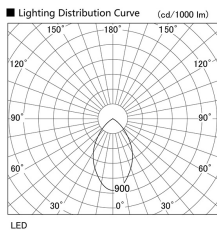

Item no. DD098-5060DB9040

Series Name: Φ 150 Spark

Dark Mirror Reflector

Installation	Recessed mount
Type	
Fixture wattage	48.5W
Beam angle	64 deg
Color Temp.	4000K
CRI	Ra>90
Luminous	4403 lm
Body	Die-cast aluminum alloy
Body finish	N/A
Trim finish	Black
Reflector finish	Dark Mirror
IP Rate	IP20
Light source	COB module
Input Voltage	AC220~240V
Dimming Type	Non-Dimmable
Certificate	CE, CCC
Cut Hole	150mm

Height (Weight)	
65.3W	152 (1.5kg)
48.5W	152 (1.5kg)
44.3W	132 (1.3kg)
33.8W	132 (1.3kg)
30.3W	132 (1.3kg)
23.0W	102 (1.0kg)