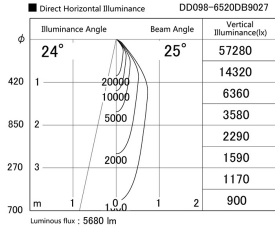

Item no. DD098-6520DB9027

Series Name: Φ 150 Spark

Dark Mirror Reflector

Installation	Recessed mount
Type	Φ 150 Spark
Fixture wattage	65.3W
Beam angle	25 deg
Color Temp.	2700K
CRI	Ra>90
Luminous	5678 lm
Body	Die-cast aluminum alloy
Body finish	N/A
Trim finish	Black
Reflector finish	Dark Mirror
IP Rate	IP20
Light source	COB module
Input Voltage	AC220~240V
Dimming Type	Non-Dimmable
Certificate	CE, CCC
Cut Hole	150mm

Height (Weight)	
65.3W	152 (1.5kg)
48.5W	152 (1.5kg)
44.3W	132 (1.3kg)
33.8W	132 (1.3kg)
30.3W	132 (1.3kg)
23.0W	102 (1.0kg)