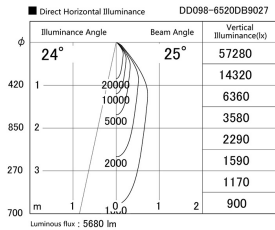

Item no. DD098-6520DB9027

Series Name: Φ 150 Spark

Dark Mirror Reflector

Installation	Recessed mount
Type	
Fixture wattage	65.3W
Beam angle	25 deg
Color Temp.	2700K
CRI	Ra>90
Luminous	5678 lm
Body	Die-cast aluminum alloy
Body finish	N/A
Trim finish	Black
Reflector finish	Dark Mirror
IP Rate	IP20
Light source	COB module
Input Voltage	AC220~240V
Dimming Type	Non-Dimmable
Certificate	CE, CCC
Cut Hole	150mm

Height (Weight)	
65.3W	152 (1.5kg)
48.5W	152 (1.5kg)
44.3W	132 (1.3kg)
33.8W	132 (1.3kg)
30.3W	132 (1.3kg)
23.0W	102 (1.0kg)