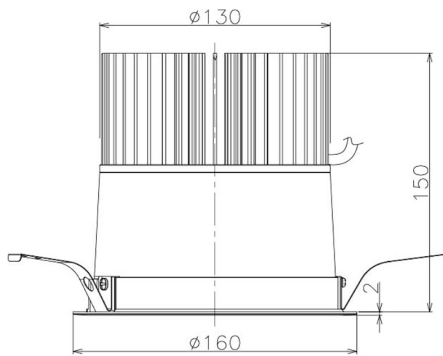

Item no. DD098-6520DB9027

Series Name: Φ 150 Spark

Dark Mirror Reflector

Installation	Recessed mount
Type	
Fixture wattage	65.3W
Beam angle	25 deg
Color Temp.	2700K
CRI	Ra>90
Luminous	5678 lm
Body	Die-cast aluminum alloy
Body finish	N/A
Trim finish	Black
Reflector finish	Dark Mirror
IP Rate	IP20
Light source	COB module
Input Voltage	AC220~240V
Dimming Type	Non-Dimmable
Certificate	CE, CCC
Cut Hole	150mm

Height (Weight)	
65.3W	152 (1.5kg)
48.5W	152 (1.5kg)
44.3W	132 (1.3kg)
33.8W	132 (1.3kg)
30.3W	132 (1.3kg)
23.0W	102 (1.0kg)