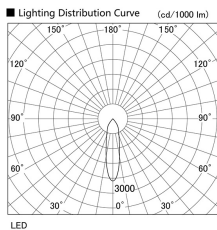

Item no. DD098-6520DB9027

Series Name: Φ 150 Spark

Dark Mirror Reflector

Installation	Recessed mount
Type	
Fixture wattage	65.3W
Beam angle	25 deg
Color Temp.	2700K
CRI	Ra>90
Luminous	5678 lm
Body	Die-cast aluminum alloy
Body finish	N/A
Trim finish	Black
Reflector finish	Dark Mirror
IP Rate	IP20
Light source	COB module
Input Voltage	AC220~240V
Dimming Type	Non-Dimmable
Certificate	CE, CCC
Cut Hole	150mm

Height (Weight)	
65.3W	152 (1.5kg)
48.5W	152 (1.5kg)
44.3W	132 (1.3kg)
33.8W	132 (1.3kg)
30.3W	132 (1.3kg)
23.0W	102 (1.0kg)