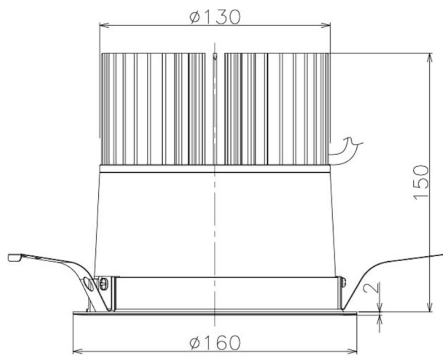

Item no. DD098-6520DB9027

Series Name: Φ 150 Spark

Dark Mirror Reflector

Installation	Recessed mount
Type	Φ 150 Spark
Fixture wattage	65.3W
Beam angle	25 deg
Color Temp.	2700K
CRI	Ra>90
Luminous	5678 lm
Body	Die-cast aluminum alloy
Body finish	N/A
Trim finish	Black
Reflector finish	Dark Mirror
IP Rate	IP20
Light source	COB module
Input Voltage	AC220~240V
Dimming Type	Non-Dimmable
Certificate	CE, CCC
Cut Hole	150mm

Height (Weight)	
65.3W	152 (1.5kg)
48.5W	152 (1.5kg)
44.3W	132 (1.3kg)
33.8W	132 (1.3kg)
30.3W	132 (1.3kg)
23.0W	102 (1.0kg)