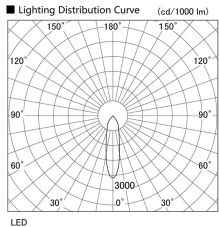

Item no. DD098-6520DB9027

Series Name: Φ 150 Spark

Dark Mirror Reflector

Installation	Recessed mount
Type	Φ 150 Spark
Fixture wattage	65.3W
Beam angle	25 deg
Color Temp.	2700K
CRI	Ra>90
Luminous	5678 lm
Body	Die-cast aluminum alloy
Body finish	N/A
Trim finish	Black
Reflector finish	Dark Mirror
IP Rate	IP20
Light source	COB module
Input Voltage	AC220~240V
Dimming Type	Non-Dimmable
Certificate	CE, CCC
Cut Hole	150mm

Height (Weight)	
65.3W	152 (1.5kg)
48.5W	152 (1.5kg)
44.3W	132 (1.3kg)
33.8W	132 (1.3kg)
30.3W	132 (1.3kg)
23.0W	102 (1.0kg)