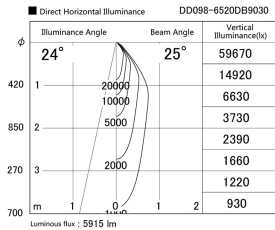

Item no. DD098-6520DB9030

Series Name: Φ 150 Spark

Dark Mirror Reflector

Installation	Recessed mount
Type	Φ 150 Spark
Fixture wattage	65.3W
Beam angle	25 deg
Color Temp.	3000K
CRI	Ra>90
Luminous	5915 lm
Body	Die-cast aluminum alloy
Body finish	N/A
Trim finish	Black
Reflector finish	Dark Mirror
IP Rate	IP20
Light source	COB module
Input Voltage	AC220~240V
Dimming Type	Non-Dimmable
Certificate	CE, CCC
Cut Hole	150mm

Height (Weight)	
65.3W	152 (1.5kg)
48.5W	152 (1.5kg)
44.3W	132 (1.3kg)
33.8W	132 (1.3kg)
30.3W	132 (1.3kg)
23.0W	102 (1.0kg)