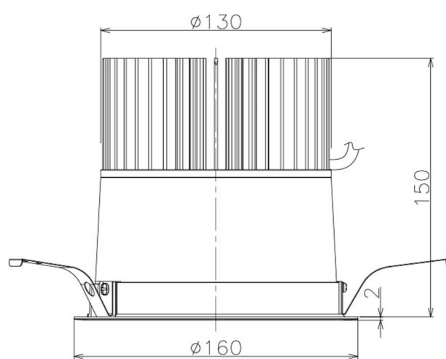

Item no. DD098-6520DB9030

Series Name: Φ 150 Spark

Dark Mirror Reflector

Installation	Recessed mount
Type	
Fixture wattage	65.3W
Beam angle	25 deg
Color Temp.	3000K
CRI	Ra>90
Luminous	5915 lm
Body	Die-cast aluminum alloy
Body finish	N/A
Trim finish	Black
Reflector finish	Dark Mirror
IP Rate	IP20
Light source	COB module
Input Voltage	AC220~240V
Dimming Type	Non-Dimmable
Certificate	CE, CCC
Cut Hole	150mm

Height (Weight)	
65.3W	152 (1.5kg)
48.5W	152 (1.5kg)
44.3W	132 (1.3kg)
33.8W	132 (1.3kg)
30.3W	132 (1.3kg)
23.0W	102 (1.0kg)