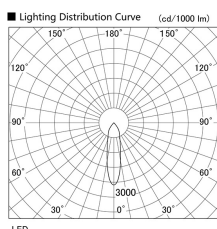

Item no. DD098-6520DB9030

Series Name: Φ 150 Spark

Dark Mirror Reflector

Installation	Recessed mount
Type	
Fixture wattage	65.3W
Beam angle	25 deg
Color Temp.	3000K
CRI	Ra>90
Luminous	5915 lm
Body	Die-cast aluminum alloy
Body finish	N/A
Trim finish	Black
Reflector finish	Dark Mirror
IP Rate	IP20
Light source	COB module
Input Voltage	AC220~240V
Dimming Type	Non-Dimmable
Certificate	CE, CCC
Cut Hole	150mm

Height (Weight)	
65.3W	152 (1.5kg)
48.5W	152 (1.5kg)
44.3W	132 (1.3kg)
33.8W	132 (1.3kg)
30.3W	132 (1.3kg)
23.0W	102 (1.0kg)