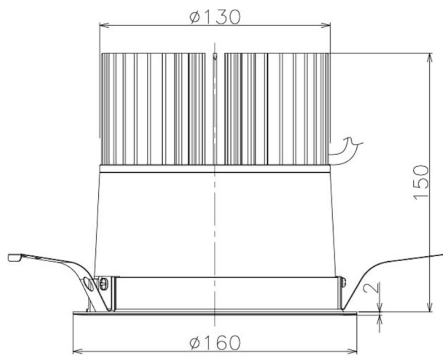

Item no. DD098-6520DB9030

Series Name: Φ 150 Spark

Dark Mirror Reflector

Installation	Recessed mount
Type	Φ 150 Spark
Fixture wattage	65.3W
Beam angle	25 deg
Color Temp.	3000K
CRI	Ra>90
Luminous	5915 lm
Body	Die-cast aluminum alloy
Body finish	N/A
Trim finish	Black
Reflector finish	Dark Mirror
IP Rate	IP20
Light source	COB module
Input Voltage	AC220~240V
Dimming Type	Non-Dimmable
Certificate	CE, CCC
Cut Hole	150mm

Height (Weight)	
65.3W	152 (1.5kg)
48.5W	152 (1.5kg)
44.3W	132 (1.3kg)
33.8W	132 (1.3kg)
30.3W	132 (1.3kg)
23.0W	102 (1.0kg)