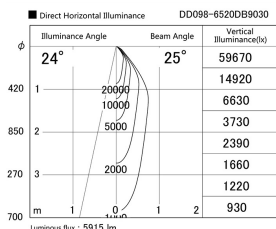

Item no. DD098-6520DB9030

Series Name: Φ 150 Spark

Dark Mirror Reflector

Installation	Recessed mount
Type	
Fixture wattage	65.3W
Beam angle	25 deg
Color Temp.	3000K
CRI	Ra>90
Luminous	5915 lm
Body	Die-cast aluminum alloy
Body finish	N/A
Trim finish	Black
Reflector finish	Dark Mirror
IP Rate	IP20
Light source	COB module
Input Voltage	AC220~240V
Dimming Type	Non-Dimmable
Certificate	CE, CCC
Cut Hole	150mm

Height (Weight)	
65.3W	152 (1.5kg)
48.5W	152 (1.5kg)
44.3W	132 (1.3kg)
33.8W	132 (1.3kg)
30.3W	132 (1.3kg)
23.0W	102 (1.0kg)