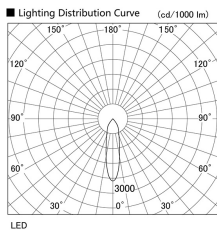

Item no. DD098-6520DB9030

Series Name: Φ 150 Spark

Dark Mirror Reflector

Installation	Recessed mount
Type	Φ 150 Spark
Fixture wattage	65.3W
Beam angle	25 deg
Color Temp.	3000K
CRI	Ra>90
Luminous	5915 lm
Body	Die-cast aluminum alloy
Body finish	N/A
Trim finish	Black
Reflector finish	Dark Mirror
IP Rate	IP20
Light source	COB module
Input Voltage	AC220~240V
Dimming Type	Non-Dimmable
Certificate	CE, CCC
Cut Hole	150mm

Height (Weight)	
65.3W	152 (1.5kg)
48.5W	152 (1.5kg)
44.3W	132 (1.3kg)
33.8W	132 (1.3kg)
30.3W	132 (1.3kg)
23.0W	102 (1.0kg)