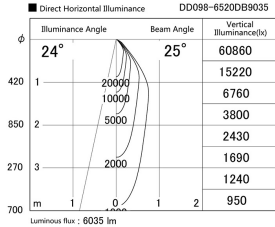

Item no. DD098-6520DB9035

Series Name:  $\Phi$ 150 Spark

Dark Mirror Reflector

Installation	Recessed mount
Type	
Fixture wattage	65.3W
Beam angle	25 deg
Color Temp.	3500K
CRI	Ra>90
Luminous	6033 lm
Body	Die-cast aluminum alloy
Body finish	N/A
Trim finish	Black
Reflector finish	Dark Mirror
IP Rate	IP20
Light source	COB module
Input Voltage	AC220~240V
Dimming Type	Non-Dimmable
Certificate	CE, CCC
Cut Hole	150mm

Height (Weight)	
65.3W	152 (1.5kg)
48.5W	152 (1.5kg)
44.3W	132 (1.3kg)
33.8W	132 (1.3kg)
30.3W	132 (1.3kg)
23.0W	102 (1.0kg)