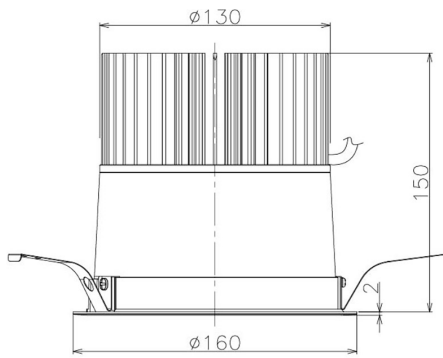

Item no. DD098-6520DB9035

Series Name:  $\Phi$ 150 Spark

Dark Mirror Reflector

Installation	Recessed mount
Type	
Fixture wattage	65.3W
Beam angle	25 deg
Color Temp.	3500K
CRI	Ra>90
Luminous	6033 lm
Body	Die-cast aluminum alloy
Body finish	N/A
Trim finish	Black
Reflector finish	Dark Mirror
IP Rate	IP20
Light source	COB module
Input Voltage	AC220~240V
Dimming Type	Non-Dimmable
Certificate	CE, CCC
Cut Hole	150mm

Height (Weight)	
65.3W	152 (1.5kg)
48.5W	152 (1.5kg)
44.3W	132 (1.3kg)
33.8W	132 (1.3kg)
30.3W	132 (1.3kg)
23.0W	102 (1.0kg)