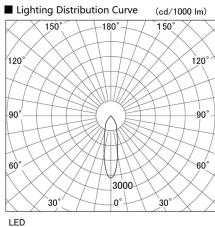

Item no. DD098-6520DB9035

Series Name:  $\Phi$ 150 Spark

Dark Mirror Reflector

Installation	Recessed mount
Type	
Fixture wattage	65.3W
Beam angle	25 deg
Color Temp.	3500K
CRI	Ra>90
Luminous	6033 lm
Body	Die-cast aluminum alloy
Body finish	N/A
Trim finish	Black
Reflector finish	Dark Mirror
IP Rate	IP20
Light source	COB module
Input Voltage	AC220~240V
Dimming Type	Non-Dimmable
Certificate	CE, CCC
Cut Hole	150mm

Height (Weight)	
65.3W	152 (1.5kg)
48.5W	152 (1.5kg)
44.3W	132 (1.3kg)
33.8W	132 (1.3kg)
30.3W	132 (1.3kg)
23.0W	102 (1.0kg)