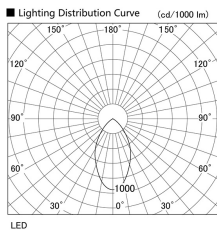

Item no. DD098-6540DB9027

Series Name: Φ 150 Spark

Dark Mirror Reflector

Installation	Recessed mount
Type	
Fixture wattage	65.3W
Beam angle	59 deg
Color Temp.	2700K
CRI	Ra>90
Luminous	5119 lm
Body	Die-cast aluminum alloy
Body finish	N/A
Trim finish	Black
Reflector finish	Dark Mirror
IP Rate	IP20
Light source	COB module
Input Voltage	AC220~240V
Dimming Type	Non-Dimmable
Certificate	CE, CCC
Cut Hole	150mm

Height (Weight)	
65.3W	152 (1.5kg)
48.5W	152 (1.5kg)
44.3W	132 (1.3kg)
33.8W	132 (1.3kg)
30.3W	132 (1.3kg)
23.0W	102 (1.0kg)