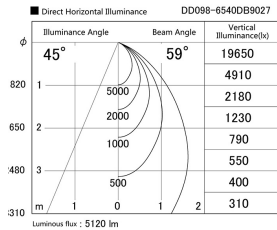

Item no. DD098-6540DB9027

Series Name: Φ 150 Spark

Dark Mirror Reflector

Installation	Recessed mount
Type	
Fixture wattage	65.3W
Beam angle	59 deg
Color Temp.	2700K
CRI	Ra>90
Luminous	5119 lm
Body	Die-cast aluminum alloy
Body finish	N/A
Trim finish	Black
Reflector finish	Dark Mirror
IP Rate	IP20
Light source	COB module
Input Voltage	AC220~240V
Dimming Type	Non-Dimmable
Certificate	CE, CCC
Cut Hole	150mm

Height (Weight)	
65.3W	152 (1.5kg)
48.5W	152 (1.5kg)
44.3W	132 (1.3kg)
33.8W	132 (1.3kg)
30.3W	132 (1.3kg)
23.0W	102 (1.0kg)