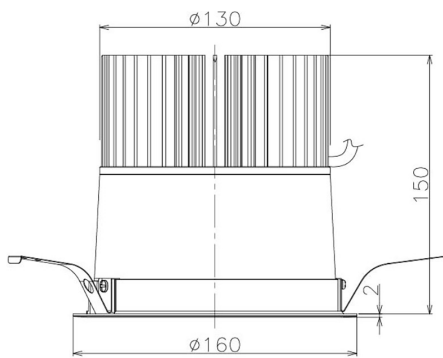

Item no. DD098-6540DB9027

Series Name: Φ 150 Spark

Dark Mirror Reflector

Installation	Recessed mount
Type	
Fixture wattage	65.3W
Beam angle	59 deg
Color Temp.	2700K
CRI	Ra>90
Luminous	5119 lm
Body	Die-cast aluminum alloy
Body finish	N/A
Trim finish	Black
Reflector finish	Dark Mirror
IP Rate	IP20
Light source	COB module
Input Voltage	AC220~240V
Dimming Type	Non-Dimmable
Certificate	CE, CCC
Cut Hole	150mm

Height (Weight)	
65.3W	152 (1.5kg)
48.5W	152 (1.5kg)
44.3W	132 (1.3kg)
33.8W	132 (1.3kg)
30.3W	132 (1.3kg)
23.0W	102 (1.0kg)