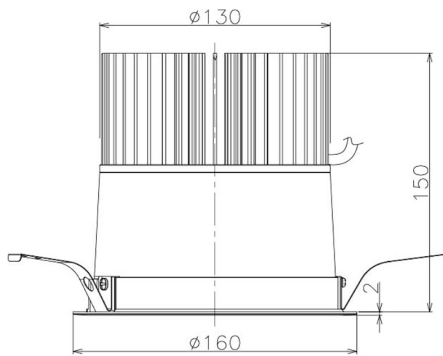

Item no. DD098-6540DB9030

Series Name: Φ 150 Spark

Dark Mirror Reflector

Installation	Recessed mount
Type	
Fixture wattage	65.3W
Beam angle	59 deg
Color Temp.	3000K
CRI	Ra>90
Luminous	5333 lm
Body	Die-cast aluminum alloy
Body finish	N/A
Trim finish	Black
Reflector finish	Dark Mirror
IP Rate	IP20
Light source	COB module
Input Voltage	AC220~240V
Dimming Type	Non-Dimmable
Certificate	CE, CCC
Cut Hole	150mm

Height (Weight)	
65.3W	152 (1.5kg)
48.5W	152 (1.5kg)
44.3W	132 (1.3kg)
33.8W	132 (1.3kg)
30.3W	132 (1.3kg)
23.0W	102 (1.0kg)