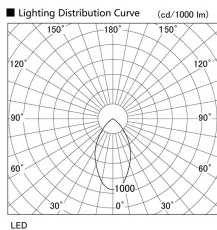

Item no. DD098-6540DB9030

Series Name: Φ 150 Spark

Dark Mirror Reflector

Installation	Recessed mount
Type	
Fixture wattage	65.3W
Beam angle	59 deg
Color Temp.	3000K
CRI	Ra>90
Luminous	5333 lm
Body	Die-cast aluminum alloy
Body finish	N/A
Trim finish	Black
Reflector finish	Dark Mirror
IP Rate	IP20
Light source	COB module
Input Voltage	AC220~240V
Dimming Type	Non-Dimmable
Certificate	CE, CCC
Cut Hole	150mm

Height (Weight)	
65.3W	152 (1.5kg)
48.5W	152 (1.5kg)
44.3W	132 (1.3kg)
33.8W	132 (1.3kg)
30.3W	132 (1.3kg)
23.0W	102 (1.0kg)