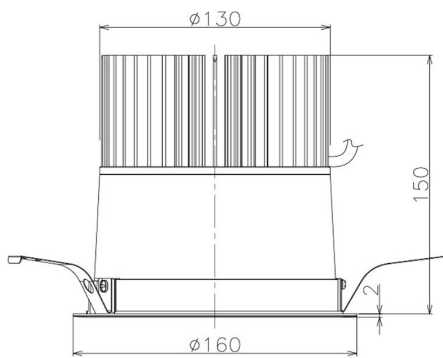

Item no. DD098-6540DB9030

Series Name: Φ 150 Spark

Dark Mirror Reflector

Installation	Recessed mount
Type	Φ 150 Spark
Fixture wattage	65.3W
Beam angle	59 deg
Color Temp.	3000K
CRI	Ra>90
Luminous	5333 lm
Body	Die-cast aluminum alloy
Body finish	N/A
Trim finish	Black
Reflector finish	Dark Mirror
IP Rate	IP20
Light source	COB module
Input Voltage	AC220~240V
Dimming Type	Non-Dimmable
Certificate	CE, CCC
Cut Hole	150mm

Height (Weight)	
65.3W	152 (1.5kg)
48.5W	152 (1.5kg)
44.3W	132 (1.3kg)
33.8W	132 (1.3kg)
30.3W	132 (1.3kg)
23.0W	102 (1.0kg)