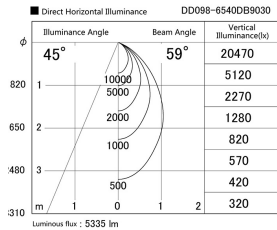

Item no. DD098-6540DB9030

Series Name: Φ 150 Spark

Dark Mirror Reflector

Installation	Recessed mount
Type	
Fixture wattage	65.3W
Beam angle	59 deg
Color Temp.	3000K
CRI	Ra>90
Luminous	5333 lm
Body	Die-cast aluminum alloy
Body finish	N/A
Trim finish	Black
Reflector finish	Dark Mirror
IP Rate	IP20
Light source	COB module
Input Voltage	AC220~240V
Dimming Type	Non-Dimmable
Certificate	CE, CCC
Cut Hole	150mm

Height (Weight)	
65.3W	152 (1.5kg)
48.5W	152 (1.5kg)
44.3W	132 (1.3kg)
33.8W	132 (1.3kg)
30.3W	132 (1.3kg)
23.0W	102 (1.0kg)