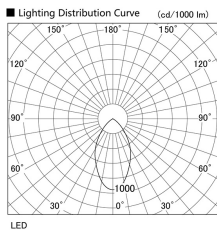

Item no. DD098-6540DB9030

Series Name: Φ 150 Spark

Dark Mirror Reflector

Installation	Recessed mount
Type	Φ 150 Spark
Fixture wattage	65.3W
Beam angle	59 deg
Color Temp.	3000K
CRI	Ra>90
Luminous	5333 lm
Body	Die-cast aluminum alloy
Body finish	N/A
Trim finish	Black
Reflector finish	Dark Mirror
IP Rate	IP20
Light source	COB module
Input Voltage	AC220~240V
Dimming Type	Non-Dimmable
Certificate	CE, CCC
Cut Hole	150mm

Height (Weight)	
65.3W	152 (1.5kg)
48.5W	152 (1.5kg)
44.3W	132 (1.3kg)
33.8W	132 (1.3kg)
30.3W	132 (1.3kg)
23.0W	102 (1.0kg)