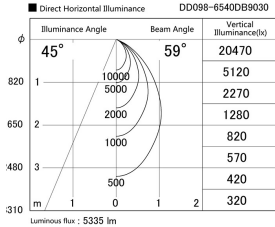

Item no. DD098-6540DB9030

Series Name:  $\Phi$ 150 Spark

Dark Mirror Reflector

Installation	Recessed mount
Type	
Fixture wattage	65.3W
Beam angle	59 deg
Color Temp.	3000K
CRI	Ra>90
Luminous	5333 lm
Body	Die-cast aluminum alloy
Body finish	N/A
Trim finish	Black
Reflector finish	Dark Mirror
IP Rate	IP20
Light source	COB module
Input Voltage	AC220~240V
Dimming Type	Non-Dimmable
Certificate	CE, CCC
Cut Hole	150mm

Height (Weight)	
65.3W	152 (1.5kg)
48.5W	152 (1.5kg)
44.3W	132 (1.3kg)
33.8W	132 (1.3kg)
30.3W	132 (1.3kg)
23.0W	102 (1.0kg)