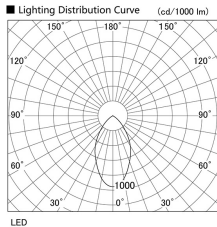

Item no. DD098-6540DB9030

Series Name:  $\Phi$ 150 Spark

Dark Mirror Reflector

Installation	Recessed mount
Type	
Fixture wattage	65.3W
Beam angle	59 deg
Color Temp.	3000K
CRI	Ra>90
Luminous	5333 lm
Body	Die-cast aluminum alloy
Body finish	N/A
Trim finish	Black
Reflector finish	Dark Mirror
IP Rate	IP20
Light source	COB module
Input Voltage	AC220~240V
Dimming Type	Non-Dimmable
Certificate	CE, CCC
Cut Hole	150mm

Height (Weight)	
65.3W	152 (1.5kg)
48.5W	152 (1.5kg)
44.3W	132 (1.3kg)
33.8W	132 (1.3kg)
30.3W	132 (1.3kg)
23.0W	102 (1.0kg)