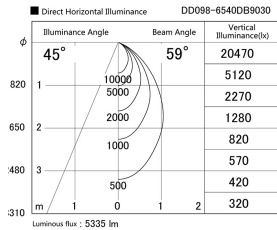

Item no. DD098-6540DB9030

Series Name: Φ 150 Spark

Dark Mirror Reflector

Installation	Recessed mount
Type	Φ 150 Spark
Fixture wattage	65.3W
Beam angle	59 deg
Color Temp.	3000K
CRI	Ra>90
Luminous	5333 lm
Body	Die-cast aluminum alloy
Body finish	N/A
Trim finish	Black
Reflector finish	Dark Mirror
IP Rate	IP20
Light source	COB module
Input Voltage	AC220~240V
Dimming Type	Non-Dimmable
Certificate	CE, CCC
Cut Hole	150mm

Height (Weight)	
65.3W	152 (1.5kg)
48.5W	152 (1.5kg)
44.3W	132 (1.3kg)
33.8W	132 (1.3kg)
30.3W	132 (1.3kg)
23.0W	102 (1.0kg)