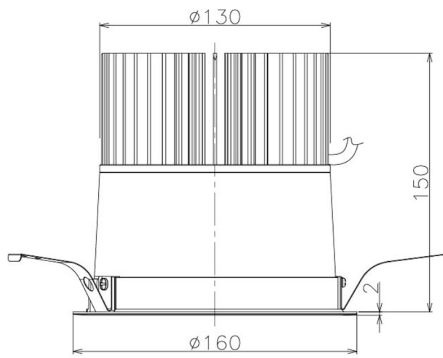

Item no. DD098-6540DB9030

Series Name:  $\Phi$ 150 Spark

Dark Mirror Reflector

Installation	Recessed mount
Type	
Fixture wattage	65.3W
Beam angle	59 deg
Color Temp.	3000K
CRI	Ra>90
Luminous	5333 lm
Body	Die-cast aluminum alloy
Body finish	N/A
Trim finish	Black
Reflector finish	Dark Mirror
IP Rate	IP20
Light source	COB module
Input Voltage	AC220~240V
Dimming Type	Non-Dimmable
Certificate	CE, CCC
Cut Hole	150mm

Height (Weight)	
65.3W	152 (1.5kg)
48.5W	152 (1.5kg)
44.3W	132 (1.3kg)
33.8W	132 (1.3kg)
30.3W	132 (1.3kg)
23.0W	102 (1.0kg)