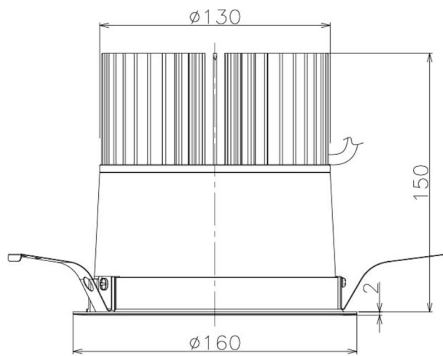

Item no. DD098-6540DB9035

Series Name: Φ 150 Spark

Dark Mirror Reflector

Installation	Recessed mount
Type	
Fixture wattage	65.3W
Beam angle	59 deg
Color Temp.	3500K
CRI	Ra>90
Luminous	5439 lm
Body	Die-cast aluminum alloy
Body finish	N/A
Trim finish	Black
Reflector finish	Dark Mirror
IP Rate	IP20
Light source	COB module
Input Voltage	AC220~240V
Dimming Type	Non-Dimmable
Certificate	CE, CCC
Cut Hole	150mm

Height (Weight)	
65.3W	152 (1.5kg)
48.5W	152 (1.5kg)
44.3W	132 (1.3kg)
33.8W	132 (1.3kg)
30.3W	132 (1.3kg)
23.0W	102 (1.0kg)