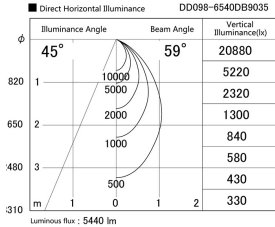

Item no. DD098-6540DB9035

Series Name:  $\Phi$ 150 Spark

Dark Mirror Reflector

Installation	Recessed mount
Type	
Fixture wattage	65.3W
Beam angle	59 deg
Color Temp.	3500K
CRI	Ra>90
Luminous	5439 lm
Body	Die-cast aluminum alloy
Body finish	N/A
Trim finish	Black
Reflector finish	Dark Mirror
IP Rate	IP20
Light source	COB module
Input Voltage	AC220~240V
Dimming Type	Non-Dimmable
Certificate	CE, CCC
Cut Hole	150mm

Height (Weight)	
65.3W	152 (1.5kg)
48.5W	152 (1.5kg)
44.3W	132 (1.3kg)
33.8W	132 (1.3kg)
30.3W	132 (1.3kg)
23.0W	102 (1.0kg)