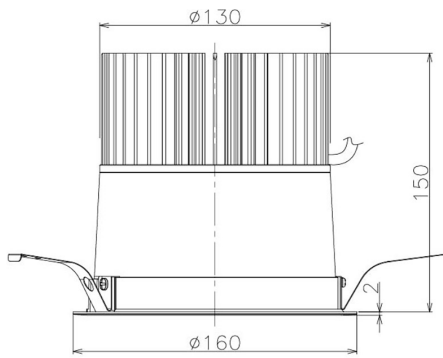

Item no. DD098-6540DB9035

Series Name:  $\Phi$ 150 Spark

Dark Mirror Reflector

Installation	Recessed mount
Type	
Fixture wattage	65.3W
Beam angle	59 deg
Color Temp.	3500K
CRI	Ra>90
Luminous	5439 lm
Body	Die-cast aluminum alloy
Body finish	N/A
Trim finish	Black
Reflector finish	Dark Mirror
IP Rate	IP20
Light source	COB module
Input Voltage	AC220~240V
Dimming Type	Non-Dimmable
Certificate	CE, CCC
Cut Hole	150mm

Height (Weight)	
65.3W	152 (1.5kg)
48.5W	152 (1.5kg)
44.3W	132 (1.3kg)
33.8W	132 (1.3kg)
30.3W	132 (1.3kg)
23.0W	102 (1.0kg)