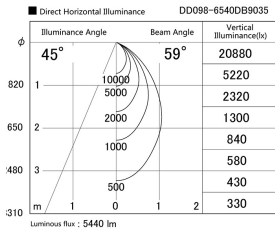

Item no. DD098-6540DB9035

Series Name: Φ 150 Spark

Dark Mirror Reflector

Installation	Recessed mount
Type	
Fixture wattage	65.3W
Beam angle	59 deg
Color Temp.	3500K
CRI	Ra>90
Luminous	5439 lm
Body	Die-cast aluminum alloy
Body finish	N/A
Trim finish	Black
Reflector finish	Dark Mirror
IP Rate	IP20
Light source	COB module
Input Voltage	AC220~240V
Dimming Type	Non-Dimmable
Certificate	CE, CCC
Cut Hole	150mm

Height (Weight)	
65.3W	152 (1.5kg)
48.5W	152 (1.5kg)
44.3W	132 (1.3kg)
33.8W	132 (1.3kg)
30.3W	132 (1.3kg)
23.0W	102 (1.0kg)