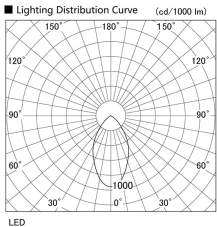

Item no. DD098-6540DB9035

Series Name: Φ 150 Spark

Dark Mirror Reflector

Installation	Recessed mount
Type	
Fixture wattage	65.3W
Beam angle	59 deg
Color Temp.	3500K
CRI	Ra>90
Luminous	5439 lm
Body	Die-cast aluminum alloy
Body finish	N/A
Trim finish	Black
Reflector finish	Dark Mirror
IP Rate	IP20
Light source	COB module
Input Voltage	AC220~240V
Dimming Type	Non-Dimmable
Certificate	CE, CCC
Cut Hole	150mm

Height (Weight)	
65.3W	152 (1.5kg)
48.5W	152 (1.5kg)
44.3W	132 (1.3kg)
33.8W	132 (1.3kg)
30.3W	132 (1.3kg)
23.0W	102 (1.0kg)