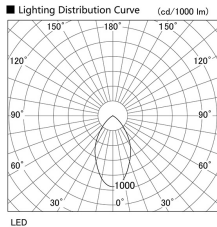

Item no. DD098-6540DB9035

Series Name:  $\Phi$ 150 Spark

Dark Mirror Reflector

Installation	Recessed mount
Type	
Fixture wattage	65.3W
Beam angle	59 deg
Color Temp.	3500K
CRI	Ra>90
Luminous	5439 lm
Body	Die-cast aluminum alloy
Body finish	N/A
Trim finish	Black
Reflector finish	Dark Mirror
IP Rate	IP20
Light source	COB module
Input Voltage	AC220~240V
Dimming Type	Non-Dimmable
Certificate	CE, CCC
Cut Hole	150mm

Height (Weight)	
65.3W	152 (1.5kg)
48.5W	152 (1.5kg)
44.3W	132 (1.3kg)
33.8W	132 (1.3kg)
30.3W	132 (1.3kg)
23.0W	102 (1.0kg)