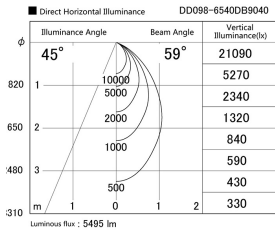

Item no. DD098-6540DB9040

Series Name: Φ 150 Spark

Dark Mirror Reflector

Installation	Recessed mount
Type	
Fixture wattage	65.3W
Beam angle	59 deg
Color Temp.	4000K
CRI	Ra>90
Luminous	5493 lm
Body	Die-cast aluminum alloy
Body finish	N/A
Trim finish	Black
Reflector finish	Dark Mirror
IP Rate	IP20
Light source	COB module
Input Voltage	AC220~240V
Dimming Type	Non-Dimmable
Certificate	CE, CCC
Cut Hole	150mm

Height (Weight)	
65.3W	152 (1.5kg)
48.5W	152 (1.5kg)
44.3W	132 (1.3kg)
33.8W	132 (1.3kg)
30.3W	132 (1.3kg)
23.0W	102 (1.0kg)