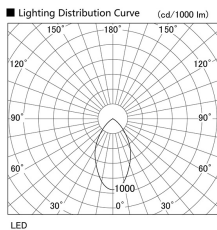

Item no. DD098-6540DB9040

Series Name: Φ 150 Spark

Dark Mirror Reflector

Installation	Recessed mount
Type	
Fixture wattage	65.3W
Beam angle	59 deg
Color Temp.	4000K
CRI	Ra>90
Luminous	5493 lm
Body	Die-cast aluminum alloy
Body finish	N/A
Trim finish	Black
Reflector finish	Dark Mirror
IP Rate	IP20
Light source	COB module
Input Voltage	AC220~240V
Dimming Type	Non-Dimmable
Certificate	CE, CCC
Cut Hole	150mm

Height (Weight)	
65.3W	152 (1.5kg)
48.5W	152 (1.5kg)
44.3W	132 (1.3kg)
33.8W	132 (1.3kg)
30.3W	132 (1.3kg)
23.0W	102 (1.0kg)