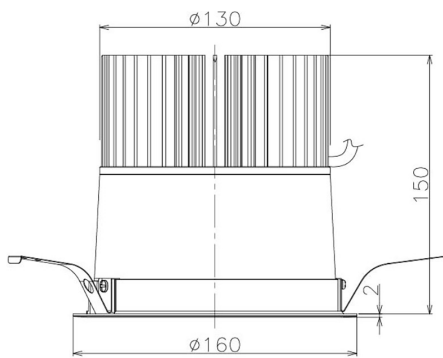

Item no. DD098-6540DB9040

Series Name: Φ 150 Spark

Dark Mirror Reflector

Installation	Recessed mount
Type	
Fixture wattage	65.3W
Beam angle	59 deg
Color Temp.	4000K
CRI	Ra>90
Luminous	5493 lm
Body	Die-cast aluminum alloy
Body finish	N/A
Trim finish	Black
Reflector finish	Dark Mirror
IP Rate	IP20
Light source	COB module
Input Voltage	AC220~240V
Dimming Type	Non-Dimmable
Certificate	CE, CCC
Cut Hole	150mm

Height (Weight)	
65.3W	152 (1.5kg)
48.5W	152 (1.5kg)
44.3W	132 (1.3kg)
33.8W	132 (1.3kg)
30.3W	132 (1.3kg)
23.0W	102 (1.0kg)