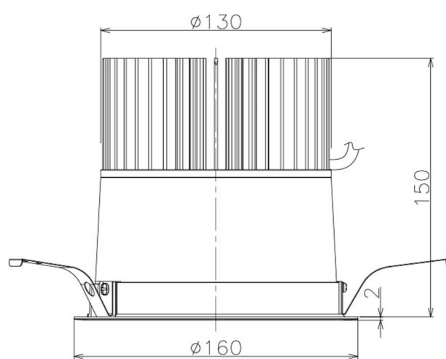

Item no. DD098-6560DB9027

Series Name: Φ 150 Spark

Dark Mirror Reflector

Installation	Recessed mount
Type	
Fixture wattage	65.3W
Beam angle	64 deg
Color Temp.	2700K
CRI	Ra>90
Luminous	5442 lm
Body	Die-cast aluminum alloy
Body finish	N/A
Trim finish	Black
Reflector finish	Dark Mirror
IP Rate	IP20
Light source	COB module
Input Voltage	AC220~240V
Dimming Type	Non-Dimmable
Certificate	CE, CCC
Cut Hole	150mm

Height (Weight)	
65.3W	152 (1.5kg)
48.5W	152 (1.5kg)
44.3W	132 (1.3kg)
33.8W	132 (1.3kg)
30.3W	132 (1.3kg)
23.0W	102 (1.0kg)