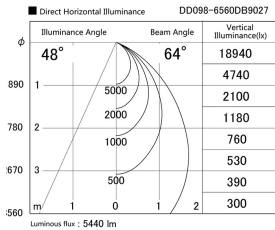

Item no. DD098-6560DB9027

Series Name: Φ 150 Spark

Dark Mirror Reflector

Installation	Recessed mount
Type	Φ 150 Spark
Fixture wattage	65.3W
Beam angle	64 deg
Color Temp.	2700K
CRI	Ra>90
Luminous	5442 lm
Body	Die-cast aluminum alloy
Body finish	N/A
Trim finish	Black
Reflector finish	Dark Mirror
IP Rate	IP20
Light source	COB module
Input Voltage	AC220~240V
Dimming Type	Non-Dimmable
Certificate	CE, CCC
Cut Hole	150mm

Height (Weight)	
65.3W	152 (1.5kg)
48.5W	152 (1.5kg)
44.3W	132 (1.3kg)
33.8W	132 (1.3kg)
30.3W	132 (1.3kg)
23.0W	102 (1.0kg)