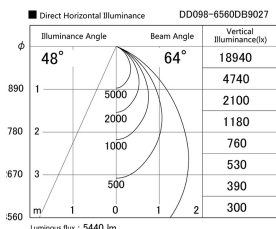

Item no. DD098-6560DB9027

Series Name: Φ 150 Spark

Dark Mirror Reflector

Installation	Recessed mount
Type	
Fixture wattage	65.3W
Beam angle	64 deg
Color Temp.	2700K
CRI	Ra>90
Luminous	5442 lm
Body	Die-cast aluminum alloy
Body finish	N/A
Trim finish	Black
Reflector finish	Dark Mirror
IP Rate	IP20
Light source	COB module
Input Voltage	AC220~240V
Dimming Type	Non-Dimmable
Certificate	CE, CCC
Cut Hole	150mm

Height (Weight)	
65.3W	152 (1.5kg)
48.5W	152 (1.5kg)
44.3W	132 (1.3kg)
33.8W	132 (1.3kg)
30.3W	132 (1.3kg)
23.0W	102 (1.0kg)