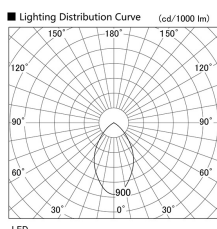

Item no. DD098-6560DB9027

Series Name: Φ 150 Spark

Dark Mirror Reflector

Installation	Recessed mount
Type	
Fixture wattage	65.3W
Beam angle	64 deg
Color Temp.	2700K
CRI	Ra>90
Luminous	5442 lm
Body	Die-cast aluminum alloy
Body finish	N/A
Trim finish	Black
Reflector finish	Dark Mirror
IP Rate	IP20
Light source	COB module
Input Voltage	AC220~240V
Dimming Type	Non-Dimmable
Certificate	CE, CCC
Cut Hole	150mm

Height (Weight)	
65.3W	152 (1.5kg)
48.5W	152 (1.5kg)
44.3W	132 (1.3kg)
33.8W	132 (1.3kg)
30.3W	132 (1.3kg)
23.0W	102 (1.0kg)