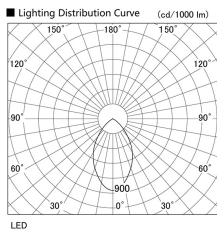

Item no. DD098-6560DB9027

Series Name: Φ 150 Spark

Dark Mirror Reflector

Installation	Recessed mount
Type	Φ 150 Spark
Fixture wattage	65.3W
Beam angle	64 deg
Color Temp.	2700K
CRI	Ra>90
Luminous	5442 lm
Body	Die-cast aluminum alloy
Body finish	N/A
Trim finish	Black
Reflector finish	Dark Mirror
IP Rate	IP20
Light source	COB module
Input Voltage	AC220~240V
Dimming Type	Non-Dimmable
Certificate	CE, CCC
Cut Hole	150mm

Height (Weight)	
65.3W	152 (1.5kg)
48.5W	152 (1.5kg)
44.3W	132 (1.3kg)
33.8W	132 (1.3kg)
30.3W	132 (1.3kg)
23.0W	102 (1.0kg)