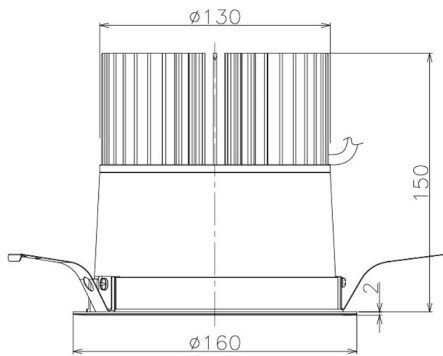

Item no. DD098-6560DB9027

Series Name: Φ 150 Spark

Dark Mirror Reflector

Installation	Recessed mount
Type	Φ 150 Spark
Fixture wattage	65.3W
Beam angle	64 deg
Color Temp.	2700K
CRI	Ra>90
Luminous	5442 lm
Body	Die-cast aluminum alloy
Body finish	N/A
Trim finish	Black
Reflector finish	Dark Mirror
IP Rate	IP20
Light source	COB module
Input Voltage	AC220~240V
Dimming Type	Non-Dimmable
Certificate	CE, CCC
Cut Hole	150mm

Height (Weight)	
65.3W	152 (1.5kg)
48.5W	152 (1.5kg)
44.3W	132 (1.3kg)
33.8W	132 (1.3kg)
30.3W	132 (1.3kg)
23.0W	102 (1.0kg)