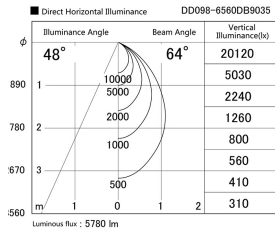

Item no. DD098-6560DB9035

Series Name:  $\Phi$ 150 Spark

Dark Mirror Reflector

Installation	Recessed mount
Type	
Fixture wattage	65.3W
Beam angle	64 deg
Color Temp.	3500K
CRI	Ra>90
Luminous	5782 lm
Body	Die-cast aluminum alloy
Body finish	N/A
Trim finish	Black
Reflector finish	Dark Mirror
IP Rate	IP20
Light source	COB module
Input Voltage	AC220~240V
Dimming Type	Non-Dimmable
Certificate	CE, CCC
Cut Hole	150mm

Height (Weight)	
65.3W	152 (1.5kg)
48.5W	152 (1.5kg)
44.3W	132 (1.3kg)
33.8W	132 (1.3kg)
30.3W	132 (1.3kg)
23.0W	102 (1.0kg)