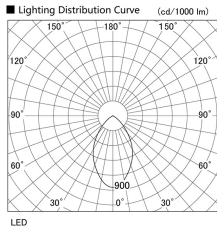

Item no. DD098-6560DB9035

Series Name:  $\Phi$ 150 Spark

Dark Mirror Reflector

Installation	Recessed mount
Type	
Fixture wattage	65.3W
Beam angle	64 deg
Color Temp.	3500K
CRI	Ra>90
Luminous	5782 lm
Body	Die-cast aluminum alloy
Body finish	N/A
Trim finish	Black
Reflector finish	Dark Mirror
IP Rate	IP20
Light source	COB module
Input Voltage	AC220~240V
Dimming Type	Non-Dimmable
Certificate	CE, CCC
Cut Hole	150mm

Height (Weight)	
65.3W	152 (1.5kg)
48.5W	152 (1.5kg)
44.3W	132 (1.3kg)
33.8W	132 (1.3kg)
30.3W	132 (1.3kg)
23.0W	102 (1.0kg)