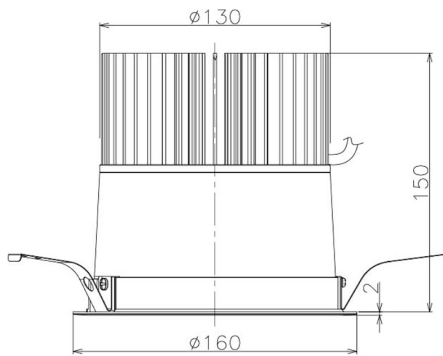

Item no. DD098-6560DB9035

Series Name:  $\Phi$ 150 Spark

Dark Mirror Reflector

Installation	Recessed mount
Type	
Fixture wattage	65.3W
Beam angle	64 deg
Color Temp.	3500K
CRI	Ra>90
Luminous	5782 lm
Body	Die-cast aluminum alloy
Body finish	N/A
Trim finish	Black
Reflector finish	Dark Mirror
IP Rate	IP20
Light source	COB module
Input Voltage	AC220~240V
Dimming Type	Non-Dimmable
Certificate	CE, CCC
Cut Hole	150mm

Height (Weight)	
65.3W	152 (1.5kg)
48.5W	152 (1.5kg)
44.3W	132 (1.3kg)
33.8W	132 (1.3kg)
30.3W	132 (1.3kg)
23.0W	102 (1.0kg)