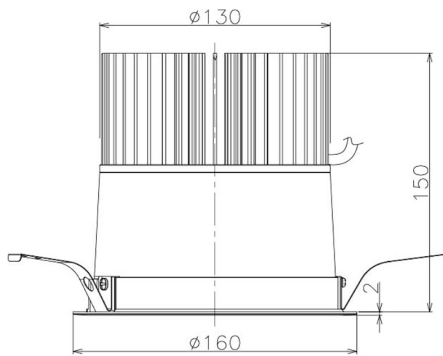

Item no. DD098-6560DB9040

Series Name: Φ 150 Spark

Dark Mirror Reflector

Installation	Recessed mount
Type	
Fixture wattage	65.3W
Beam angle	64 deg
Color Temp.	4000K
CRI	Ra>90
Luminous	5838 lm
Body	Die-cast aluminum alloy
Body finish	N/A
Trim finish	Black
Reflector finish	Dark Mirror
IP Rate	IP20
Light source	COB module
Input Voltage	AC220~240V
Dimming Type	Non-Dimmable
Certificate	CE, CCC
Cut Hole	150mm

Height (Weight)	
65.3W	152 (1.5kg)
48.5W	152 (1.5kg)
44.3W	132 (1.3kg)
33.8W	132 (1.3kg)
30.3W	132 (1.3kg)
23.0W	102 (1.0kg)