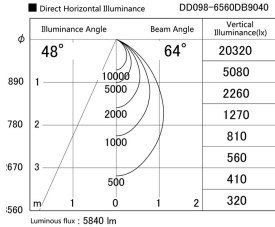

Item no. DD098-6560DB9040

Series Name: Φ 150 Spark

Dark Mirror Reflector

Installation	Recessed mount
Type	
Fixture wattage	65.3W
Beam angle	64 deg
Color Temp.	4000K
CRI	Ra>90
Luminous	5838 lm
Body	Die-cast aluminum alloy
Body finish	N/A
Trim finish	Black
Reflector finish	Dark Mirror
IP Rate	IP20
Light source	COB module
Input Voltage	AC220~240V
Dimming Type	Non-Dimmable
Certificate	CE, CCC
Cut Hole	150mm

Height (Weight)	
65.3W	152 (1.5kg)
48.5W	152 (1.5kg)
44.3W	132 (1.3kg)
33.8W	132 (1.3kg)
30.3W	132 (1.3kg)
23.0W	102 (1.0kg)