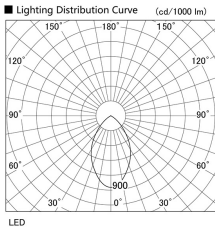

Item no. DD098-6560DB9040

Series Name: Φ 150 Spark

Dark Mirror Reflector

Installation	Recessed mount
Type	
Fixture wattage	65.3W
Beam angle	64 deg
Color Temp.	4000K
CRI	Ra>90
Luminous	5838 lm
Body	Die-cast aluminum alloy
Body finish	N/A
Trim finish	Black
Reflector finish	Dark Mirror
IP Rate	IP20
Light source	COB module
Input Voltage	AC220~240V
Dimming Type	Non-Dimmable
Certificate	CE, CCC
Cut Hole	150mm

Height (Weight)	
65.3W	152 (1.5kg)
48.5W	152 (1.5kg)
44.3W	132 (1.3kg)
33.8W	132 (1.3kg)
30.3W	132 (1.3kg)
23.0W	102 (1.0kg)